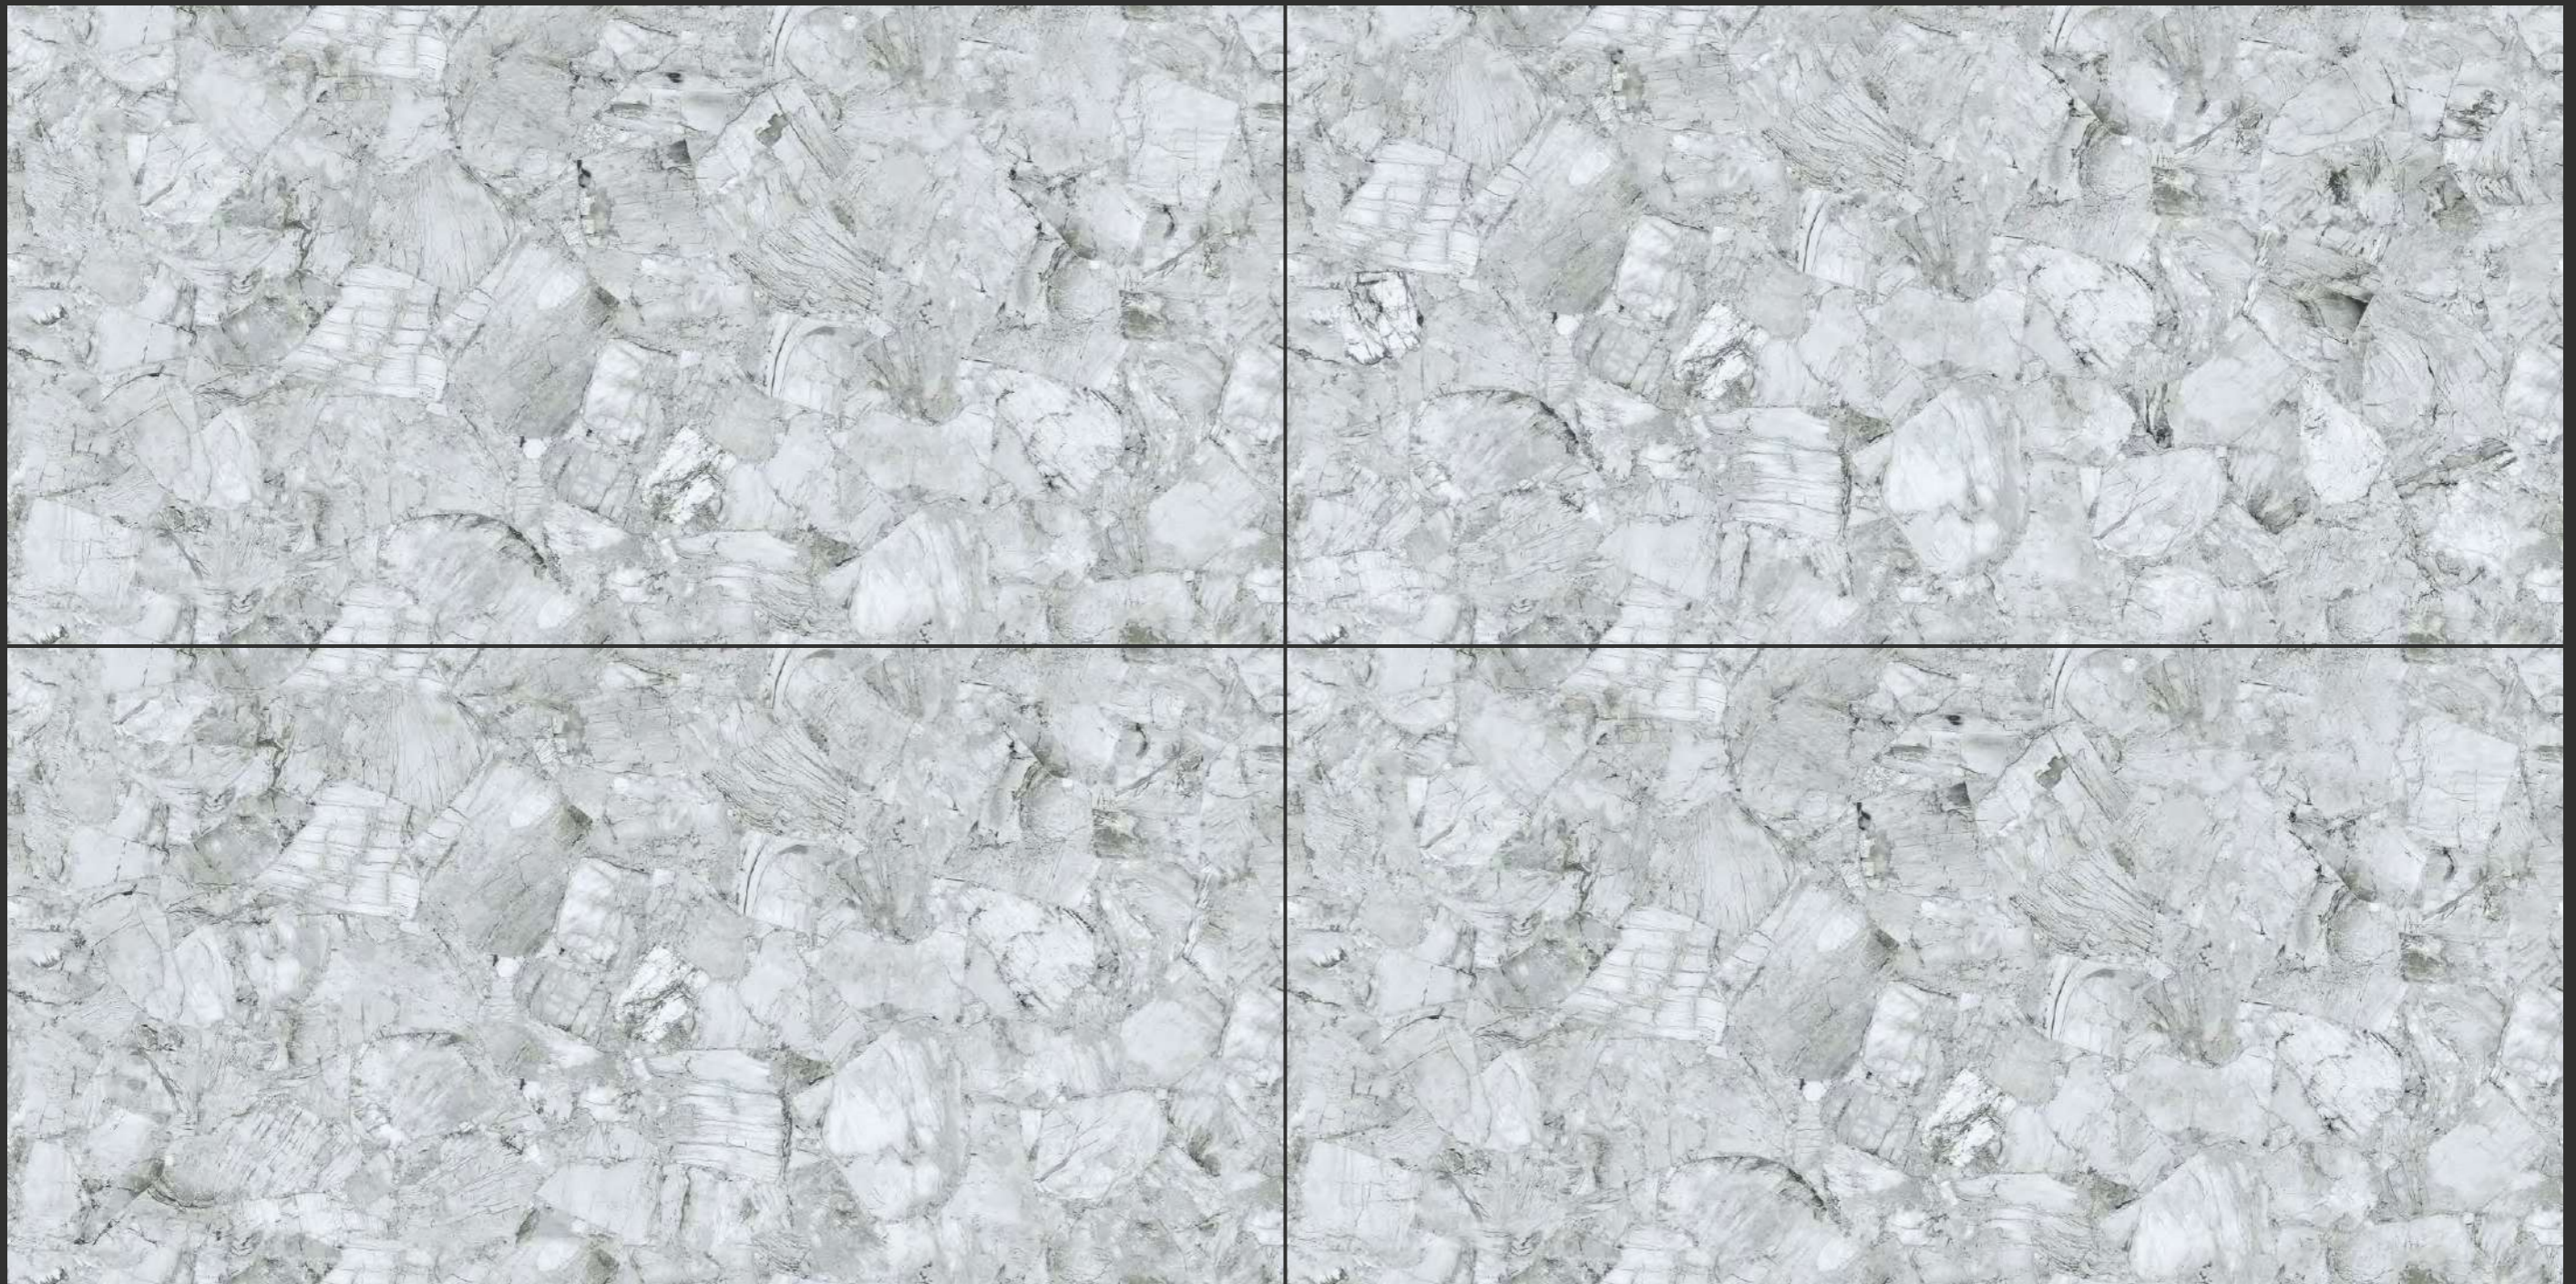

SURFACE :
GLOSSY

600x
1200mm

INFINITE
COLLECTION

I - BRAZILIAN GREY

www.l-tile.com