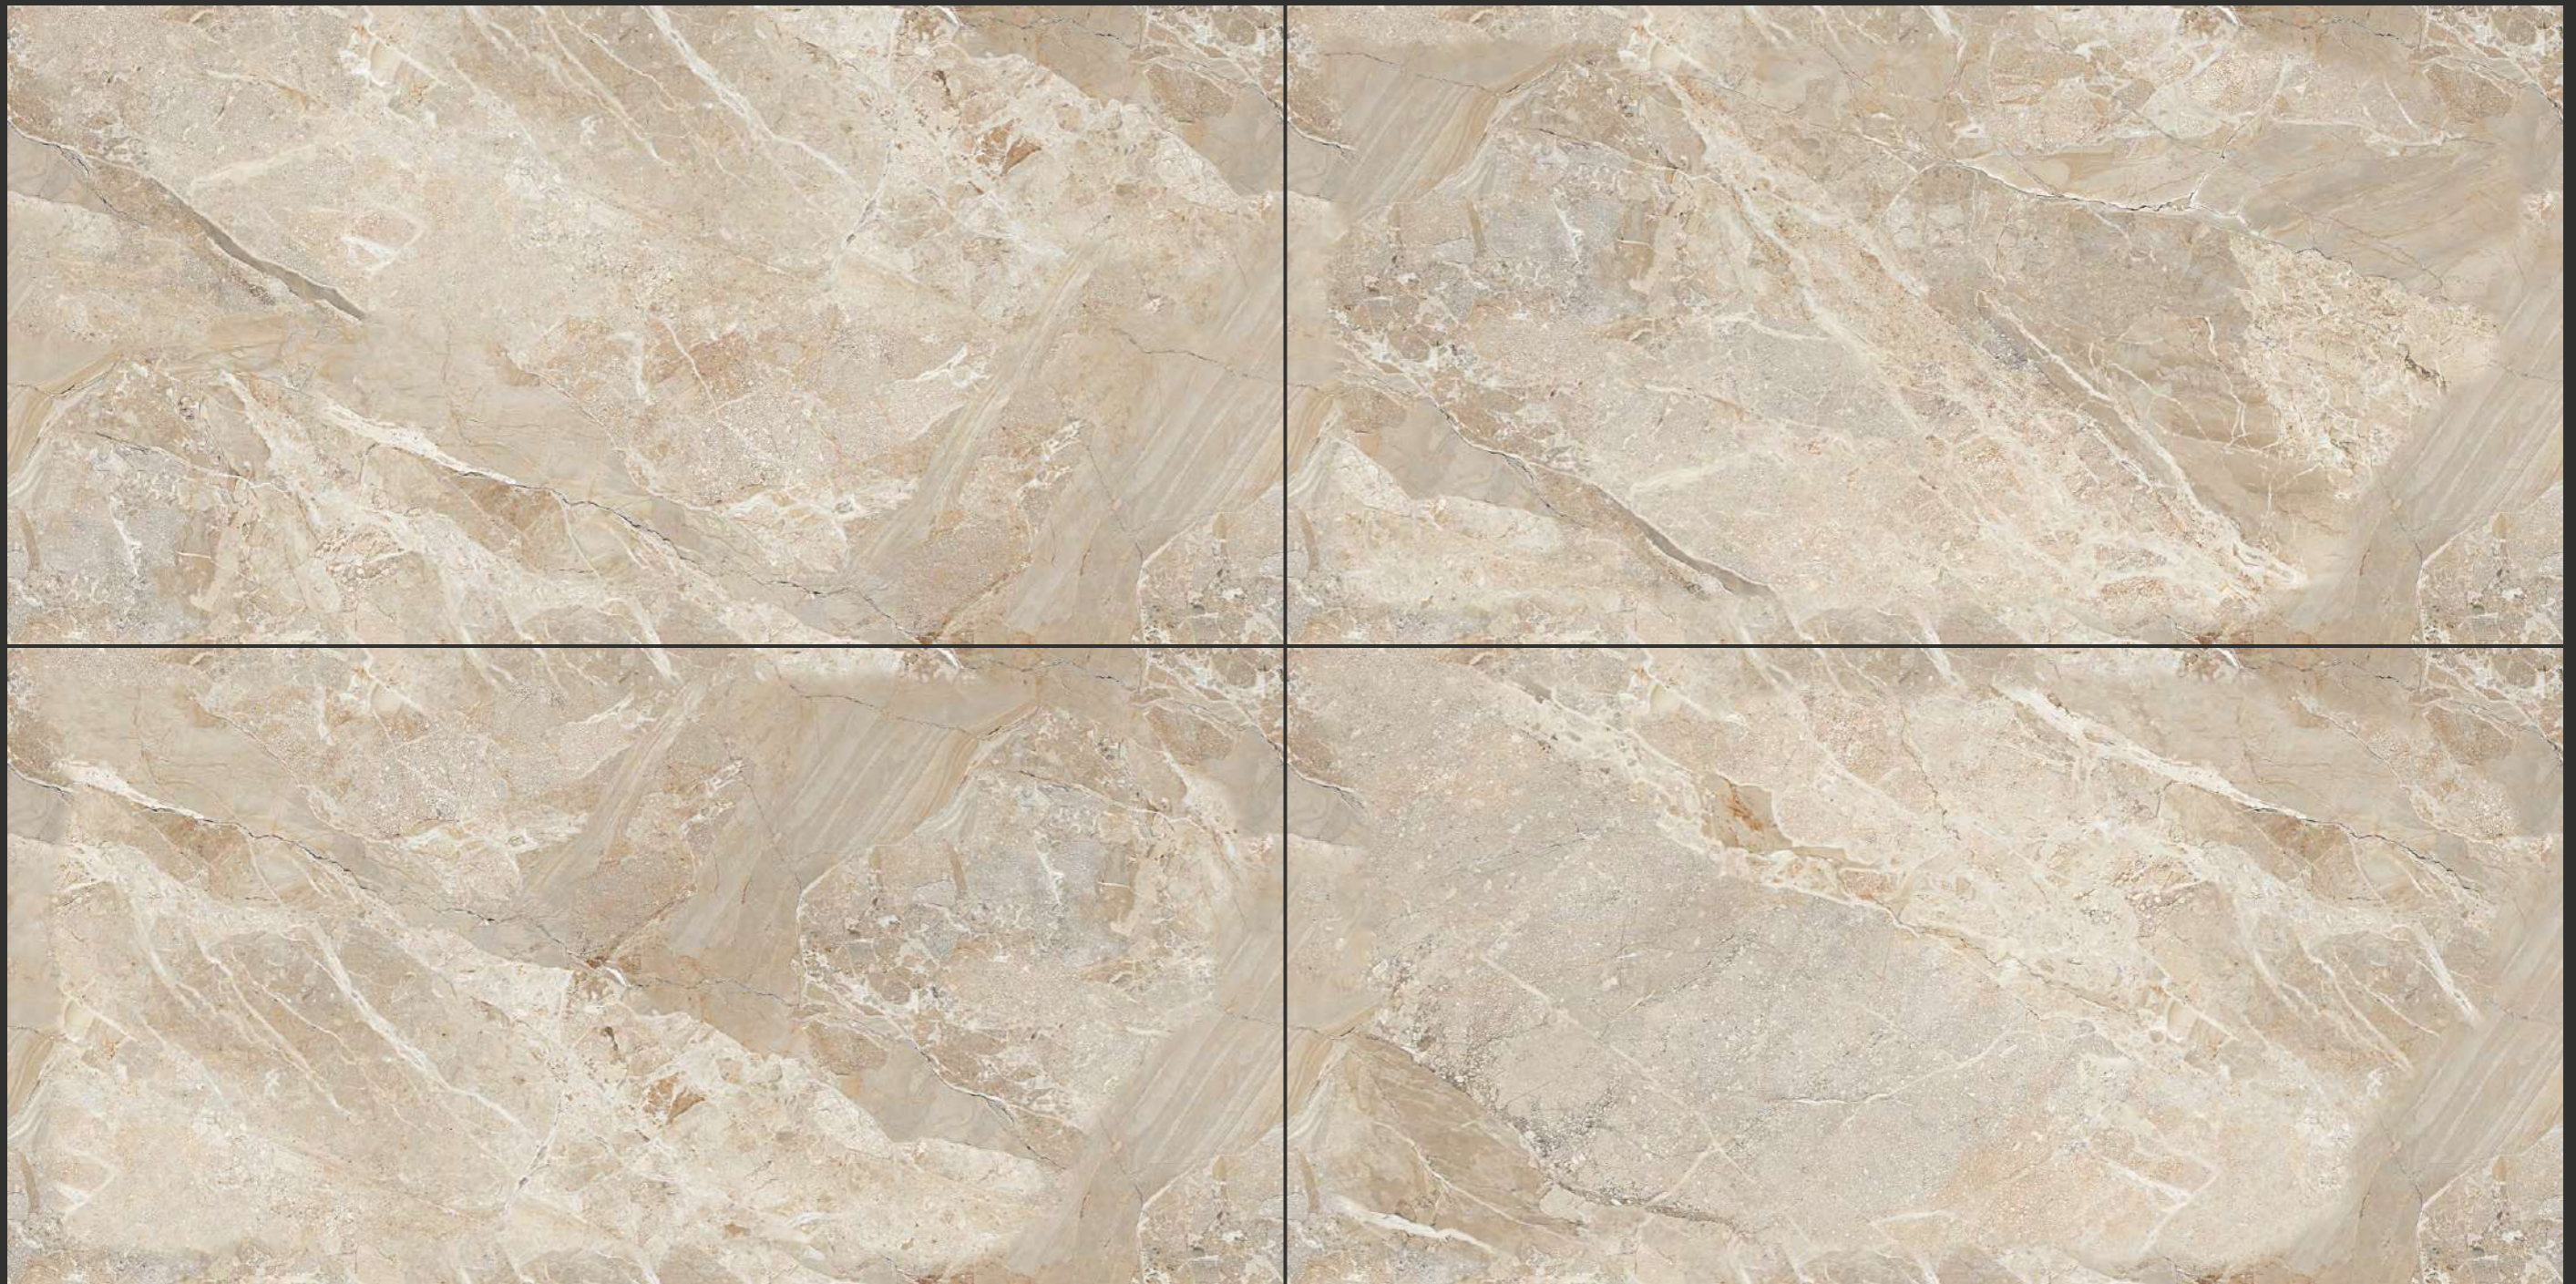

SURFACE :
GLOSSY

600x
1200mm

INFINITE
COLLECTION

L-TILE
PAVING THE FUTURE

I - TUSCON

www.l-tile.com