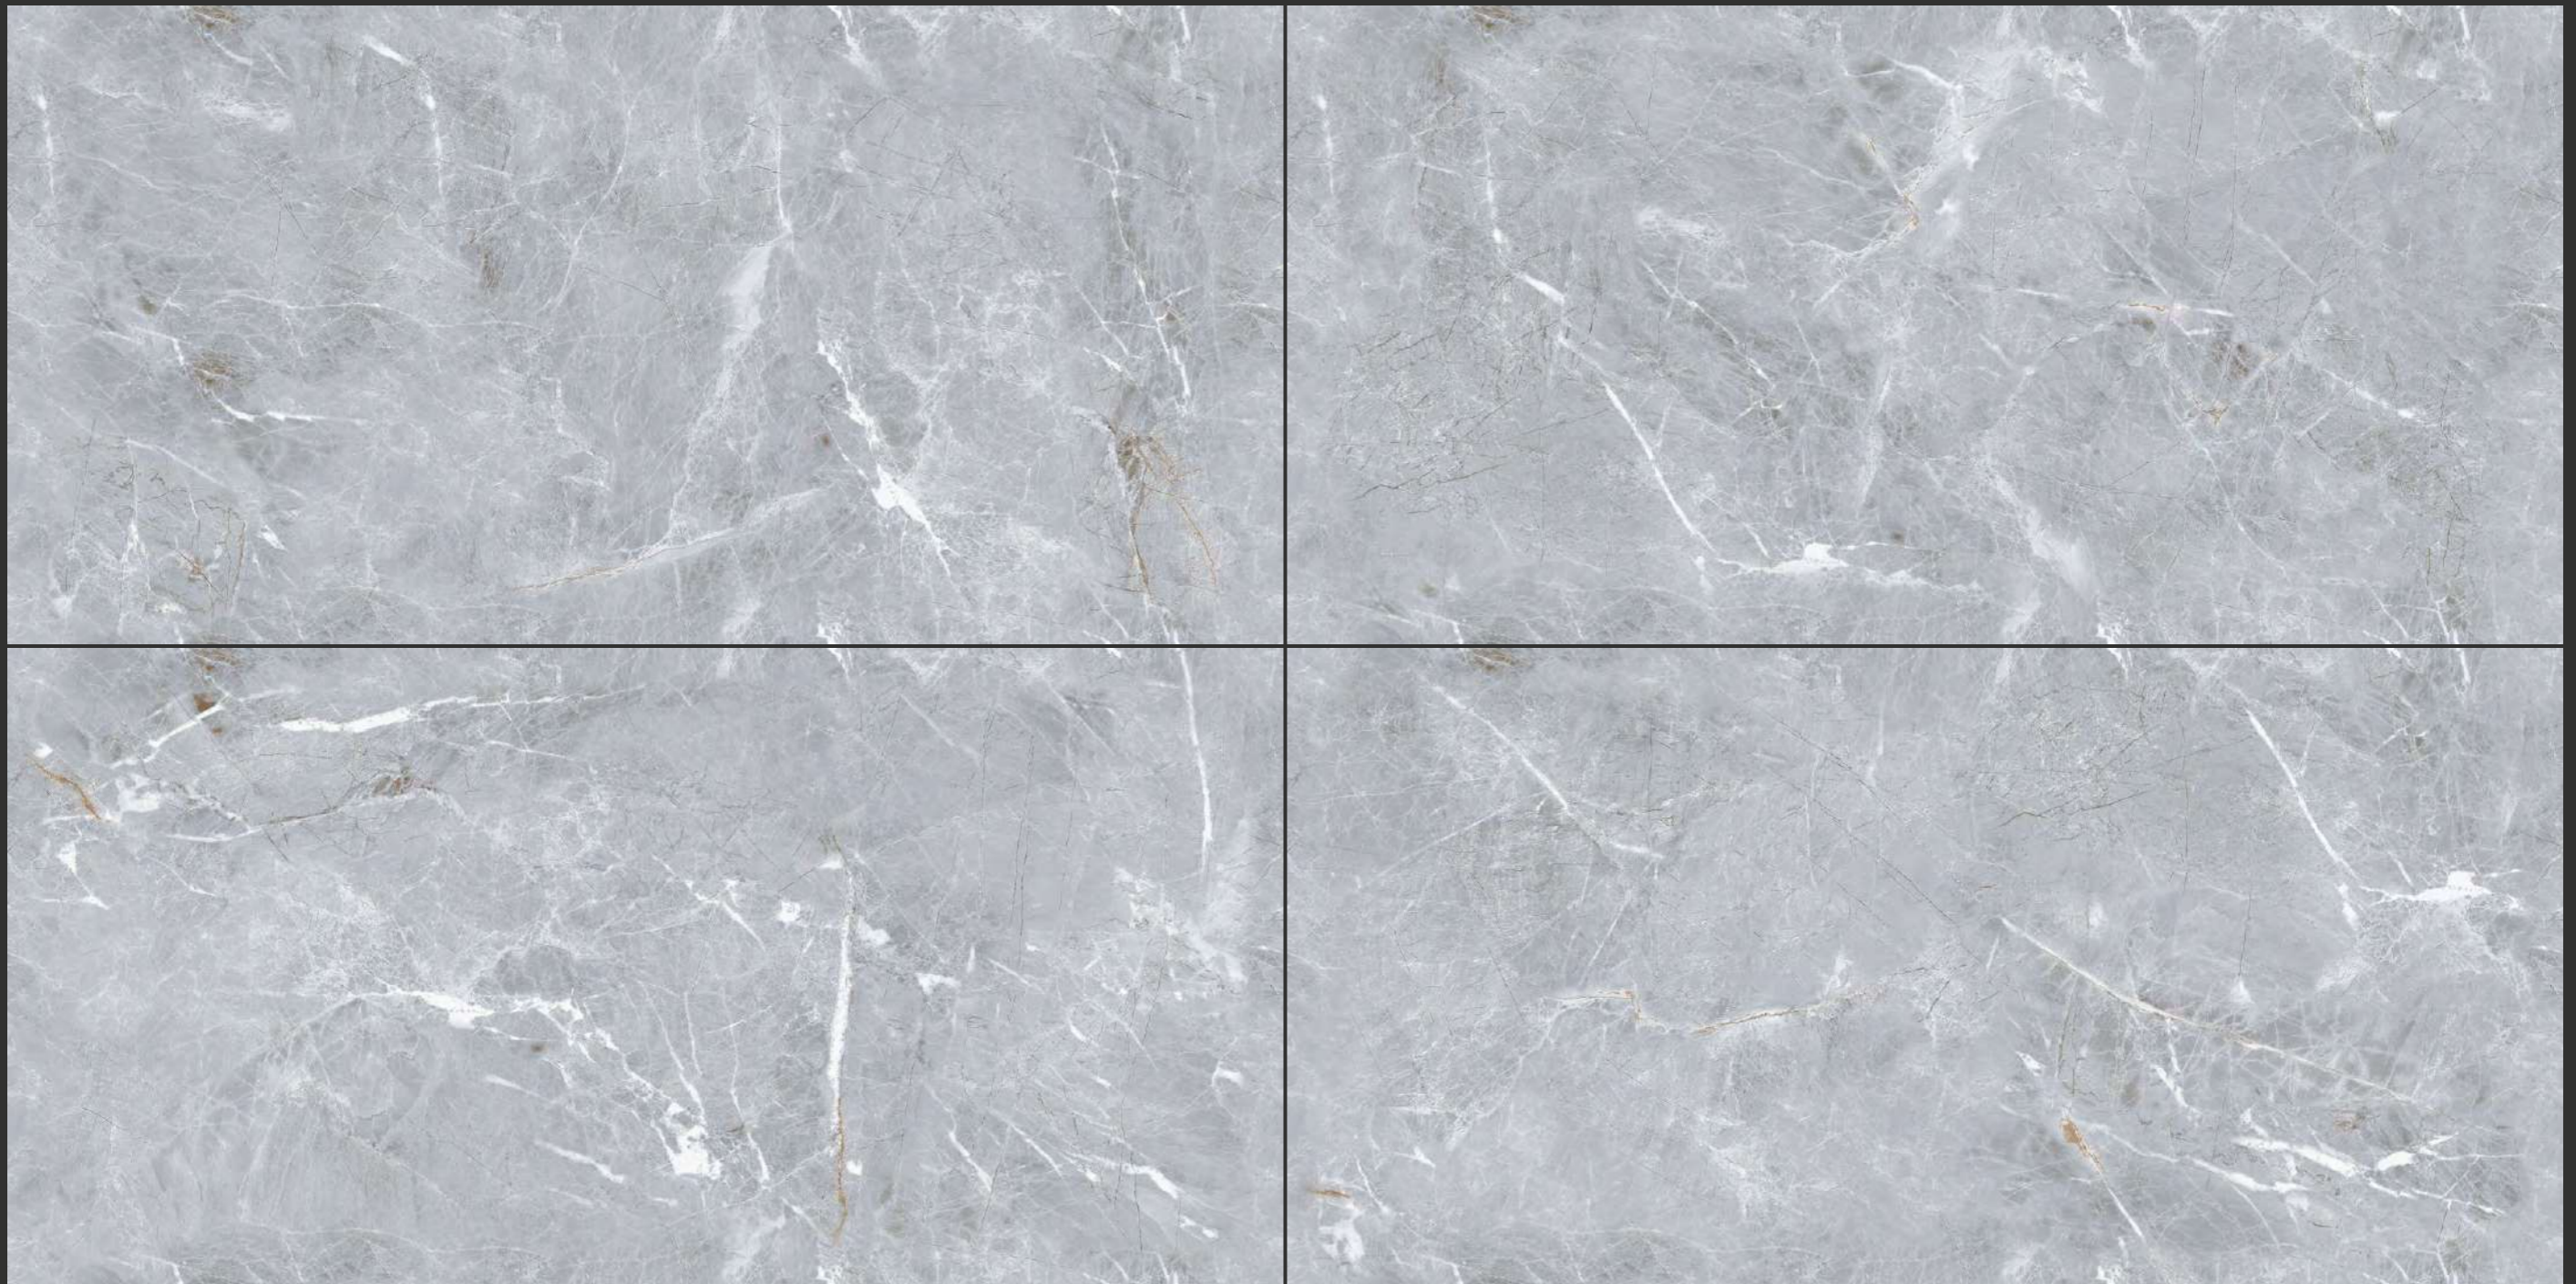

SURFACE :
GLOSSY

600x
1200mm

INFINITE
COLLECTION

I - JWEL GRIS

www.l-tile.com