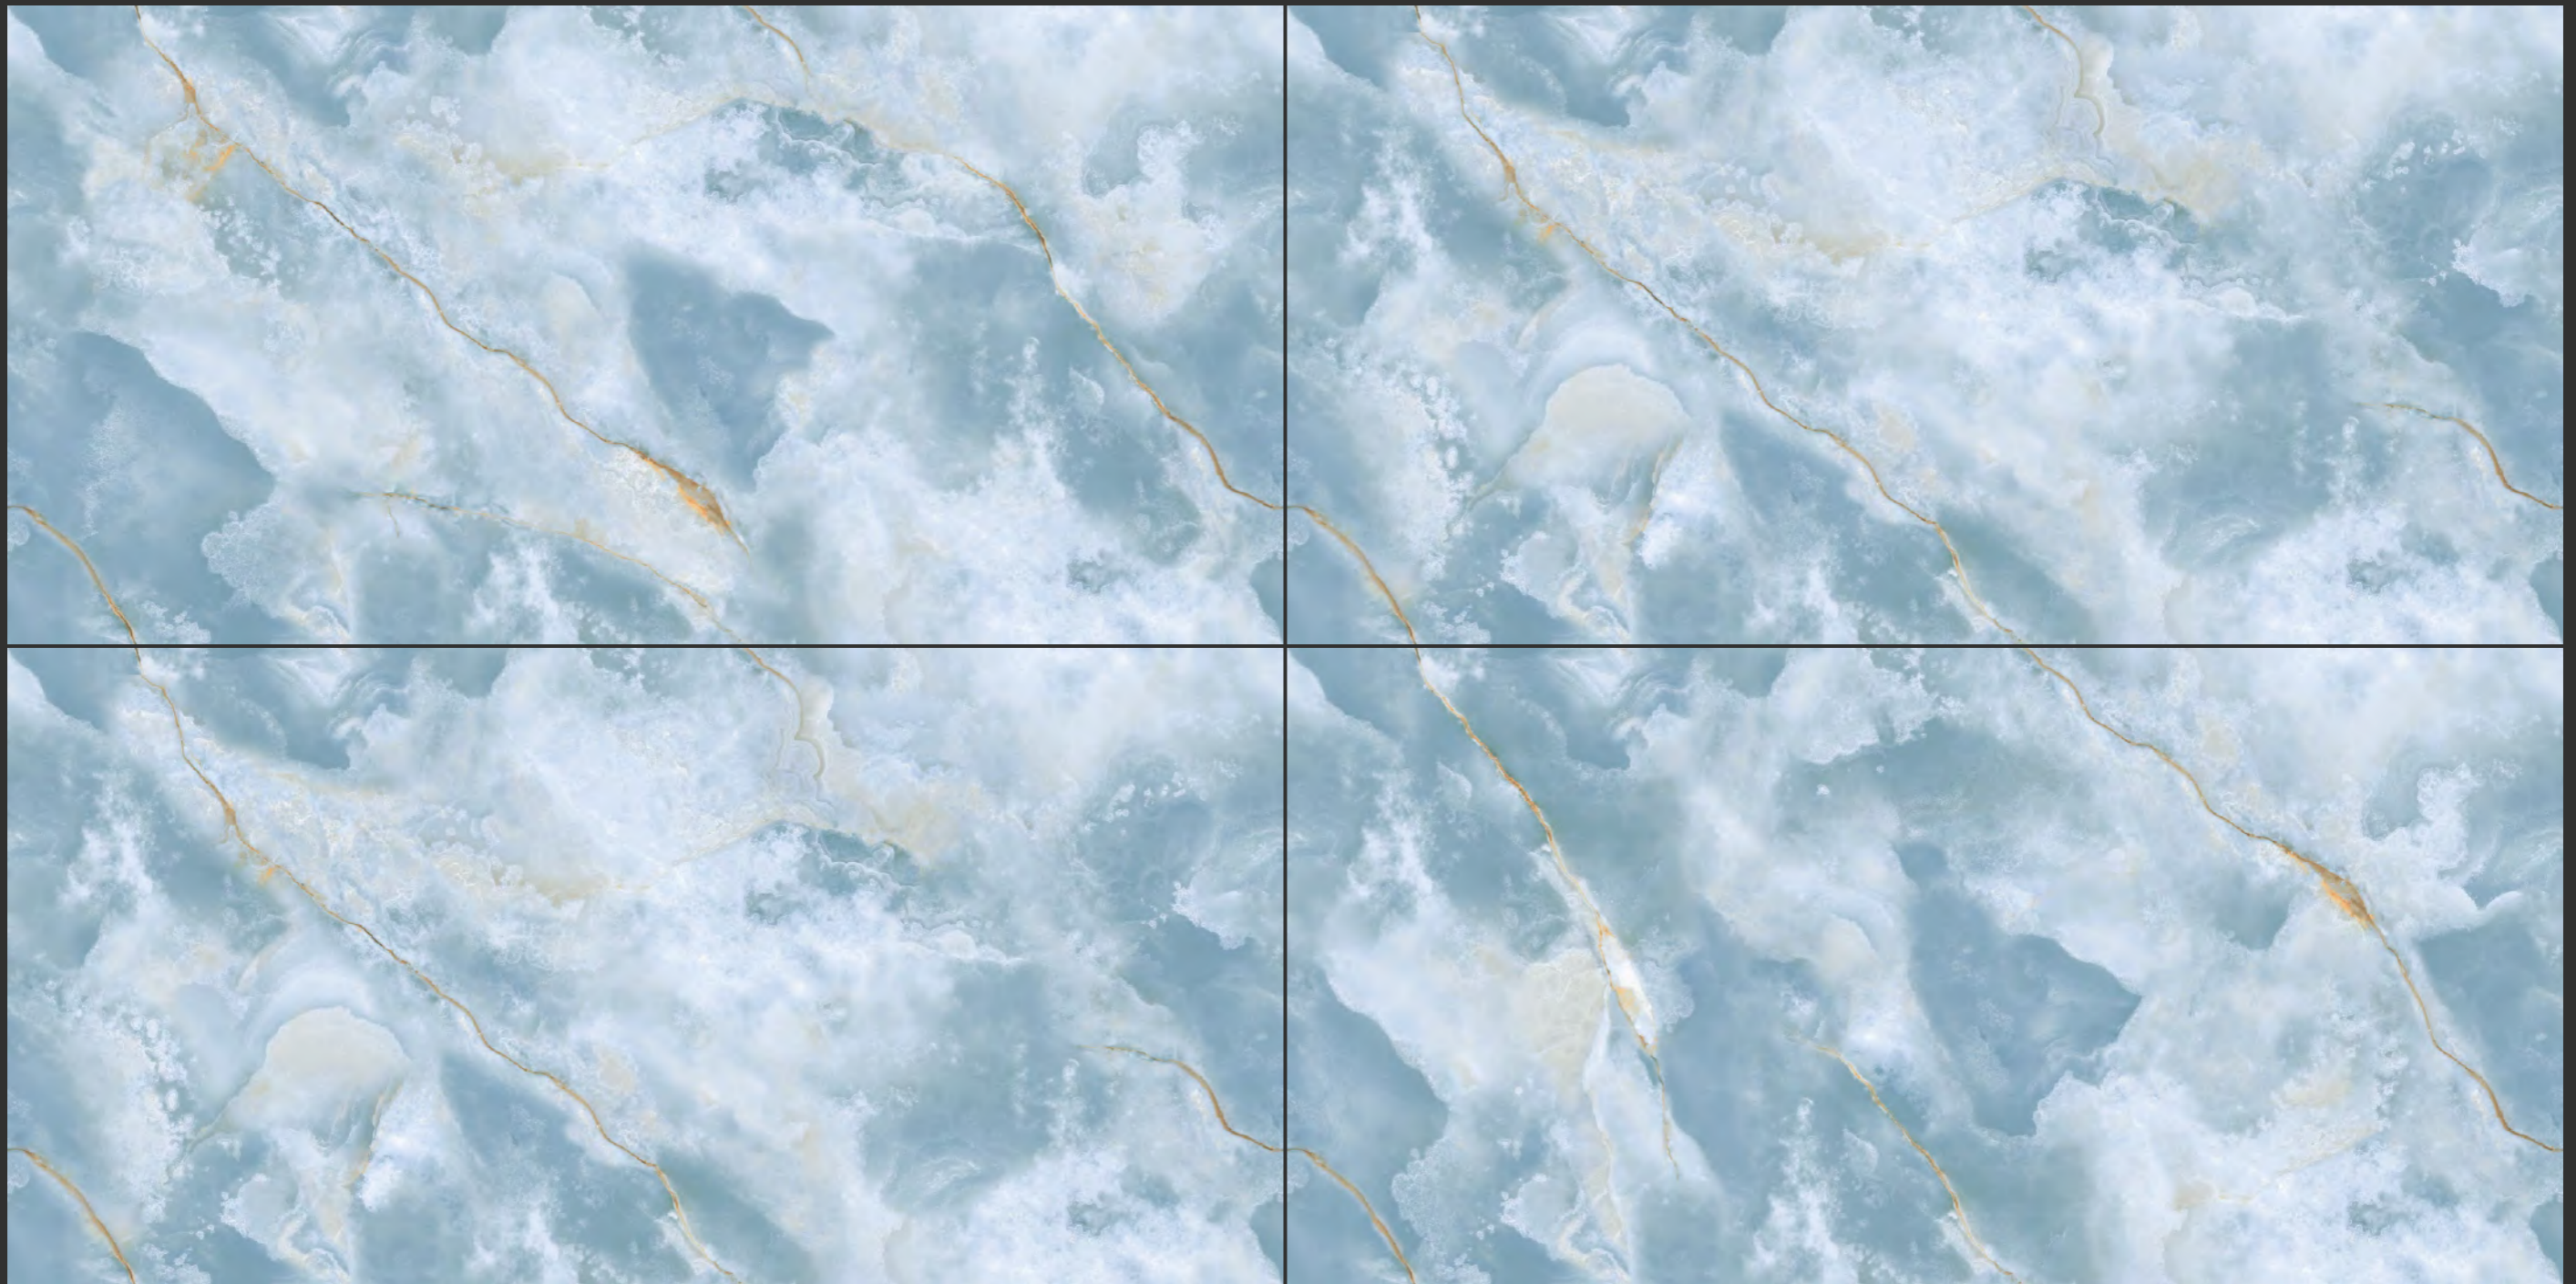

SURFACE :
GLOSSY

600x
1200mm

INFINITE
COLLECTION

L-TILE
PAVING THE FUTURE

I - AURUM ONYX CYAN

www.l-tile.com