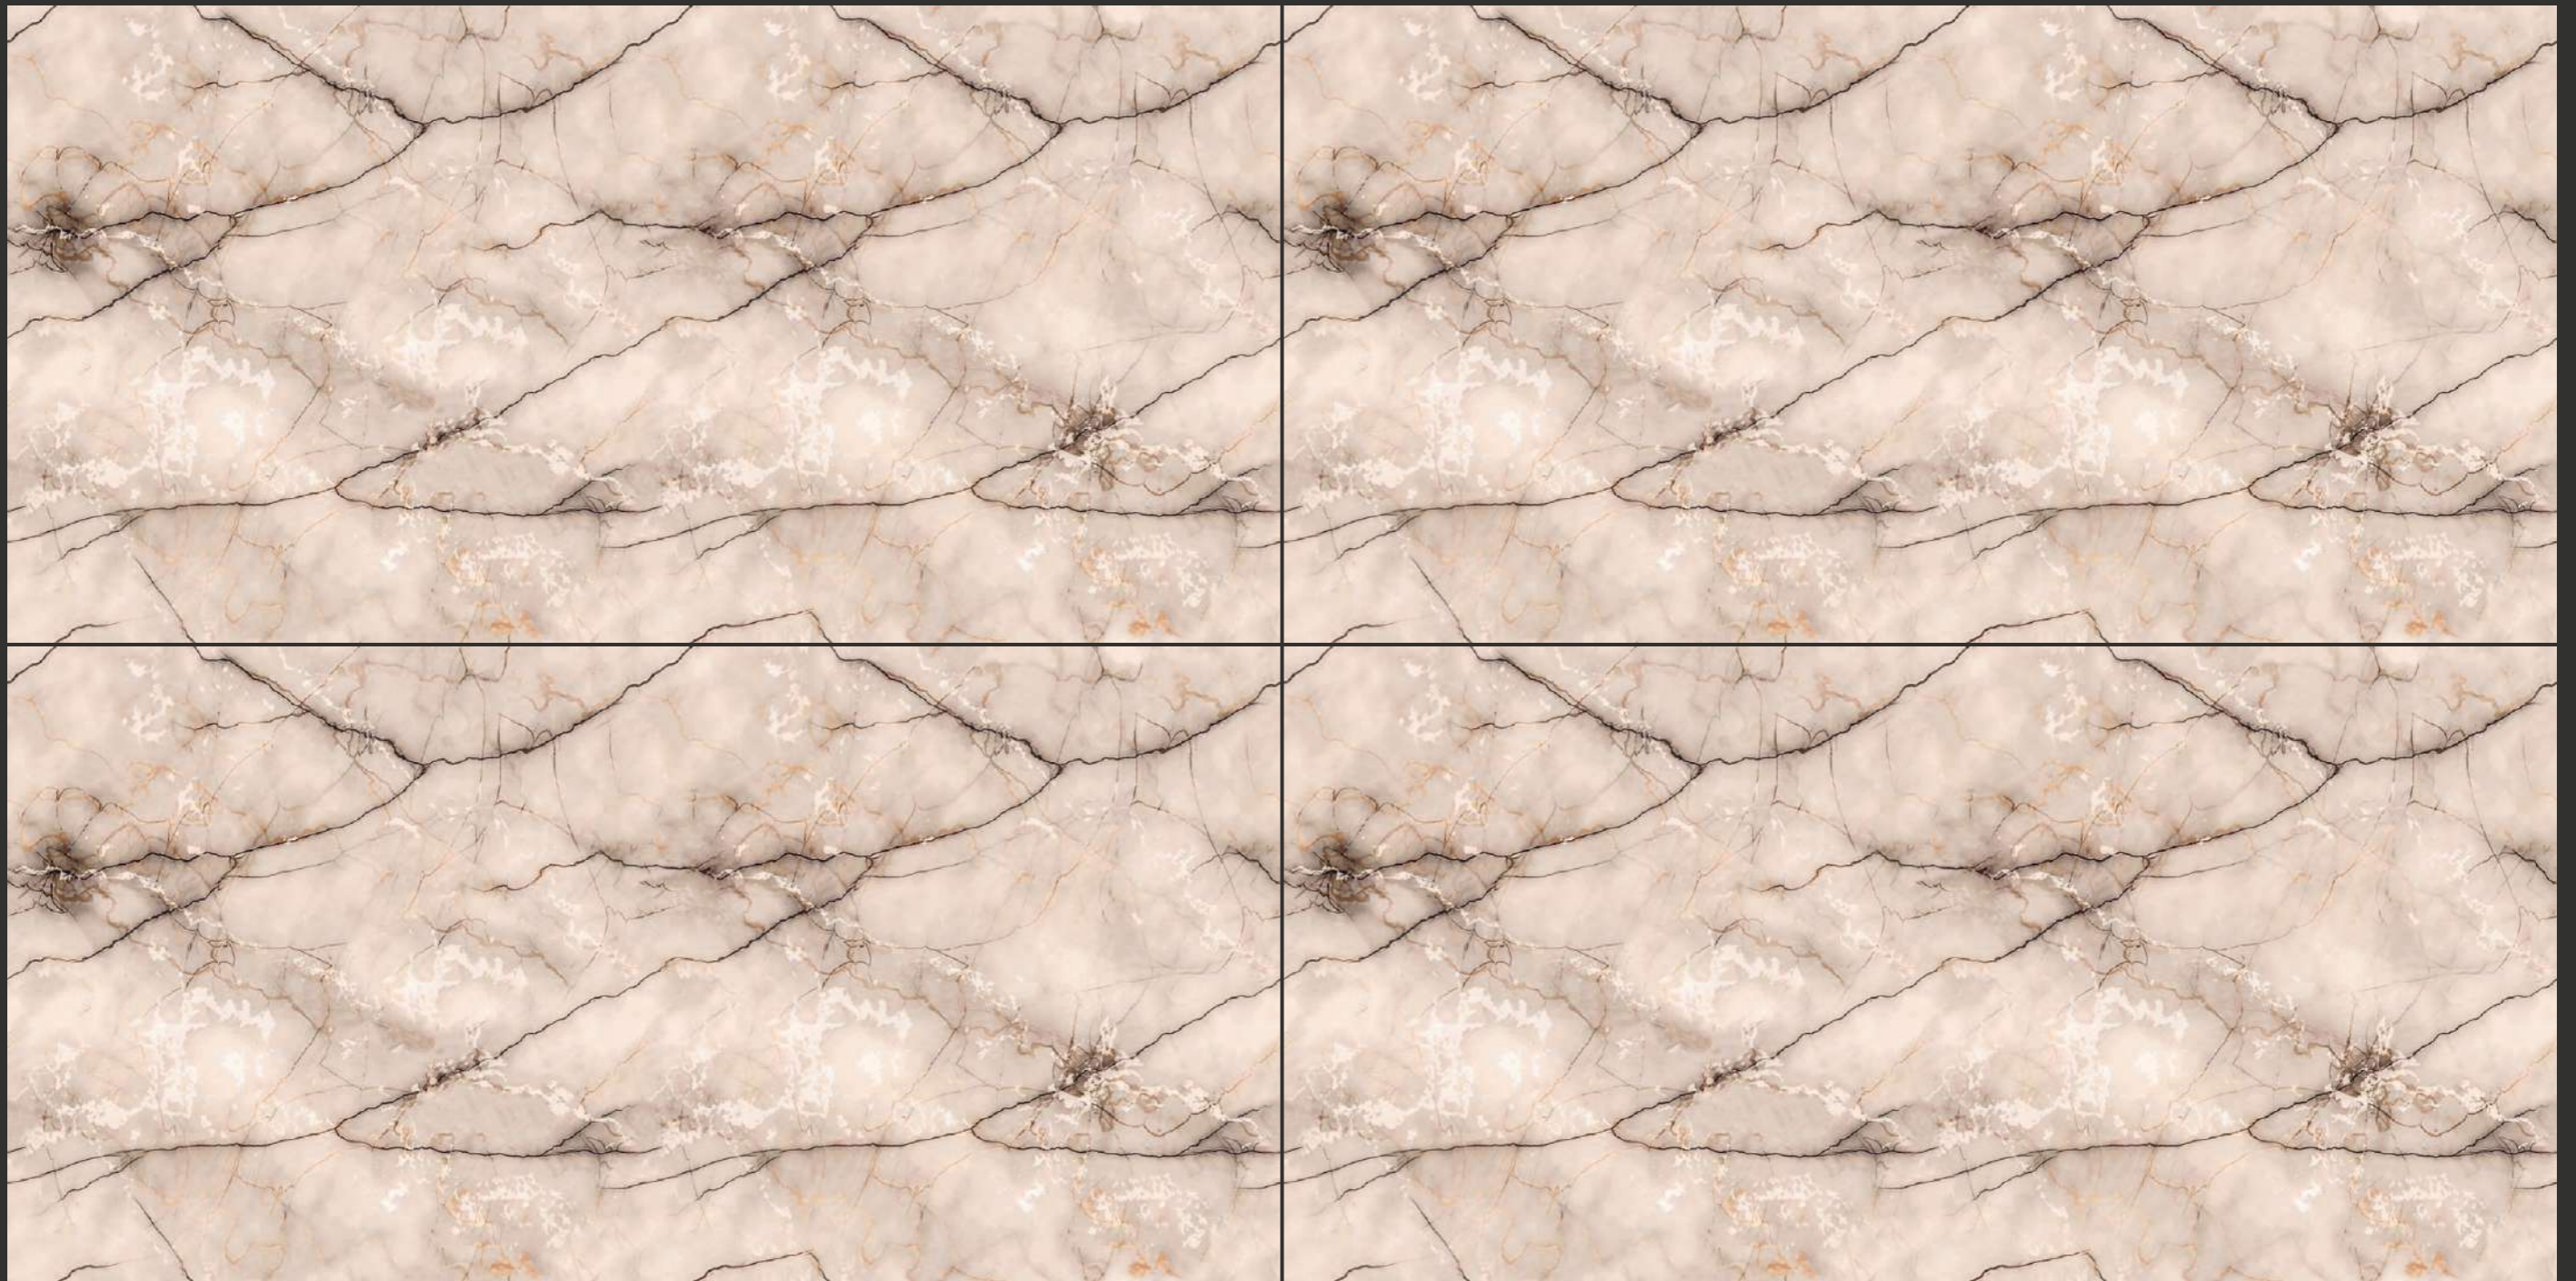

SURFACE :
GLOSSY

600x
1200mm

INFINITE
COLLECTION

L-TILE
PAVING THE FUTURE

I - ABRO BROWN

www.l-tile.com