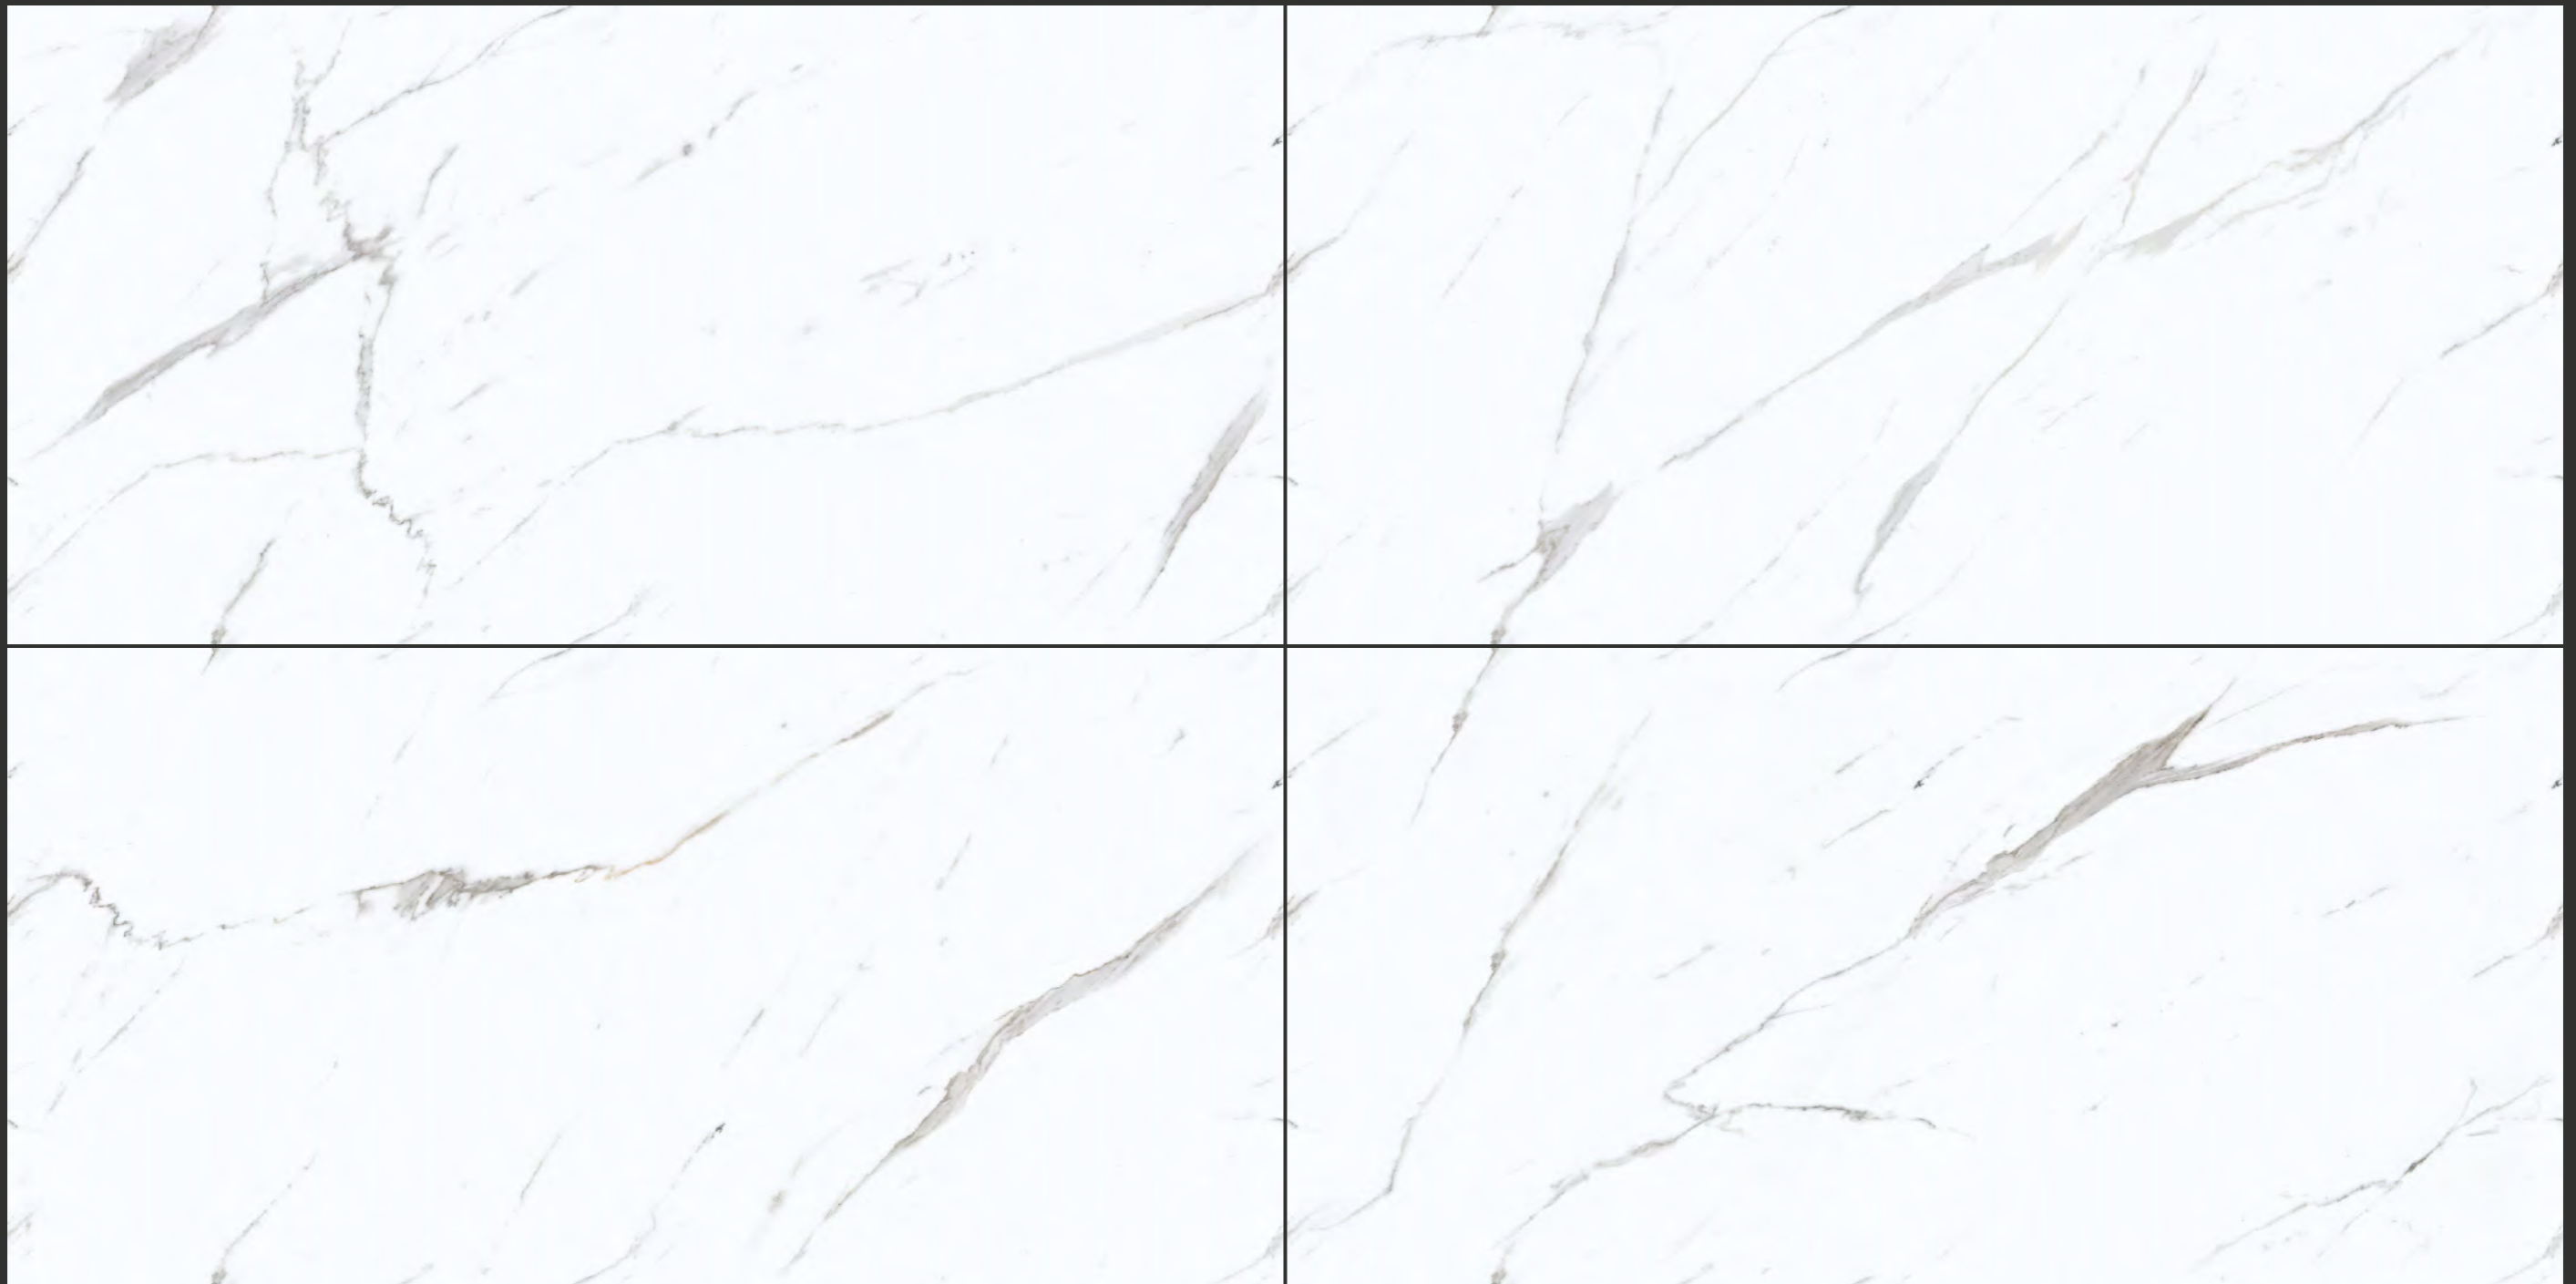

SURFACE :
GLOSSY

600x
1200mm

INFINITE
COLLECTION

I - CASPIO BLANCO

www.l-tile.com