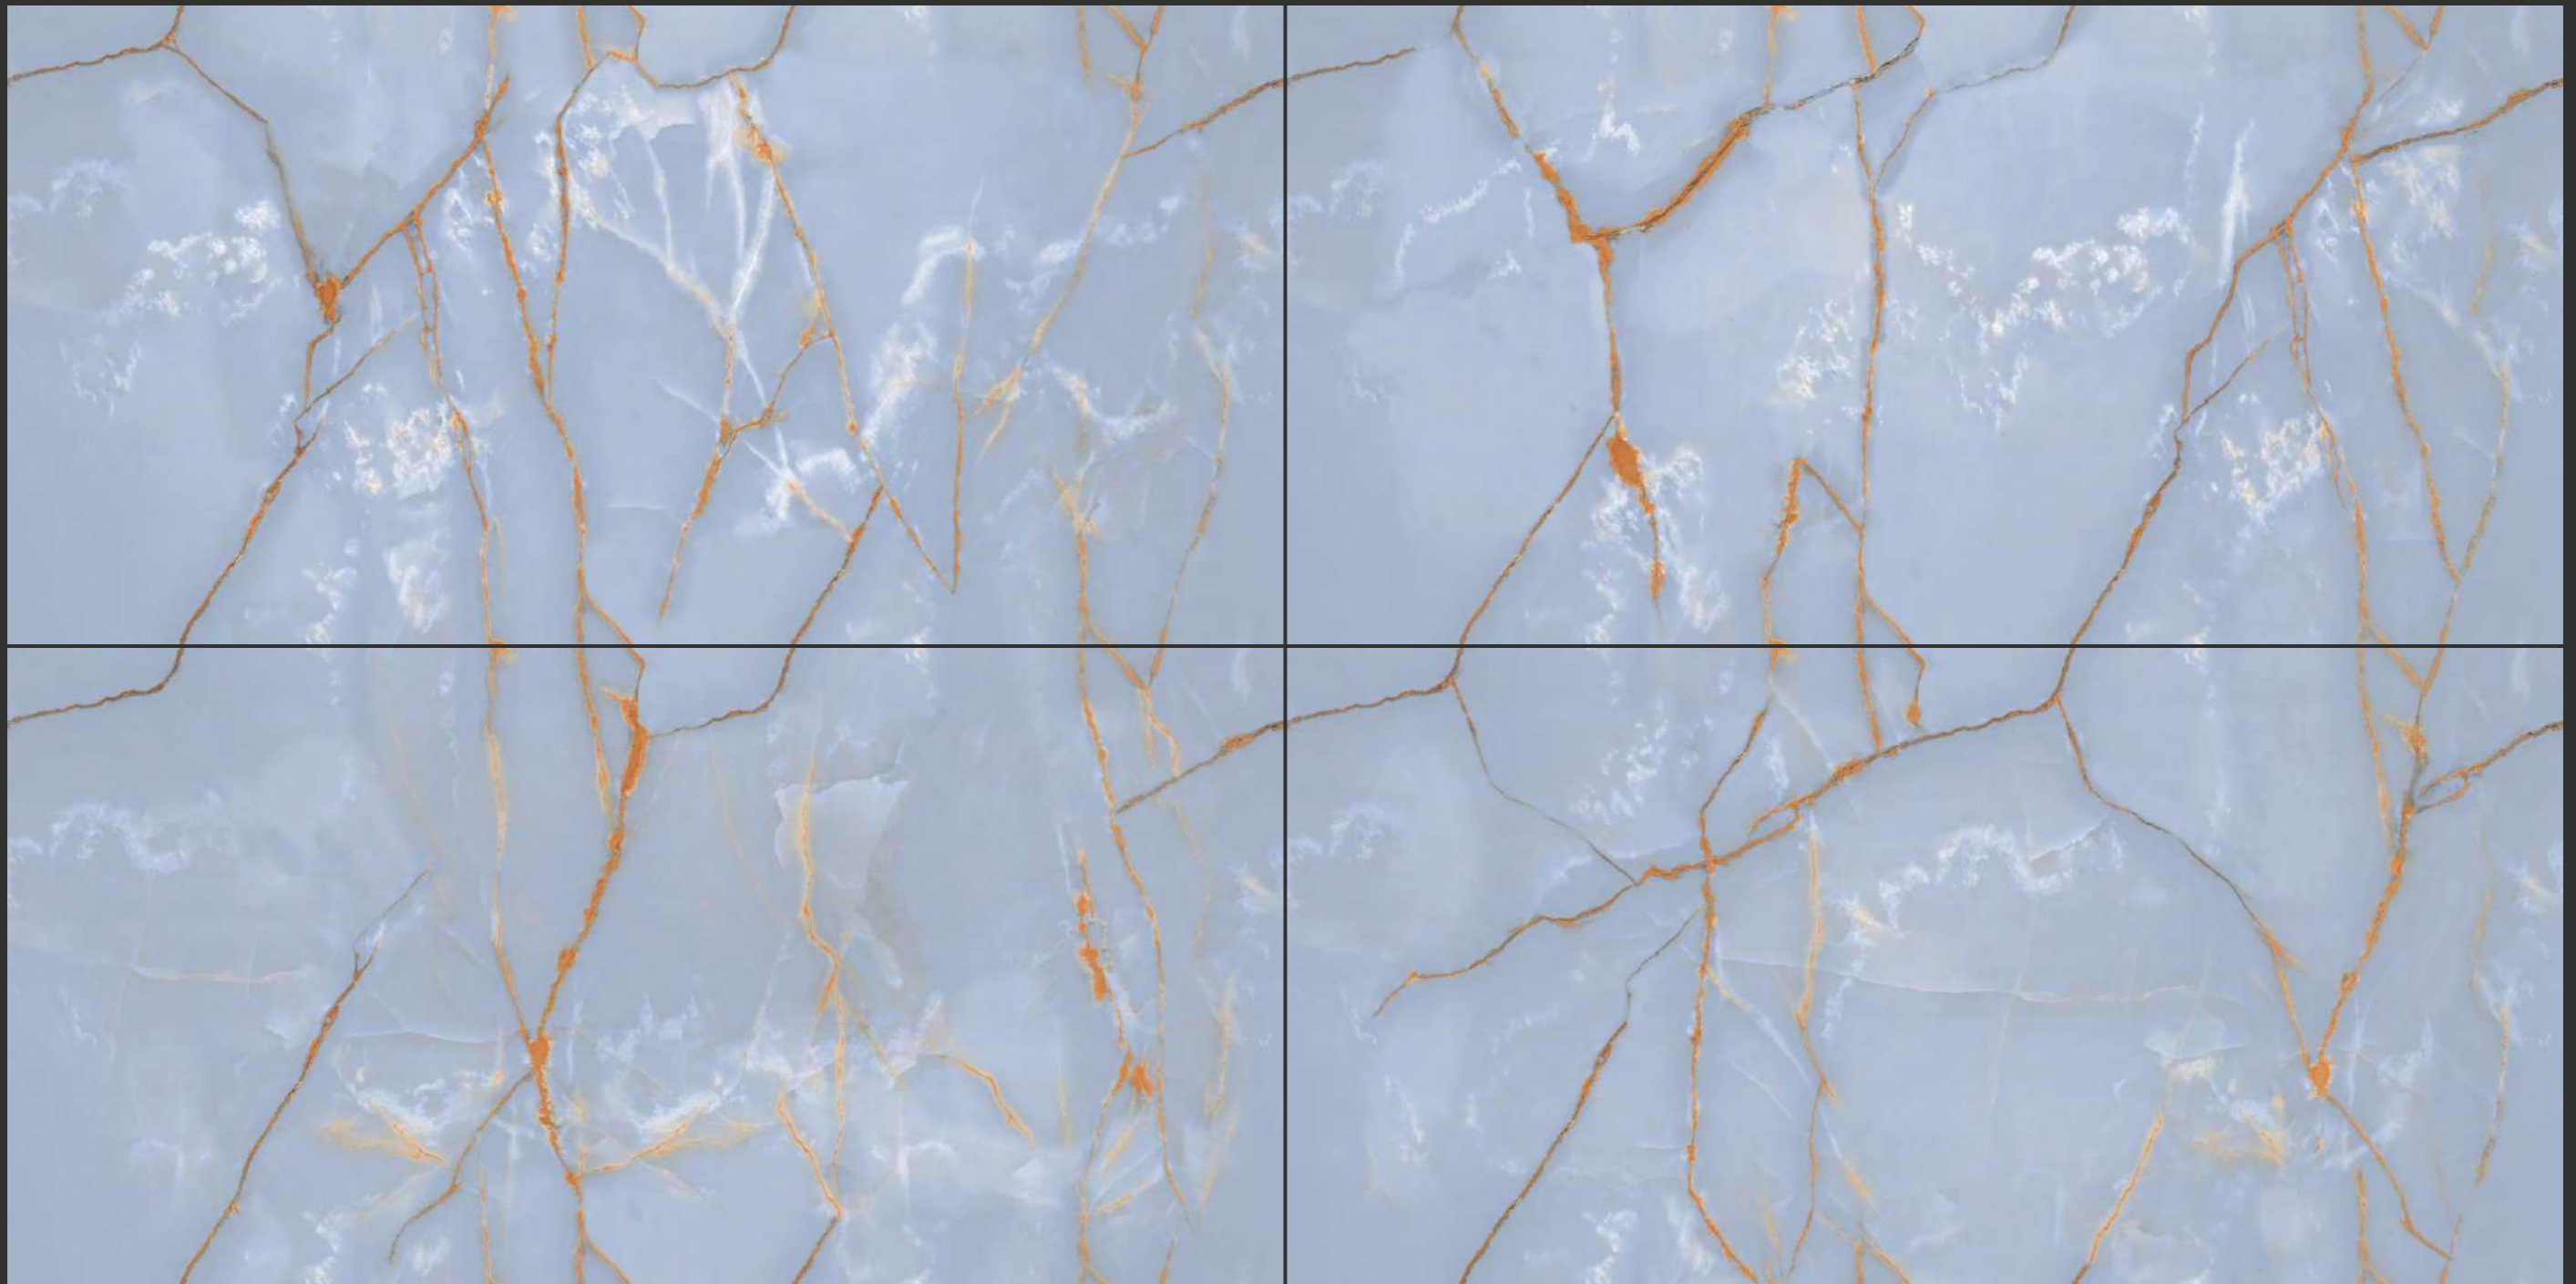

SURFACE :
GLOSSY

600x
1200mm

INFINITE
COLLECTION

L-TILE
PAVING THE FUTURE

I - ROMA ONIX AZUL

www.l-tile.com