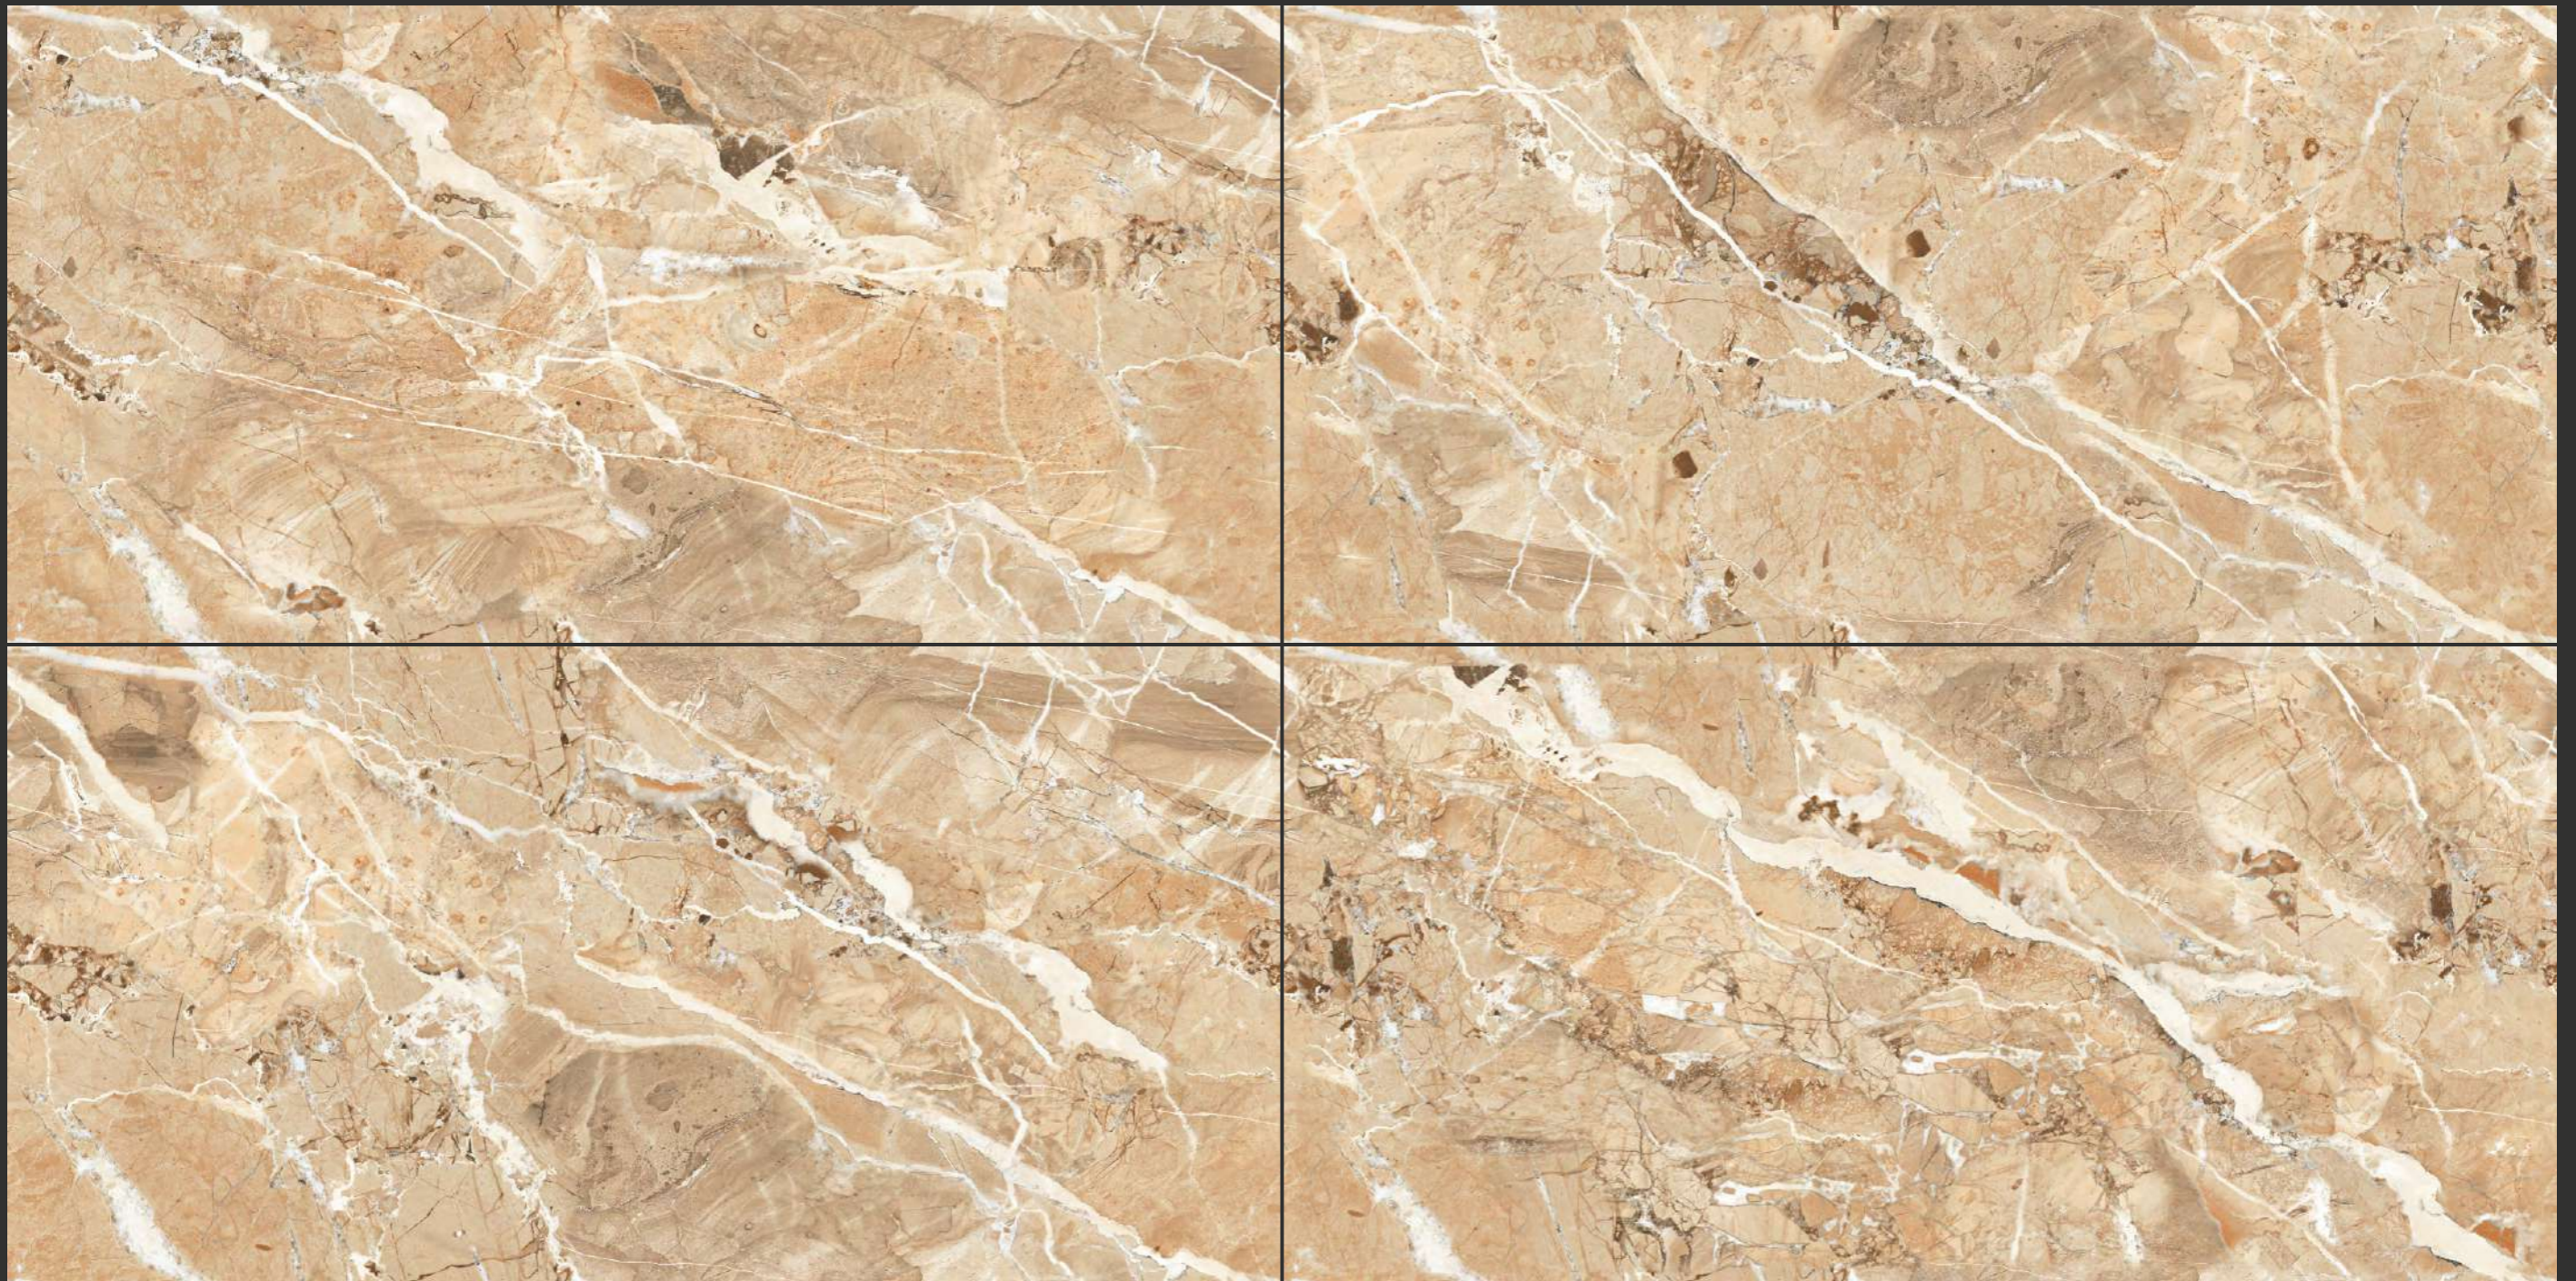

SURFACE :
GLOSSY

600x
1200mm

INFINITE
COLLECTION

L-TILE
PAVING THE FUTURE

I - EMPIRE

www.l-tile.com