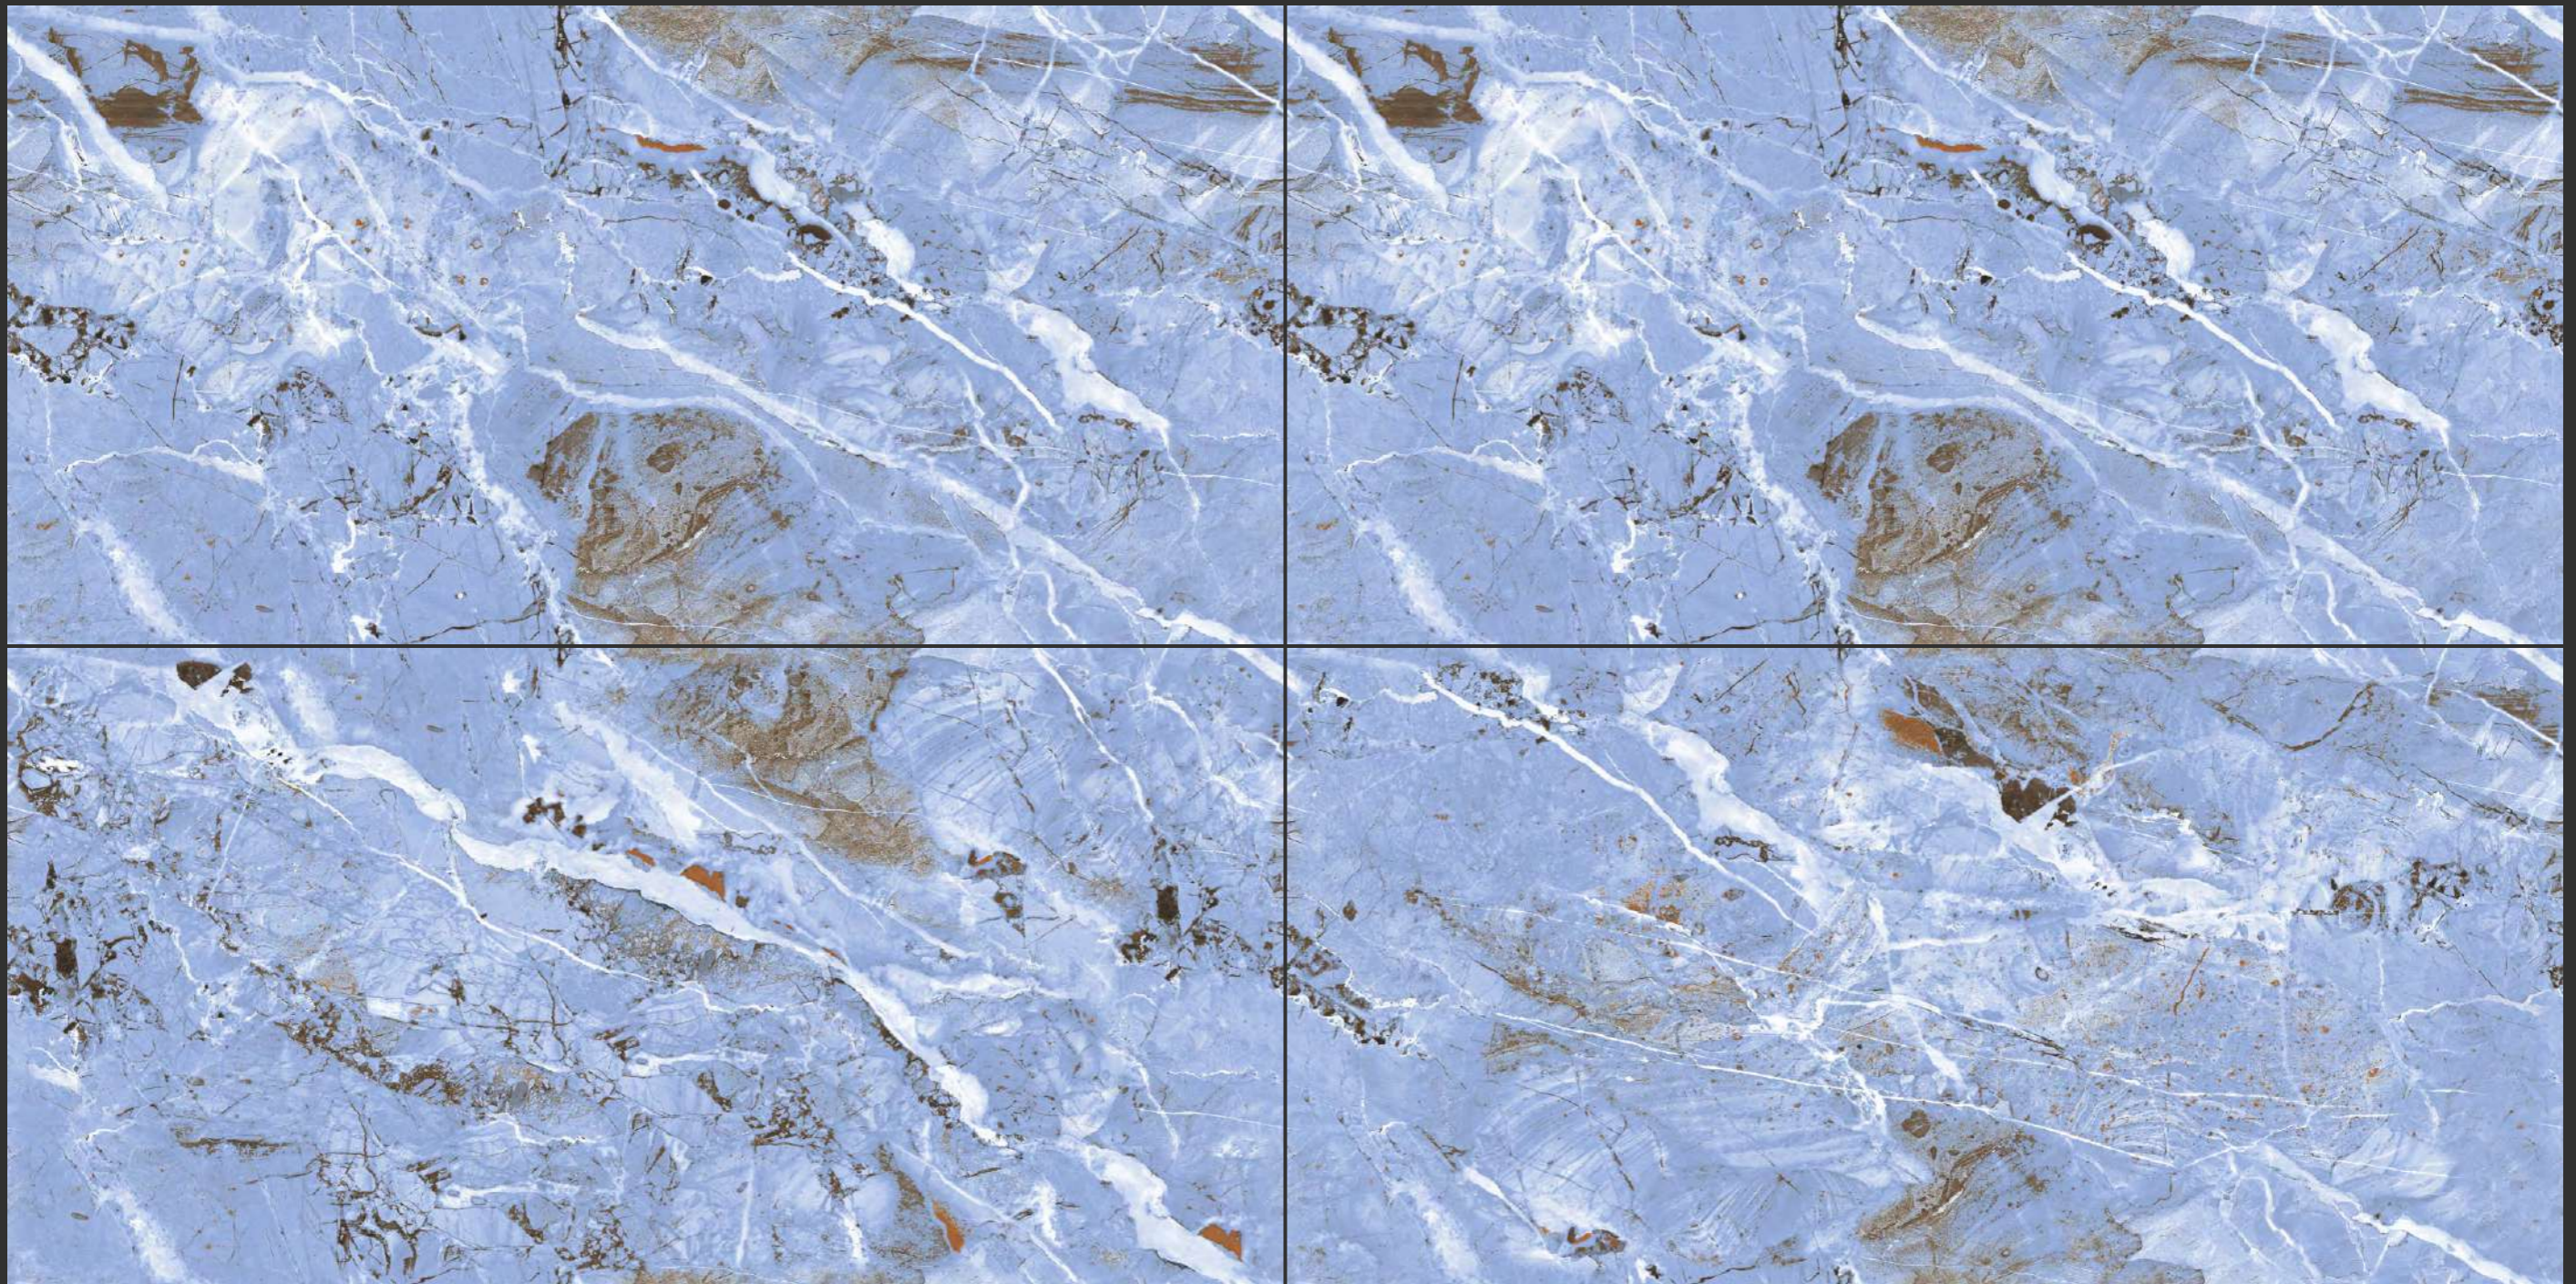

SURFACE :
GLOSSY

600x
1200mm

INFINITE
COLLECTION

L-TILE
PAVING THE FUTURE

I - EMPIRE AZUL

www.l-tile.com