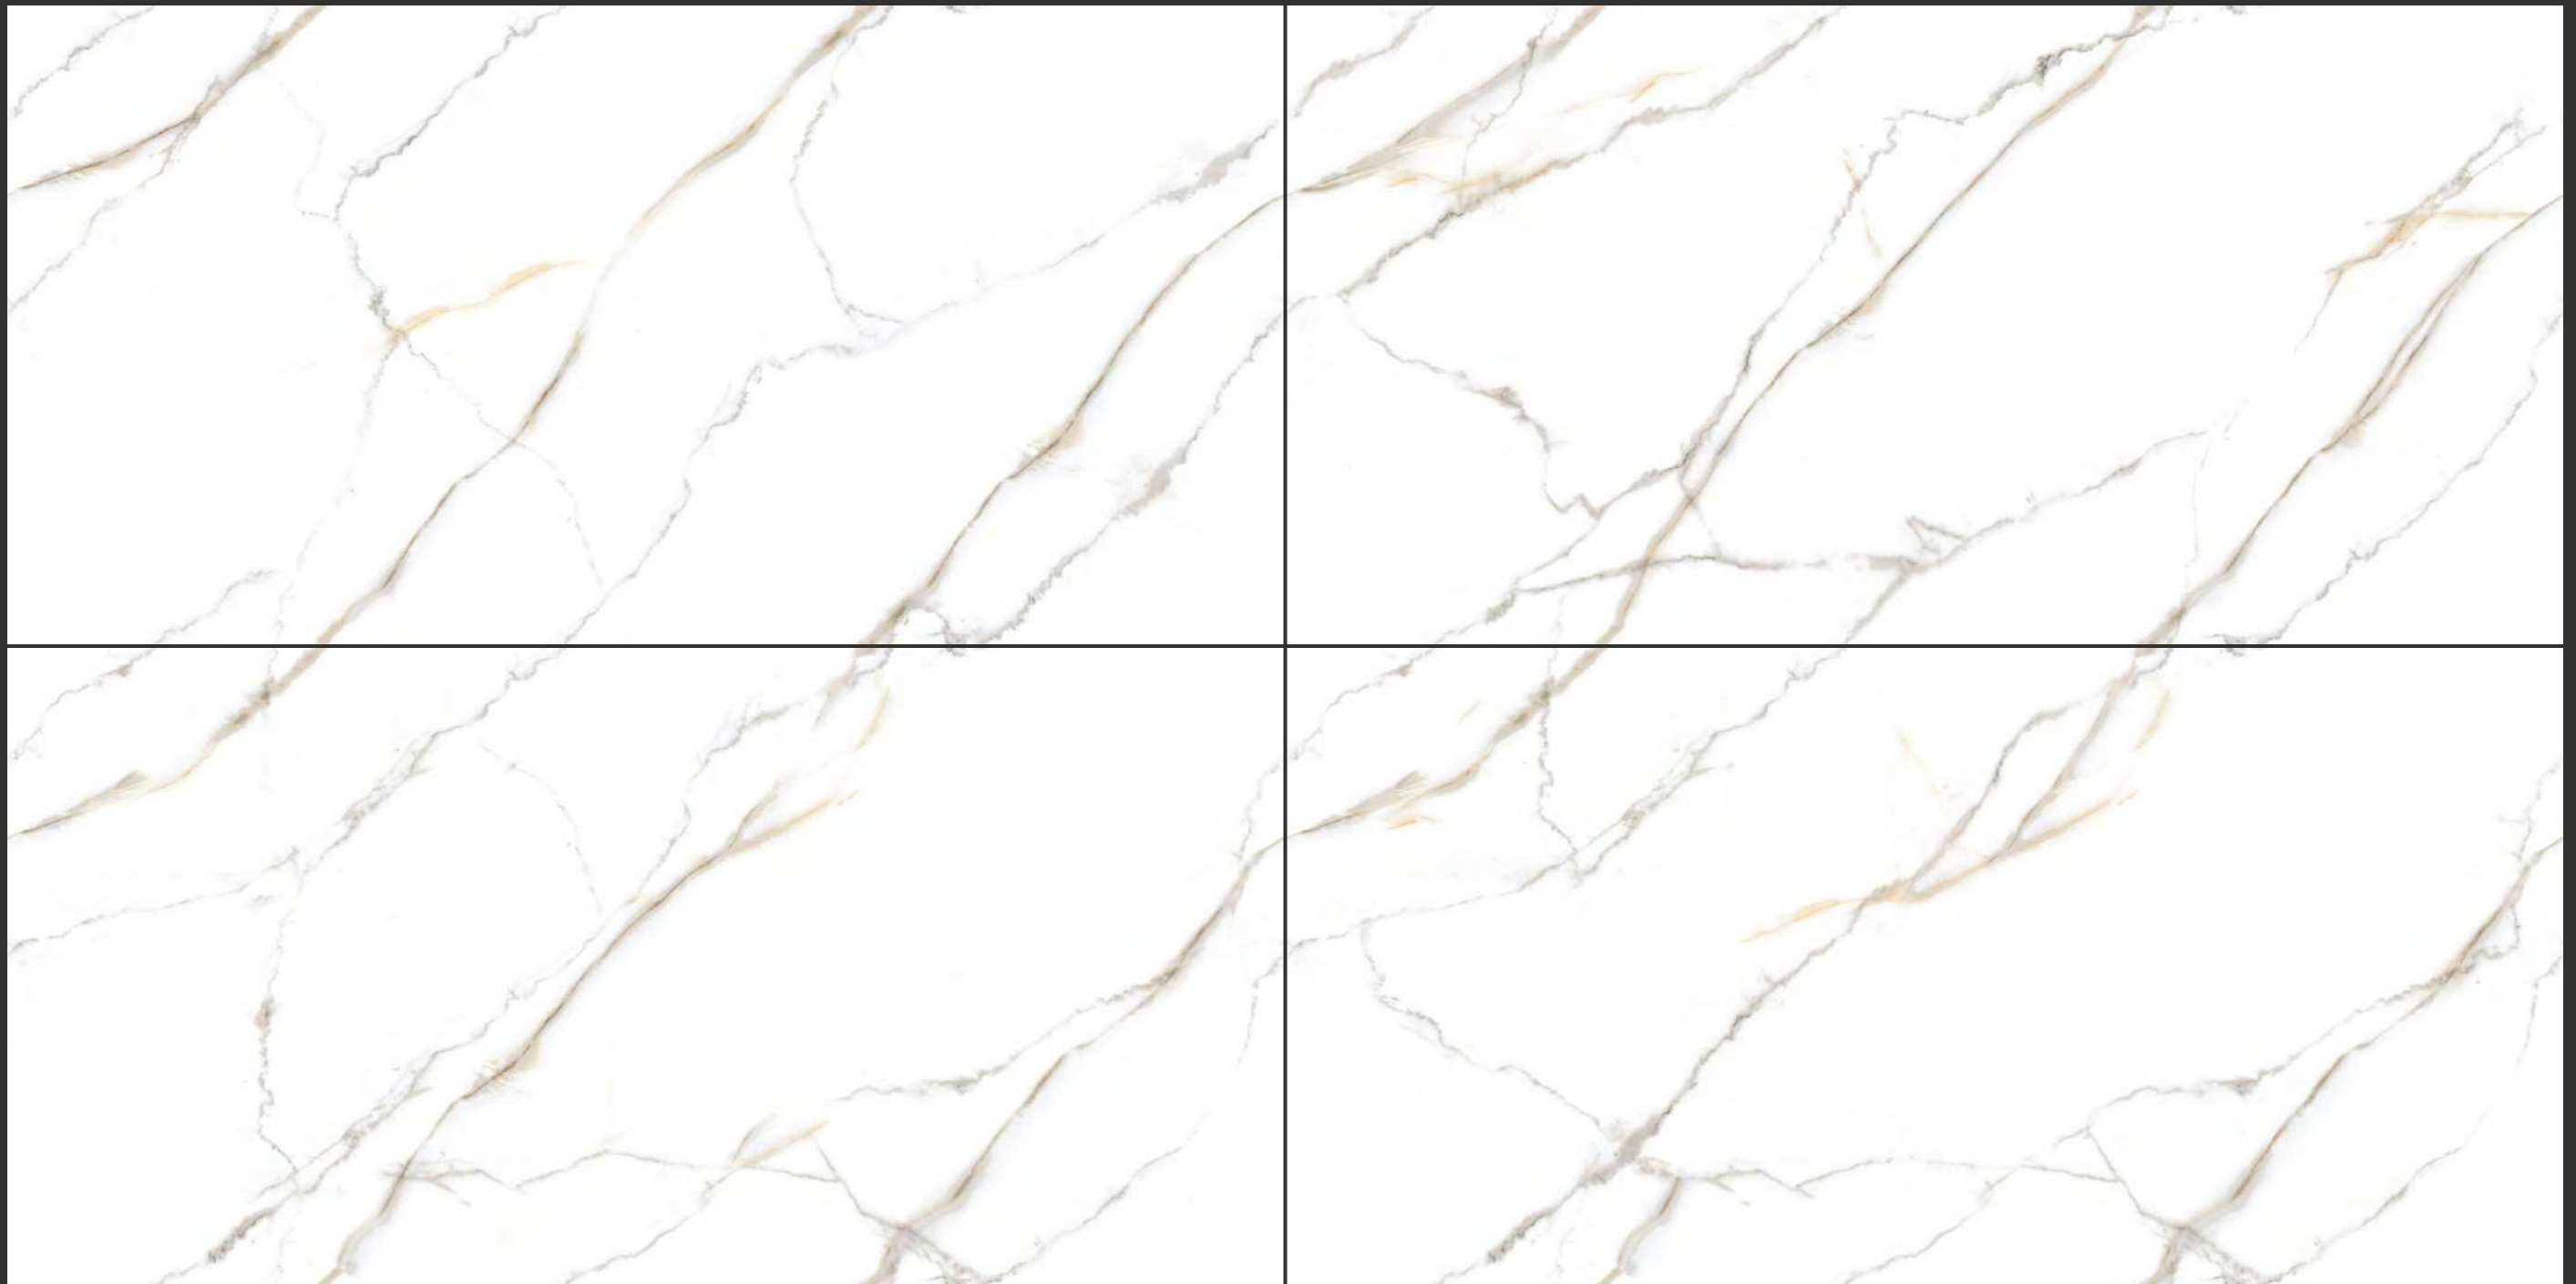

SURFACE :
GLOSSY

600x
1200mm

INFINITE
COLLECTION

I - VOLCANO STATURIO

www.l-tile.com