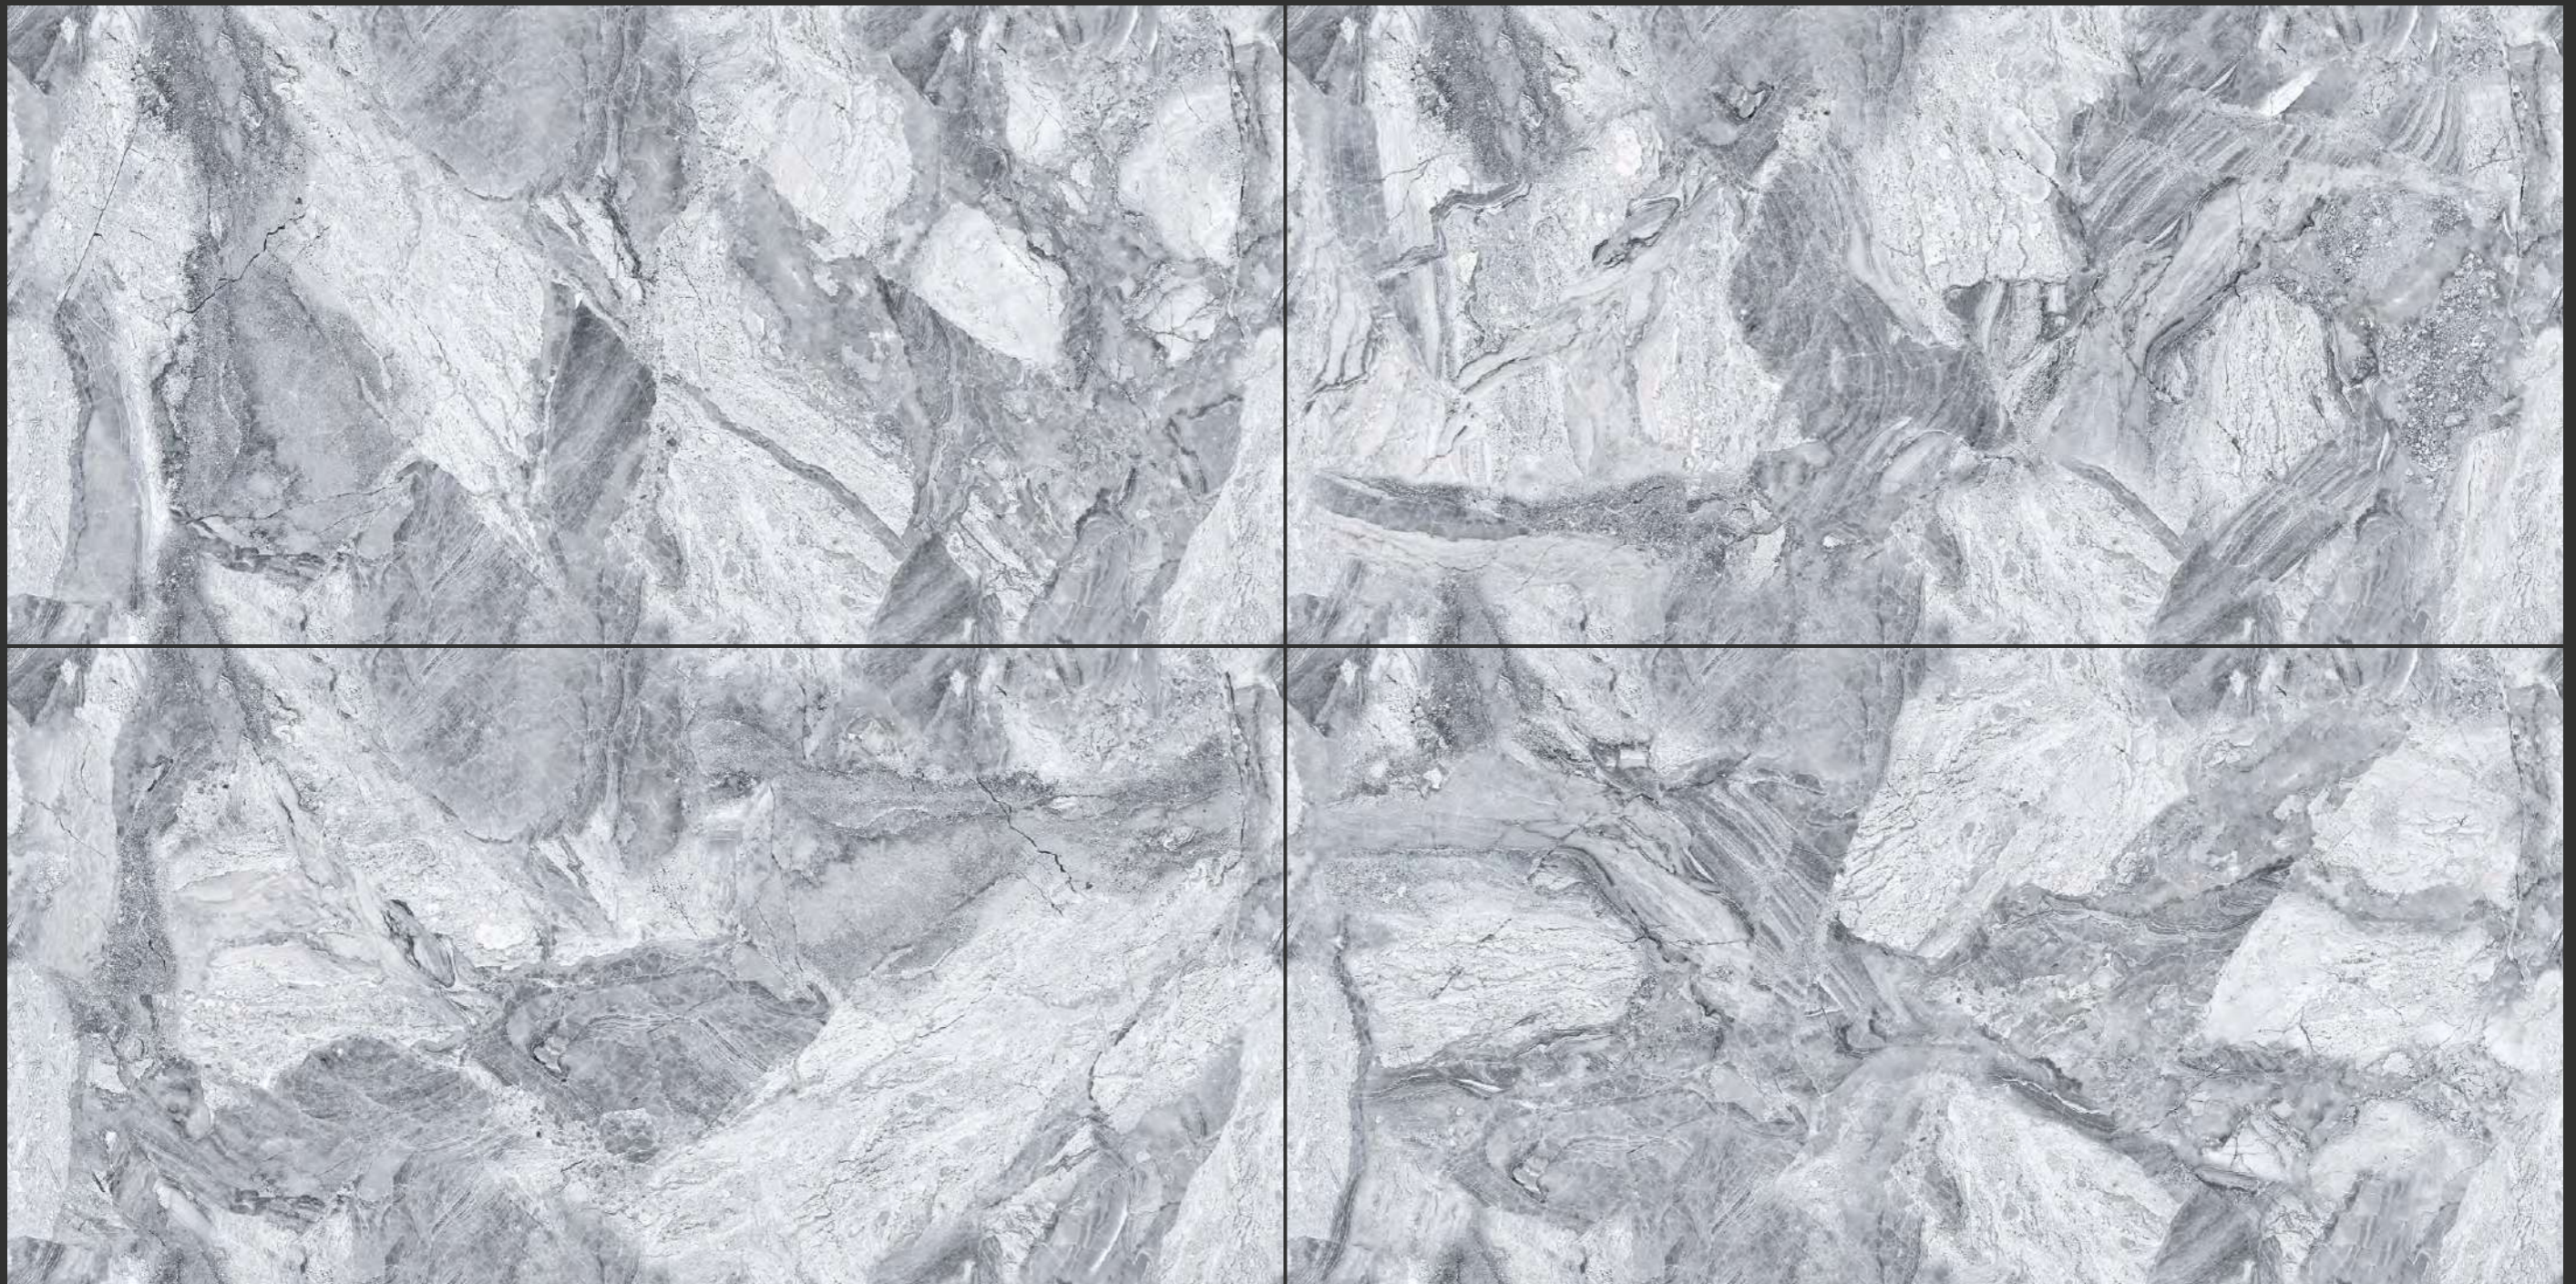

SURFACE :
GLOSSY

600x
1200mm

INFINITE
COLLECTION

I - STELLAR GREY

www.l-tile.com