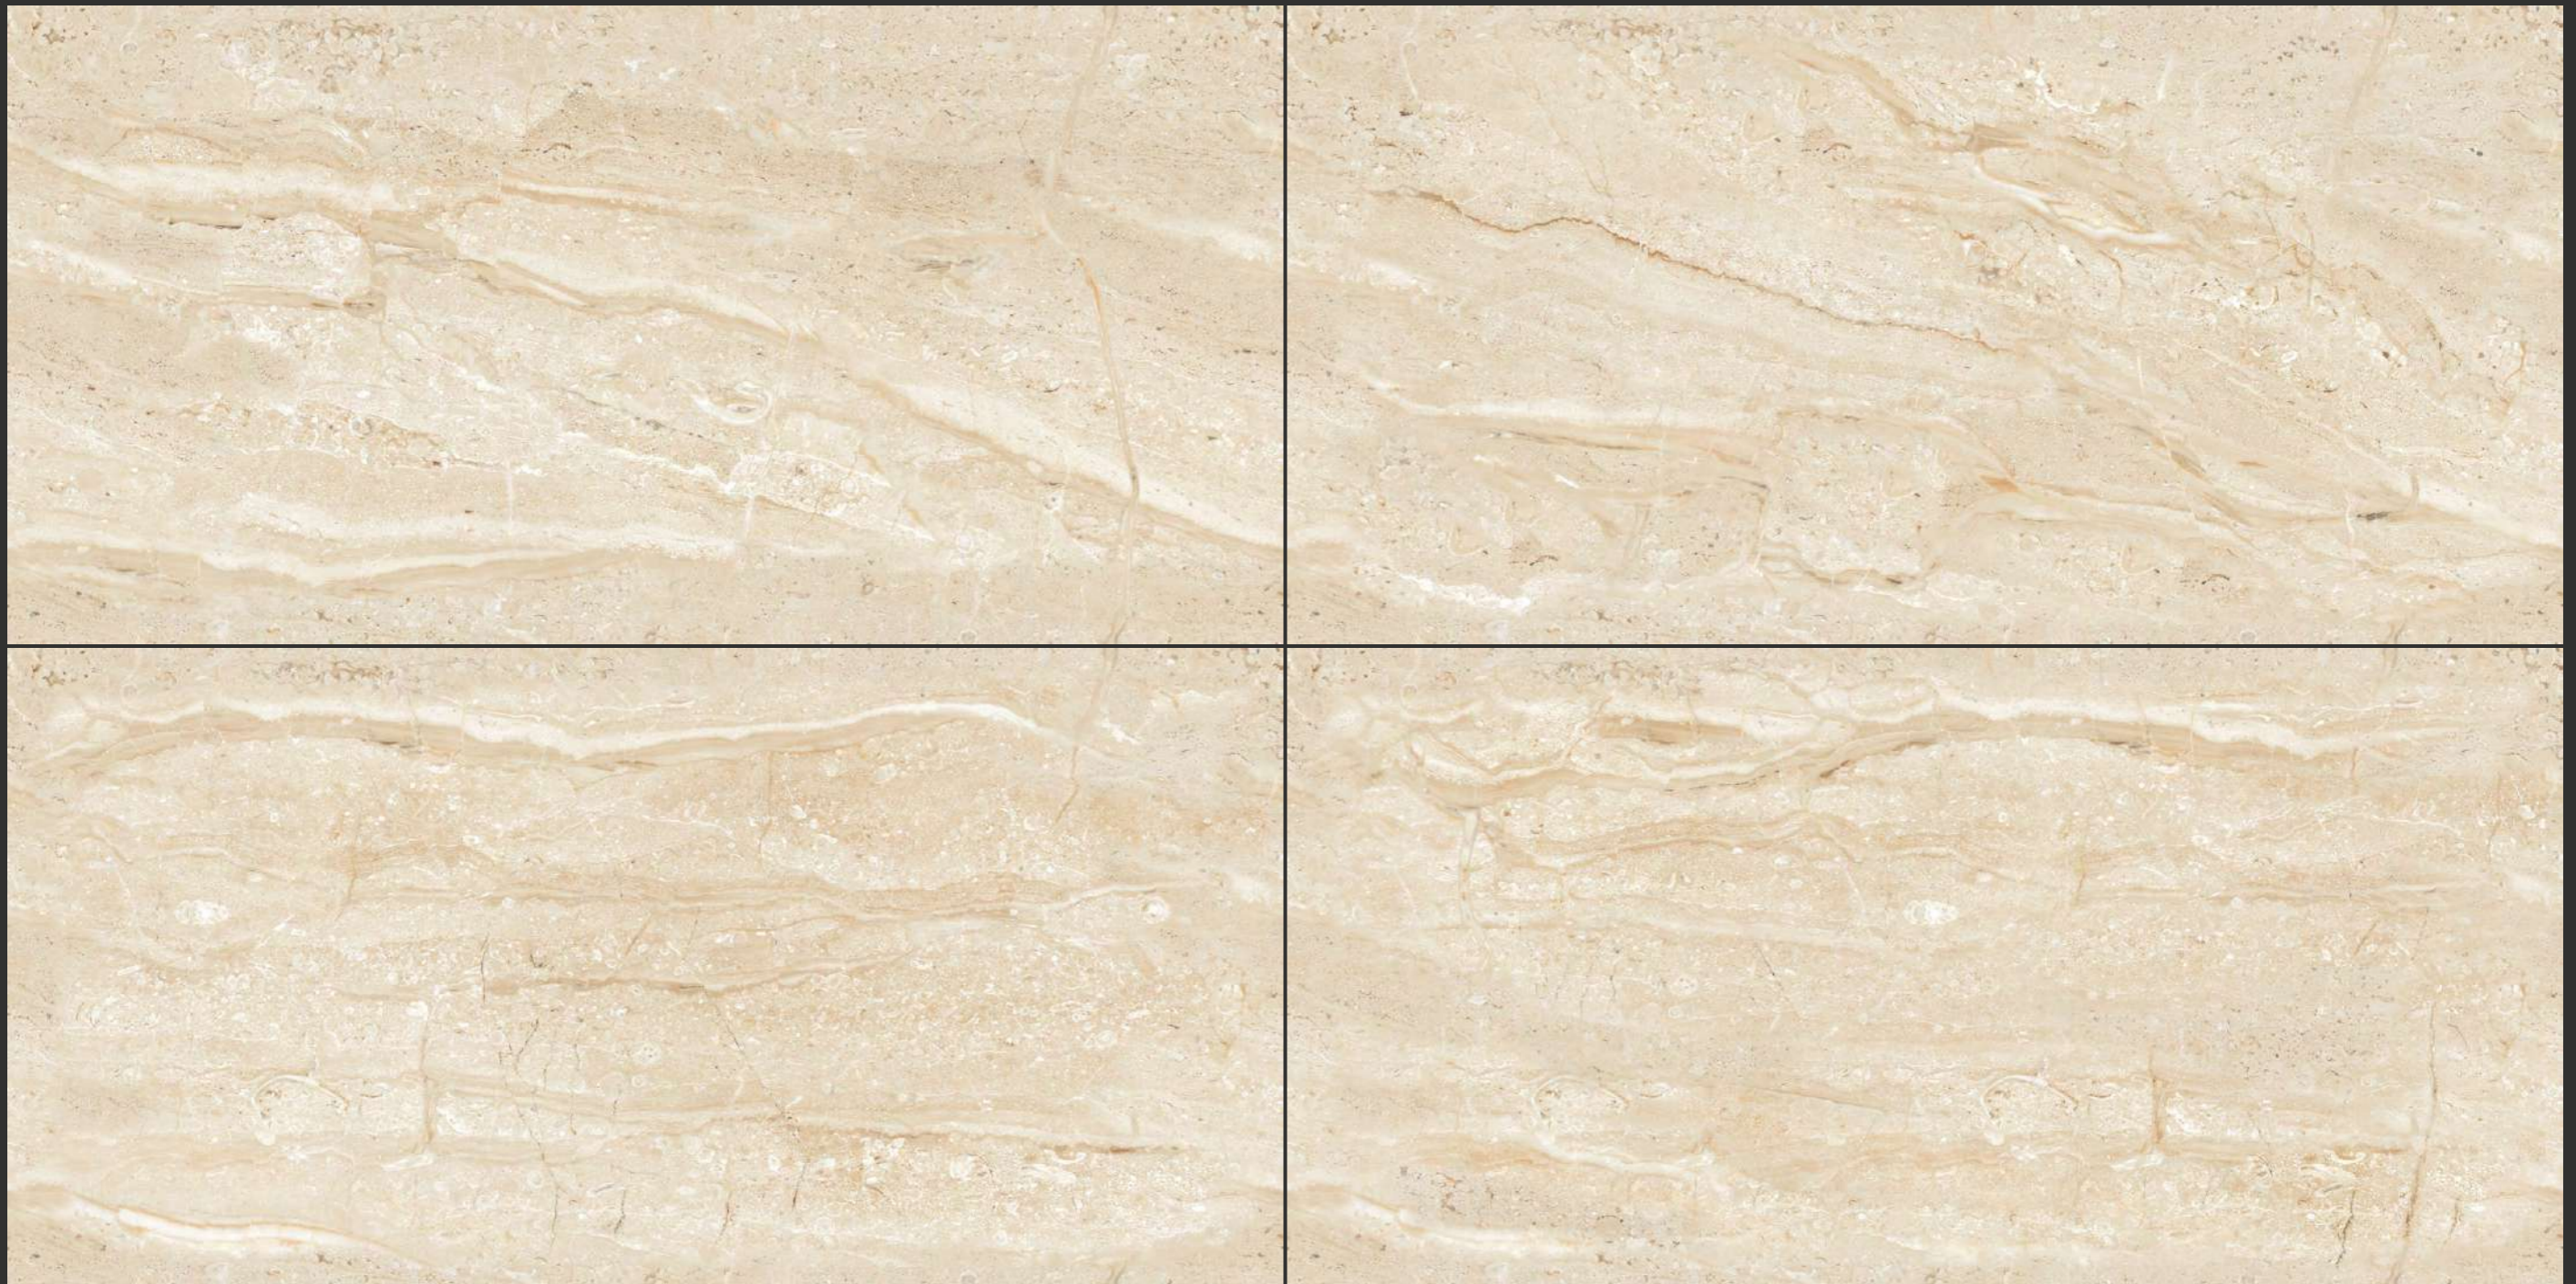

600x
1200mm

INFINITE
COLLECTION

I - CROWED WHITE

www.l-tile.com

SURFACE :
GLOSSY

600x
1200mm

INFINITE
COLLECTION

I - DAYNA VICTORIA