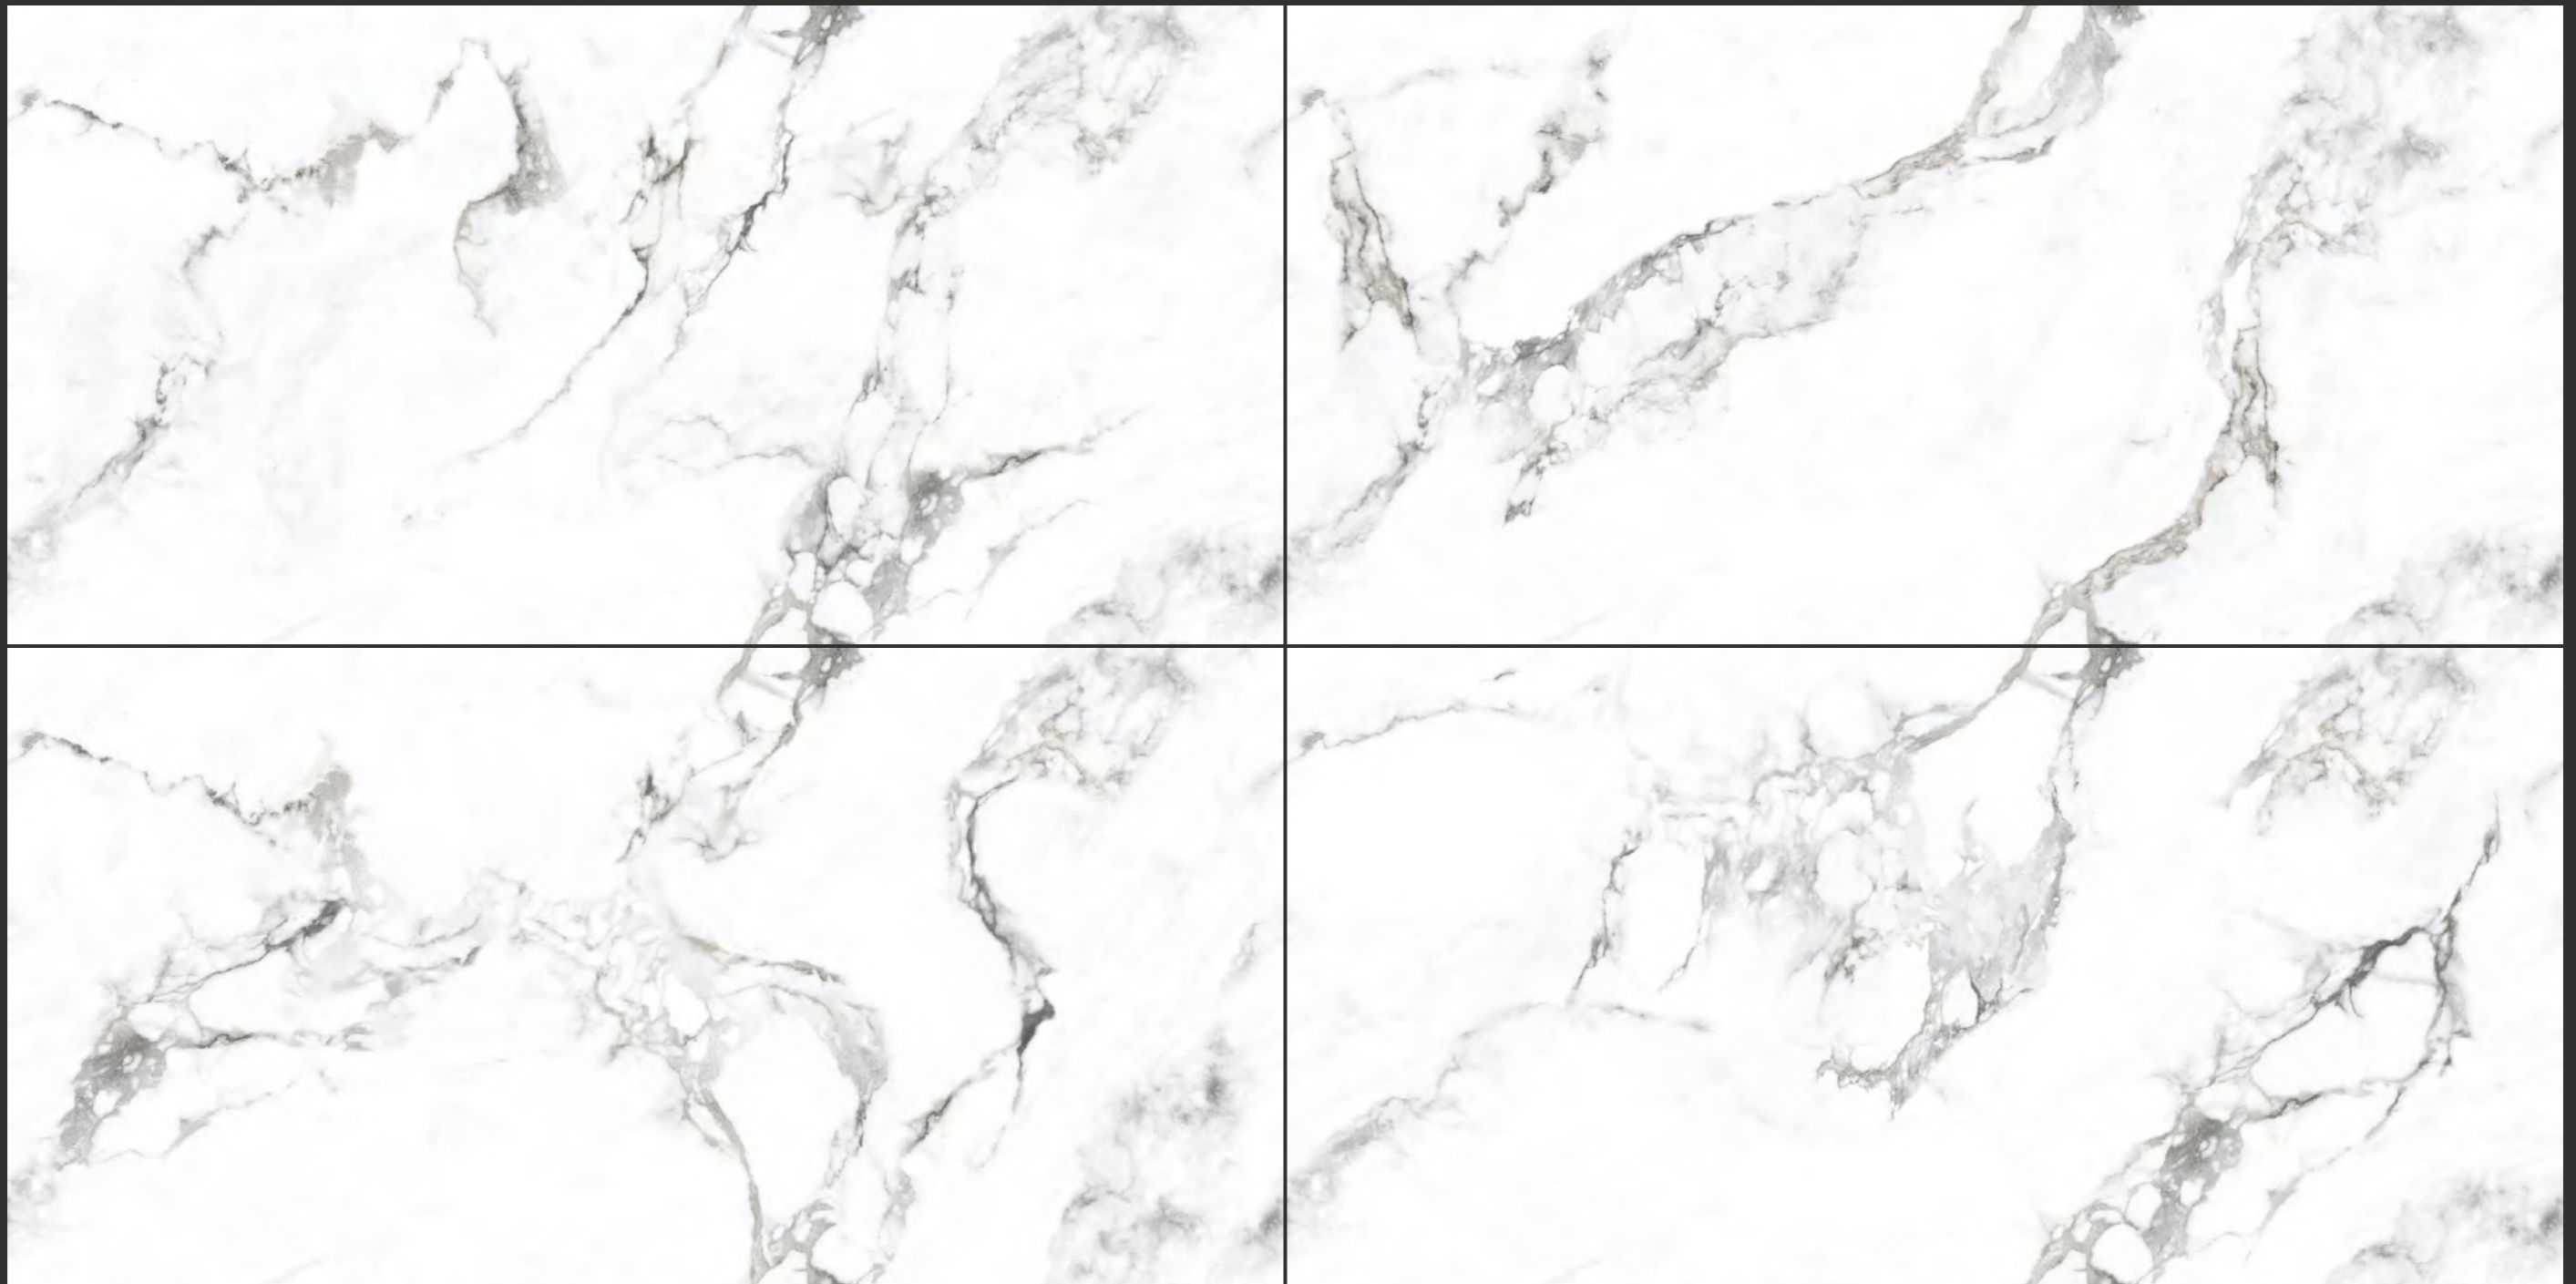

SURFACE :
GLOSSY

600x
1200mm

INFINITE
COLLECTION

I - KAMRON GREY

www.l-tile.com