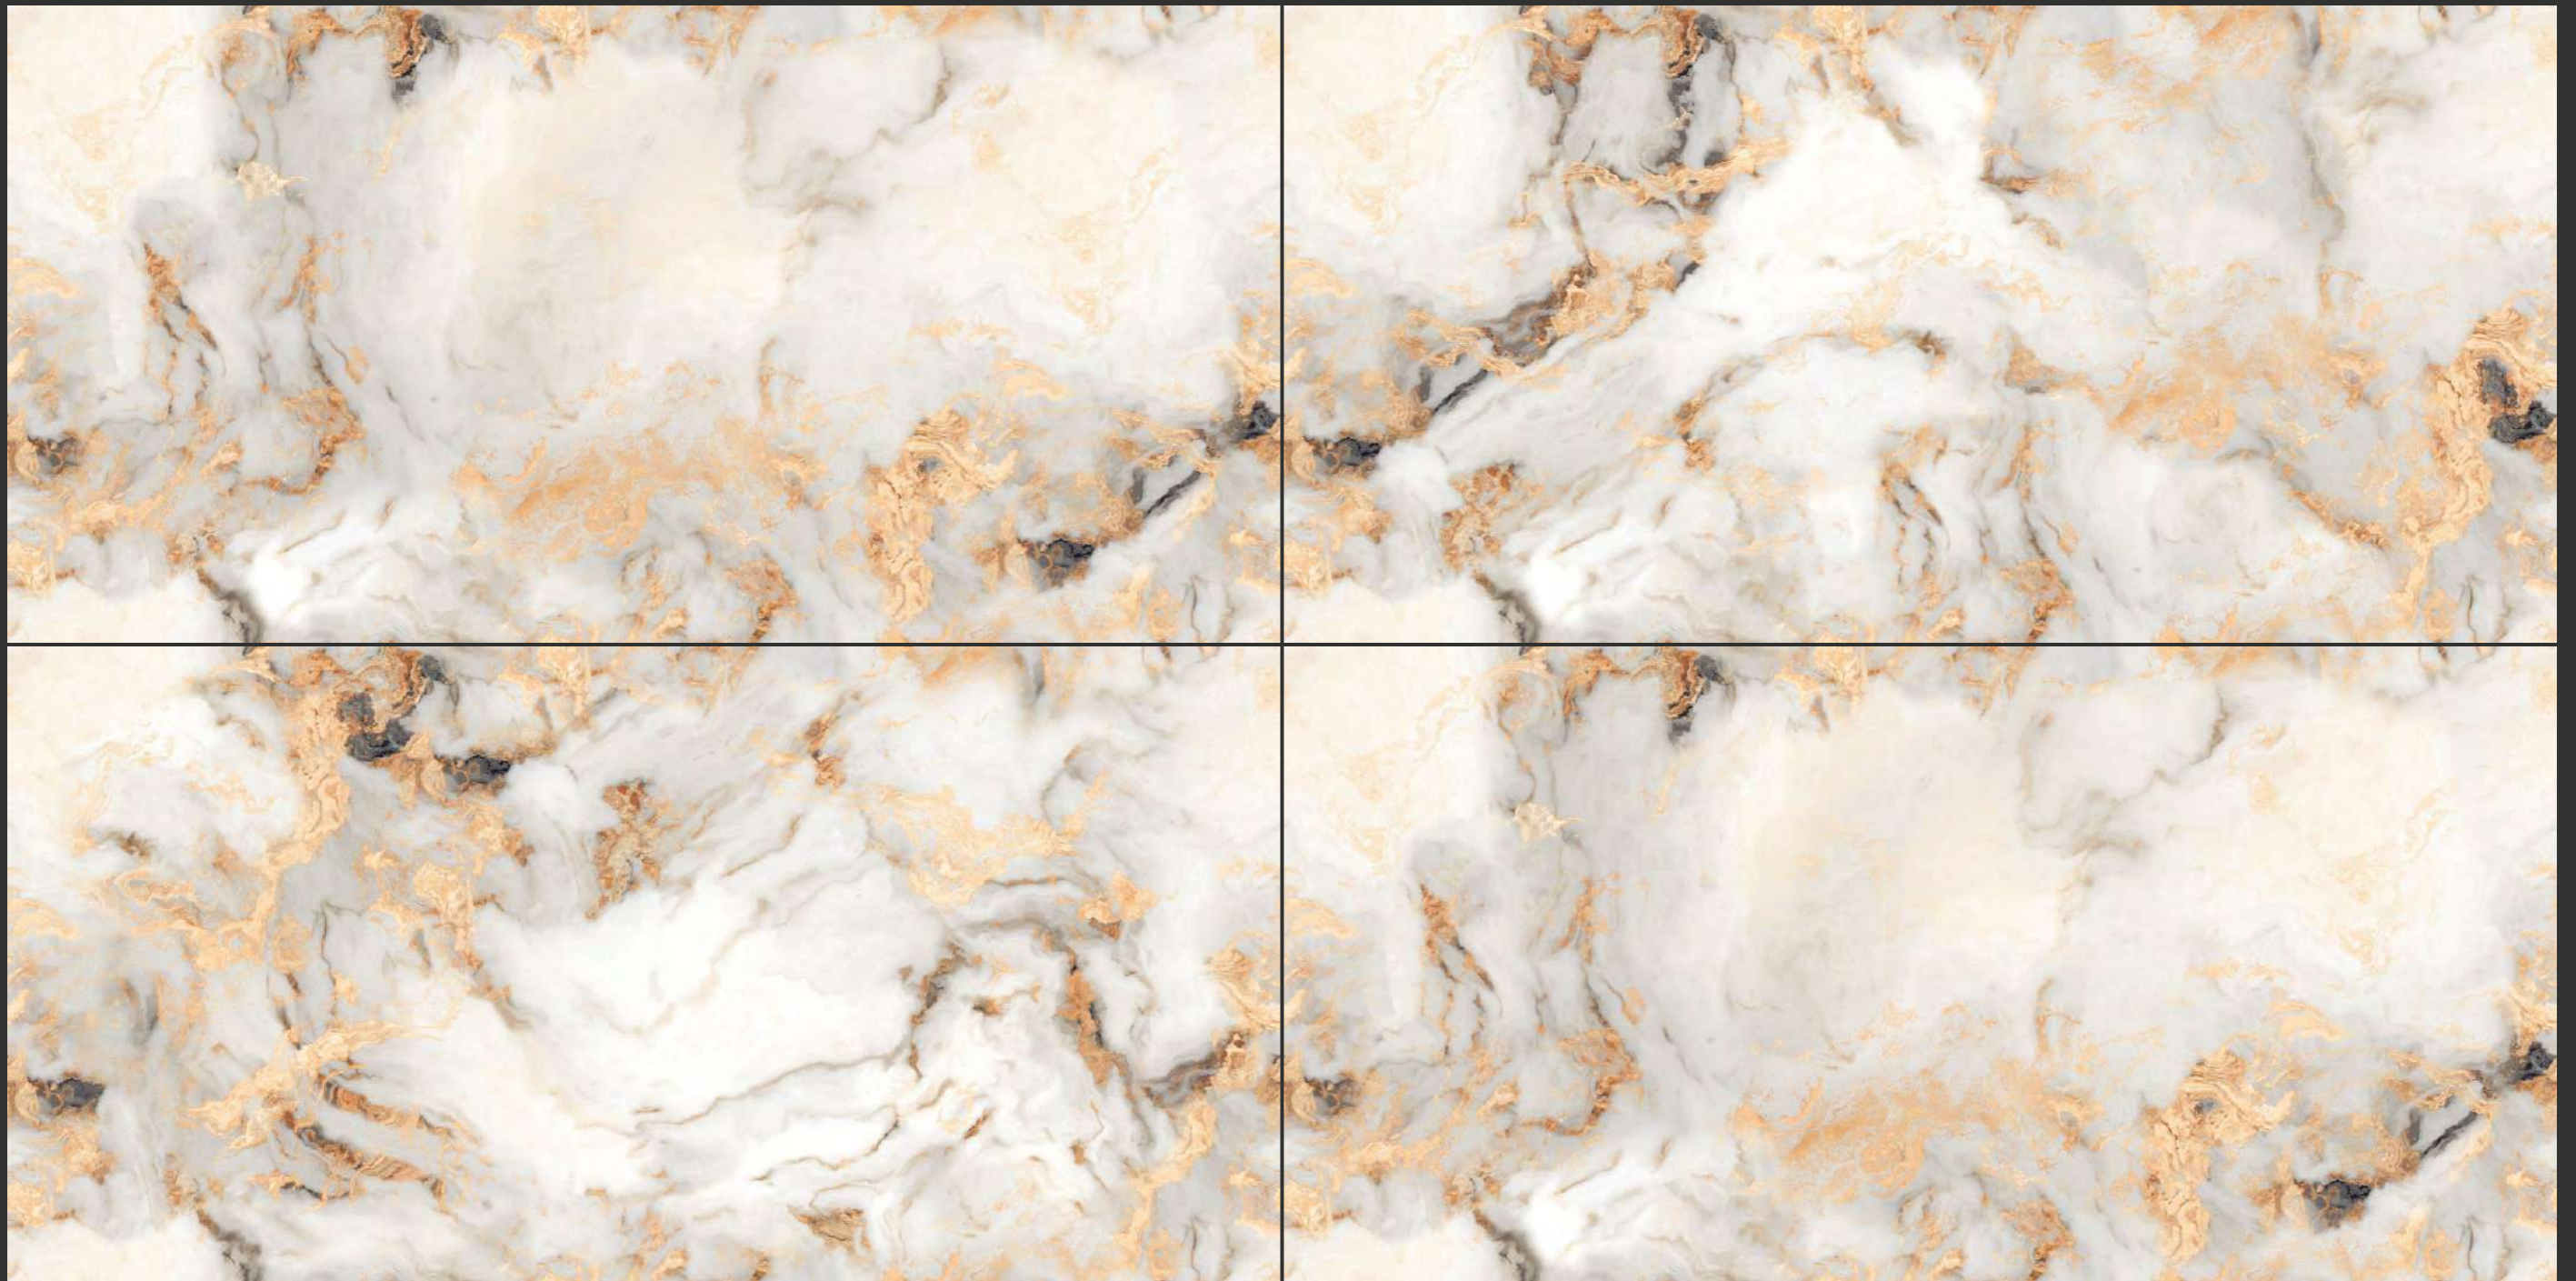

SURFACE :
GLOSSY

600x
1200mm

INFINITE
COLLECTION

L-TILE
PAVING THE FUTURE

I - ESTILLO GOLD

www.l-tile.com