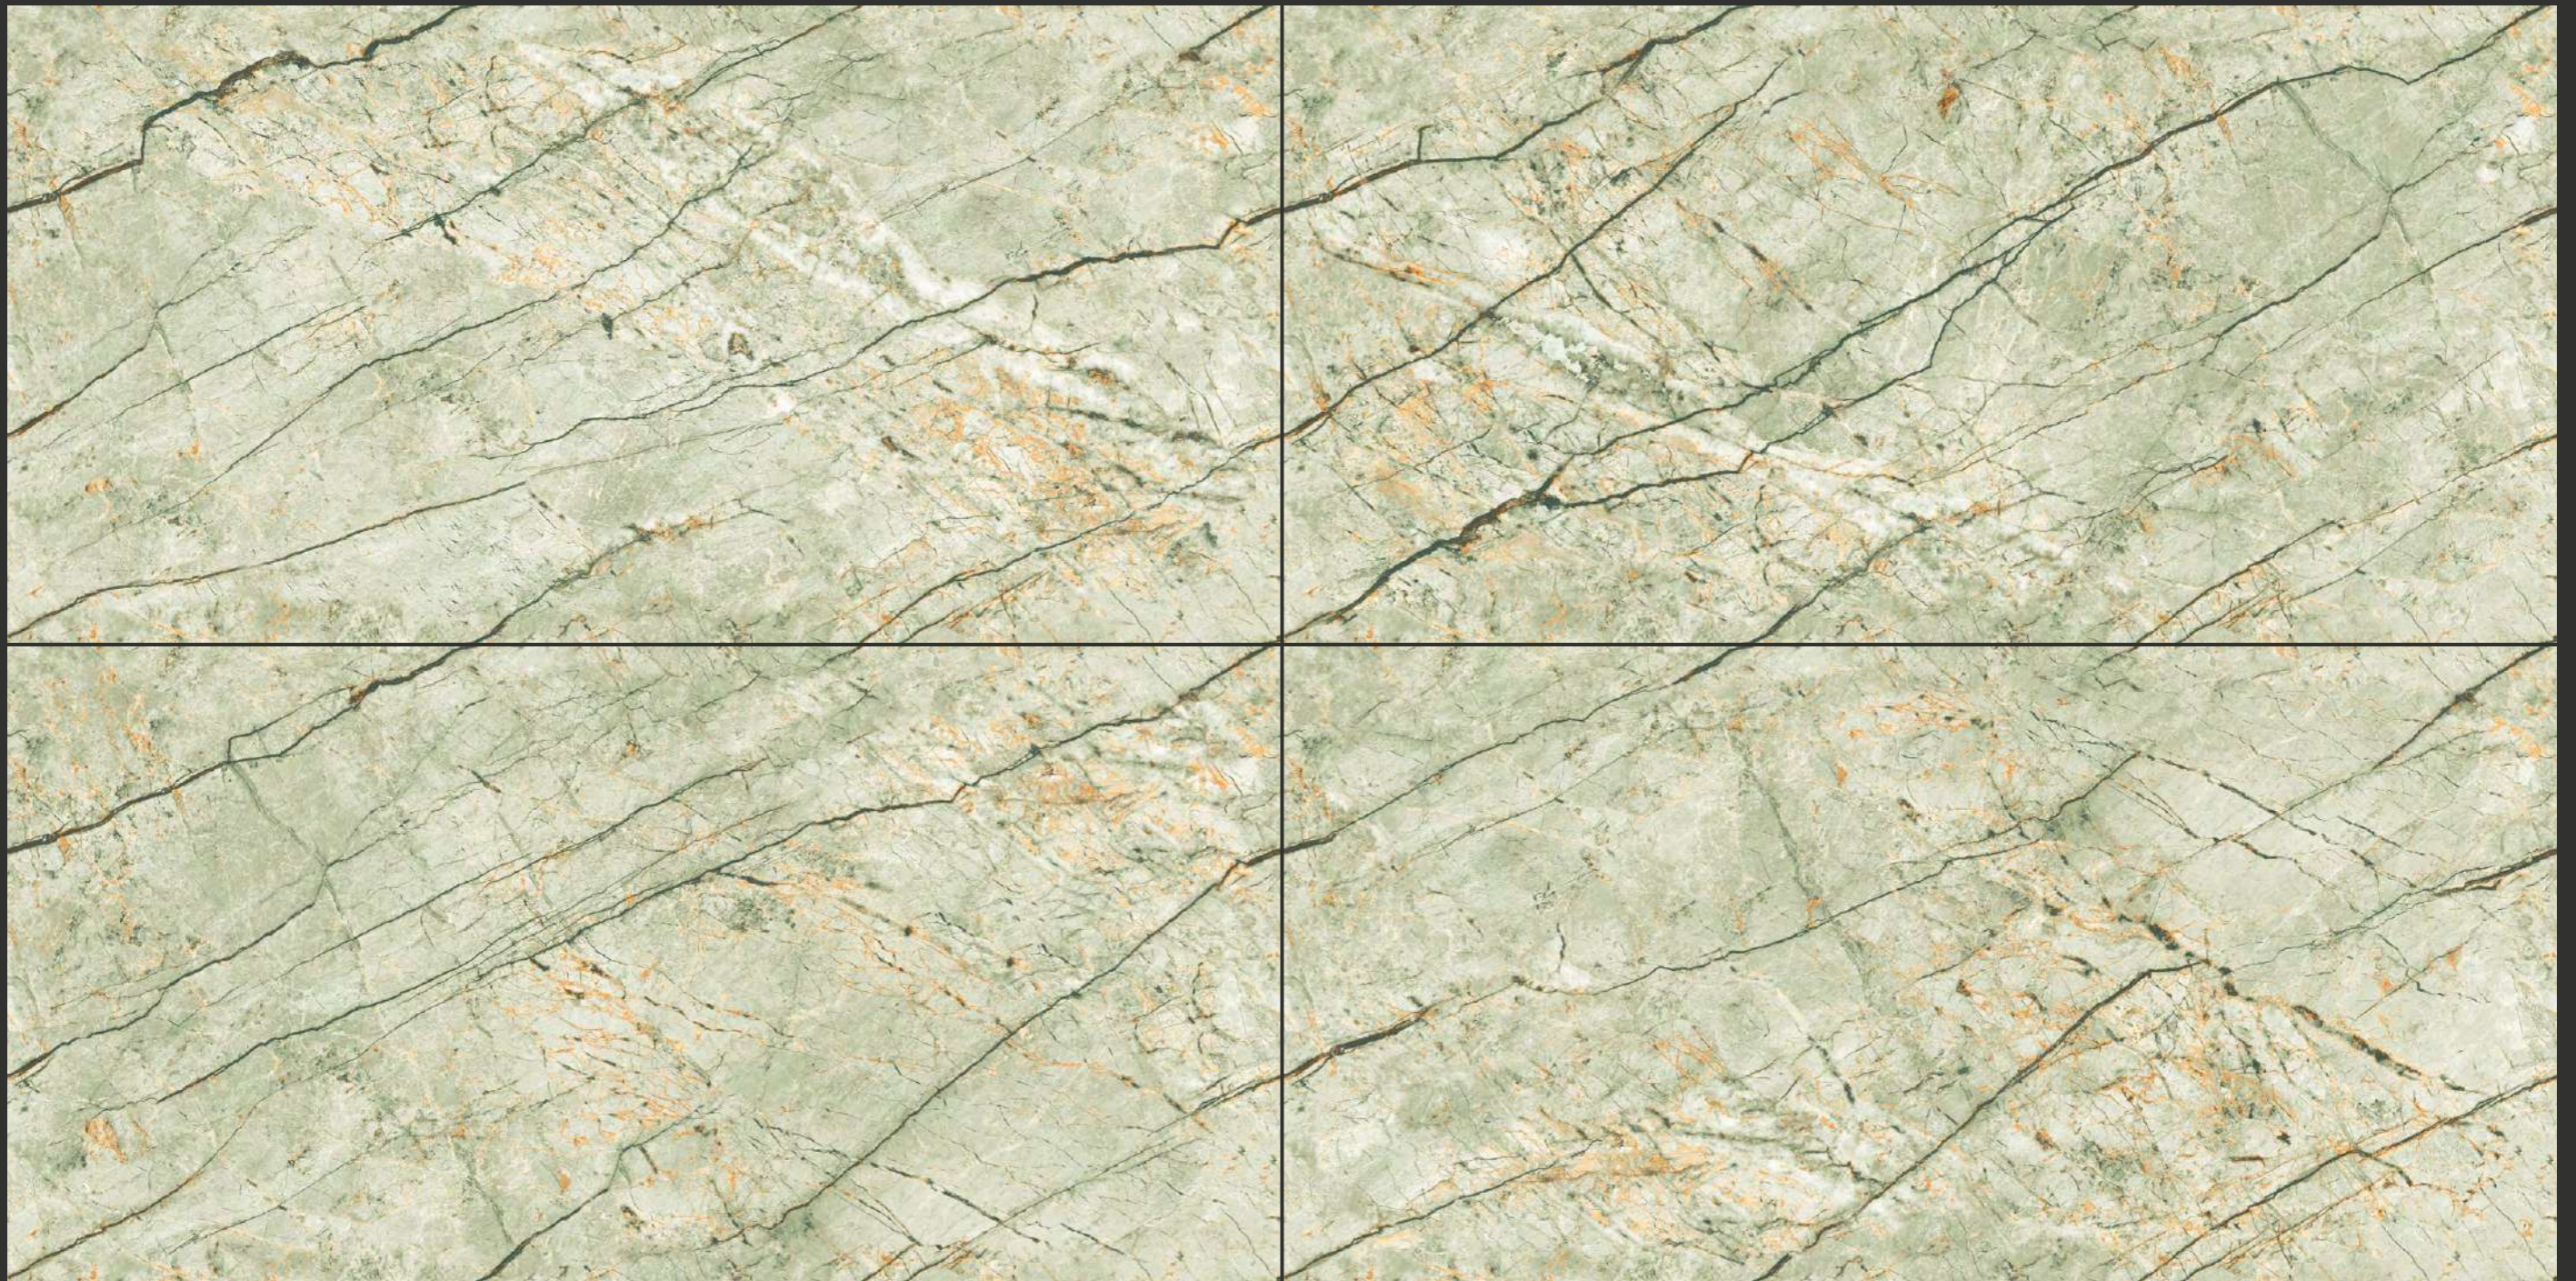

SURFACE :
GLOSSY

600x
1200mm

INFINITE
COLLECTION

L-TILE
PAVING THE FUTURE

I - PHANTOM GREEN

www.l-tile.com