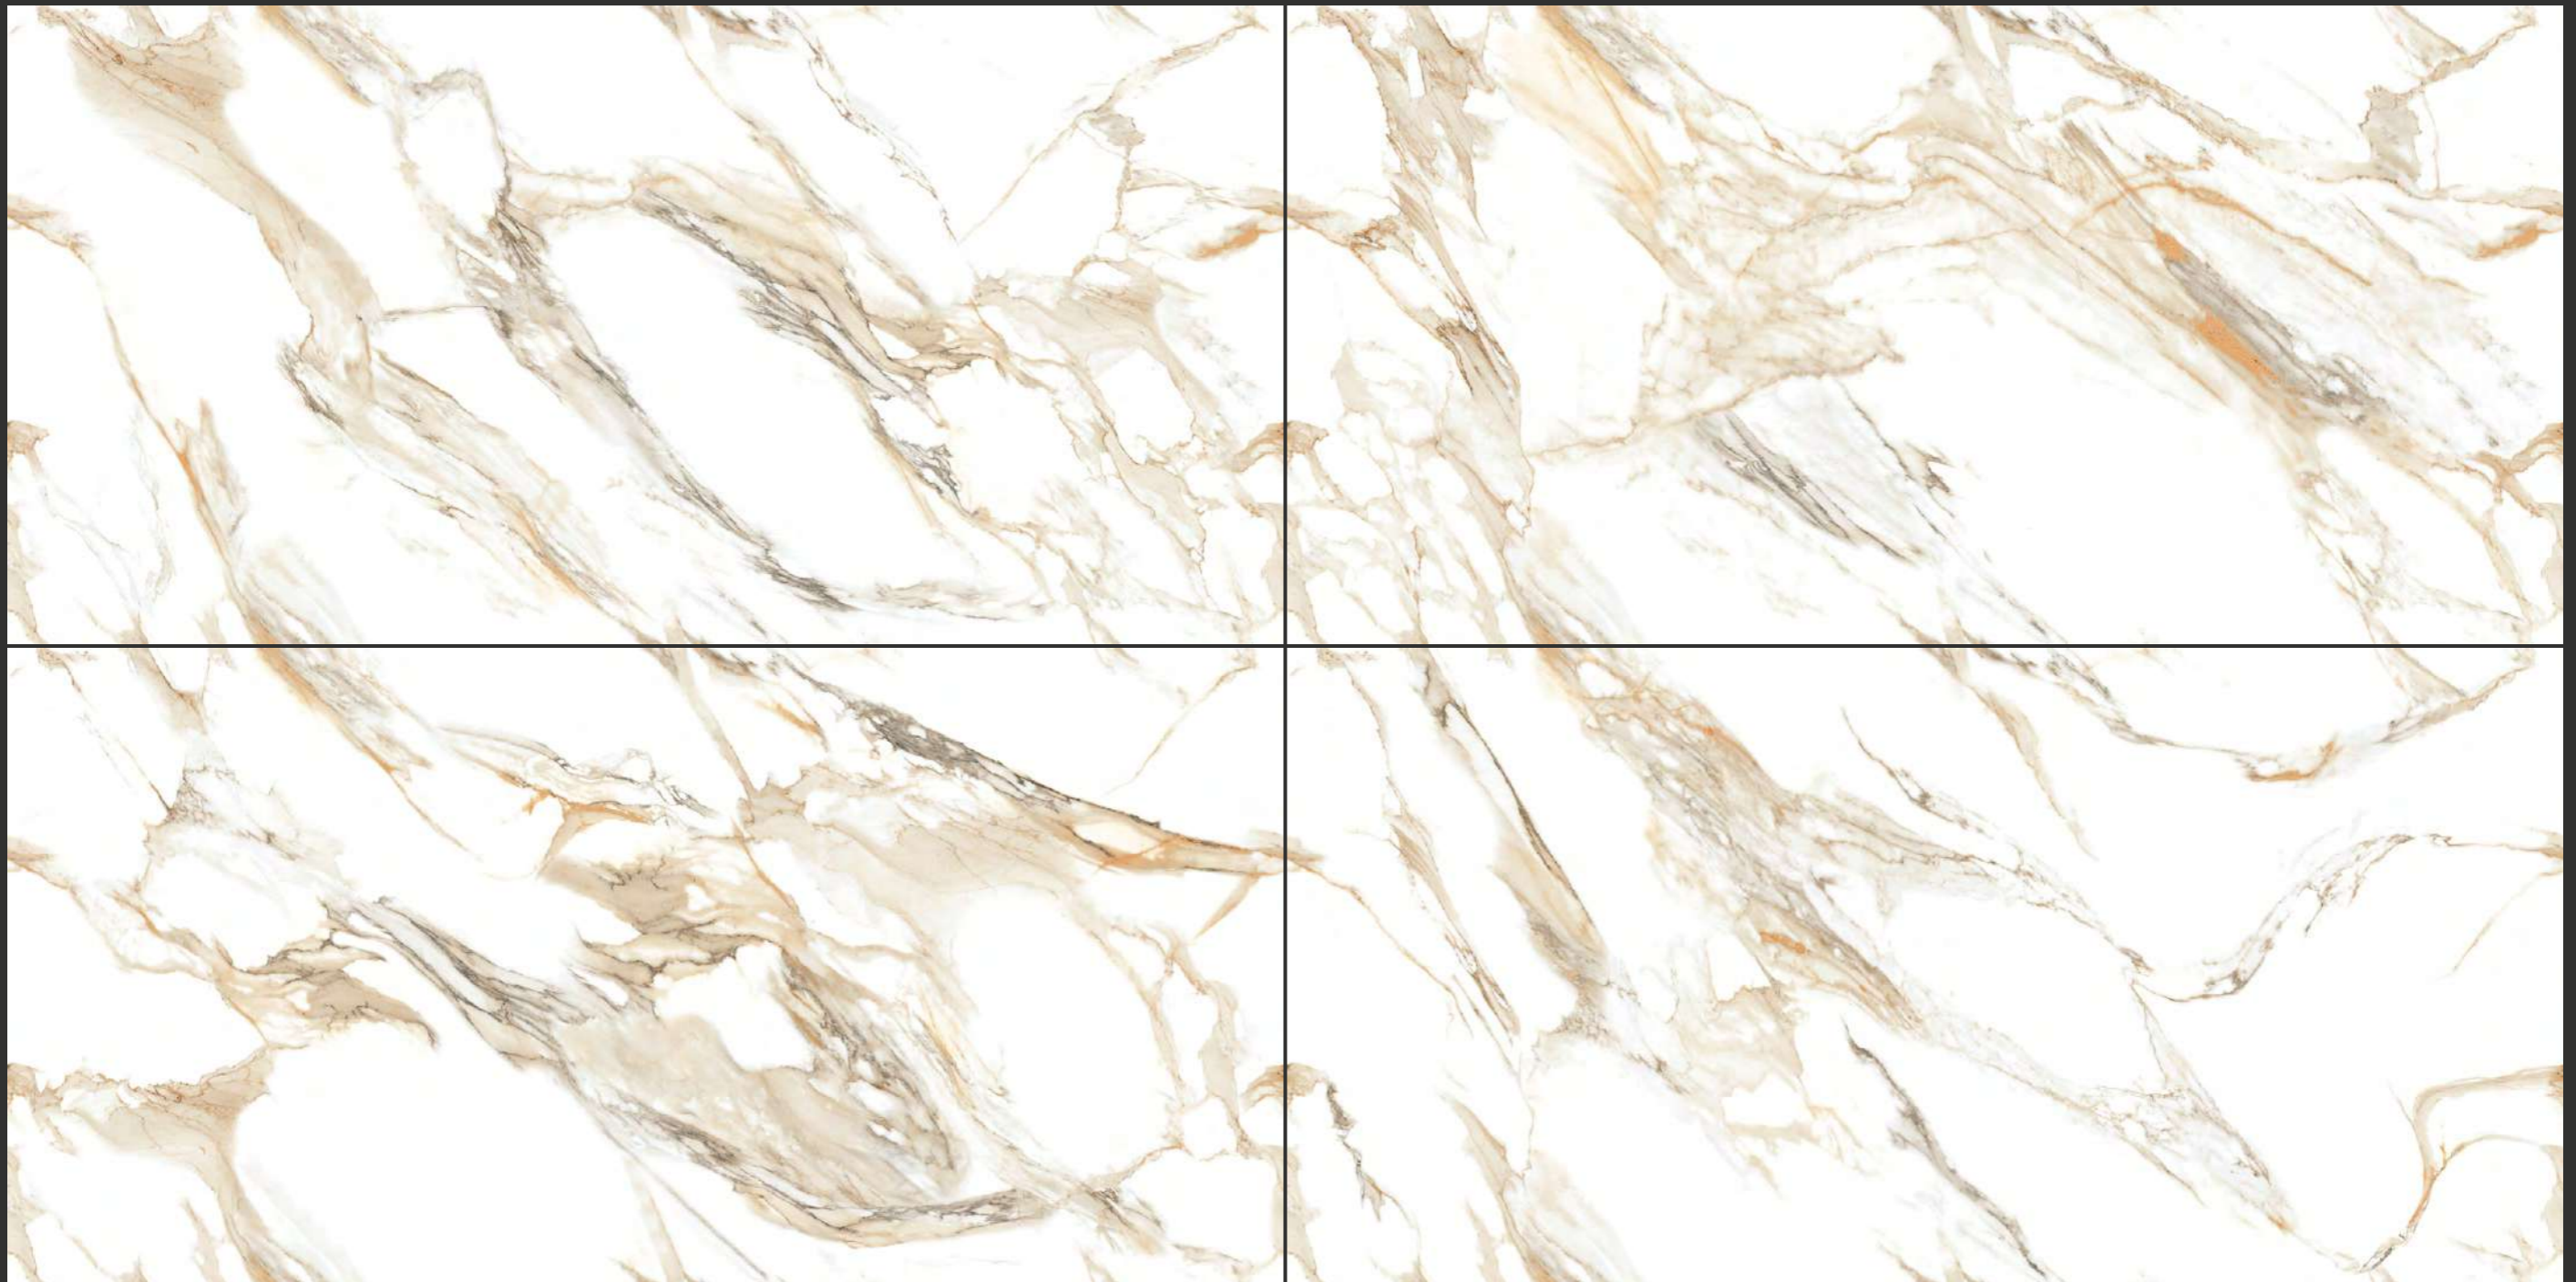

I - SALVA WHITE

www.l-tile.com

SURFACE :
GLOSSY

600x
1200mm

INFINITE
COLLECTION

L-TILE
PAVING THE FUTURE

I - SILKY

www.l-tile.com