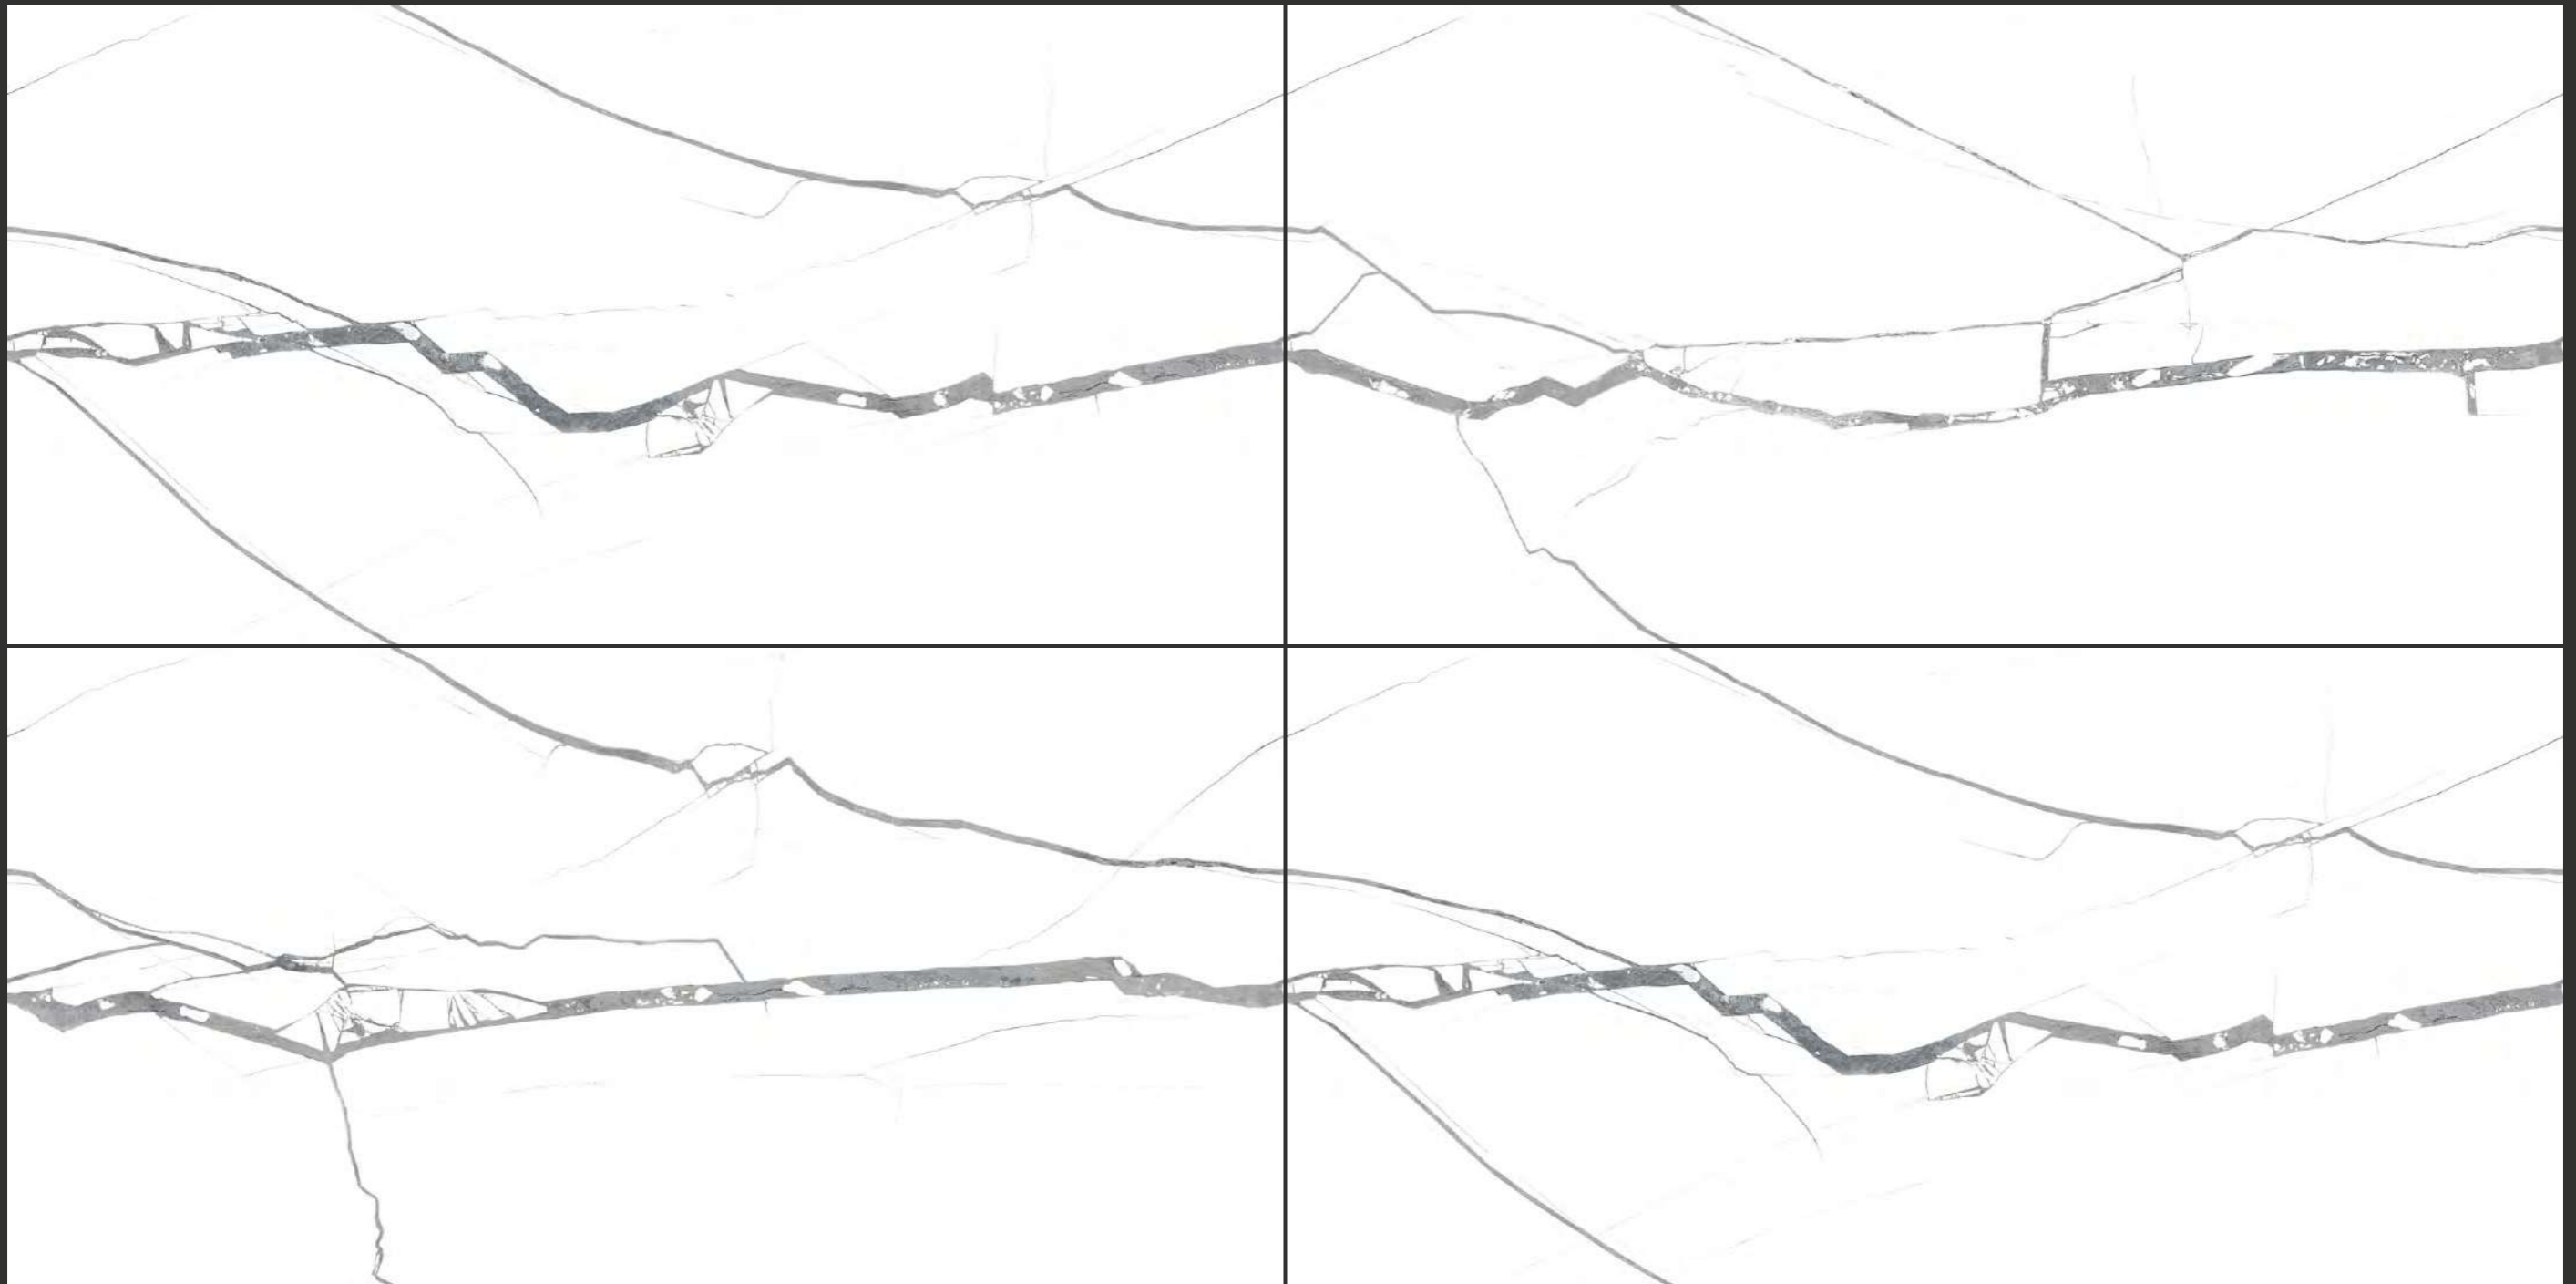

SURFACE :
GLOSSY

600x
1200mm

INFINITE
COLLECTION

L-TILE
PAVING THE FUTURE

I - PARISIAN WHITE

www.l-tile.com