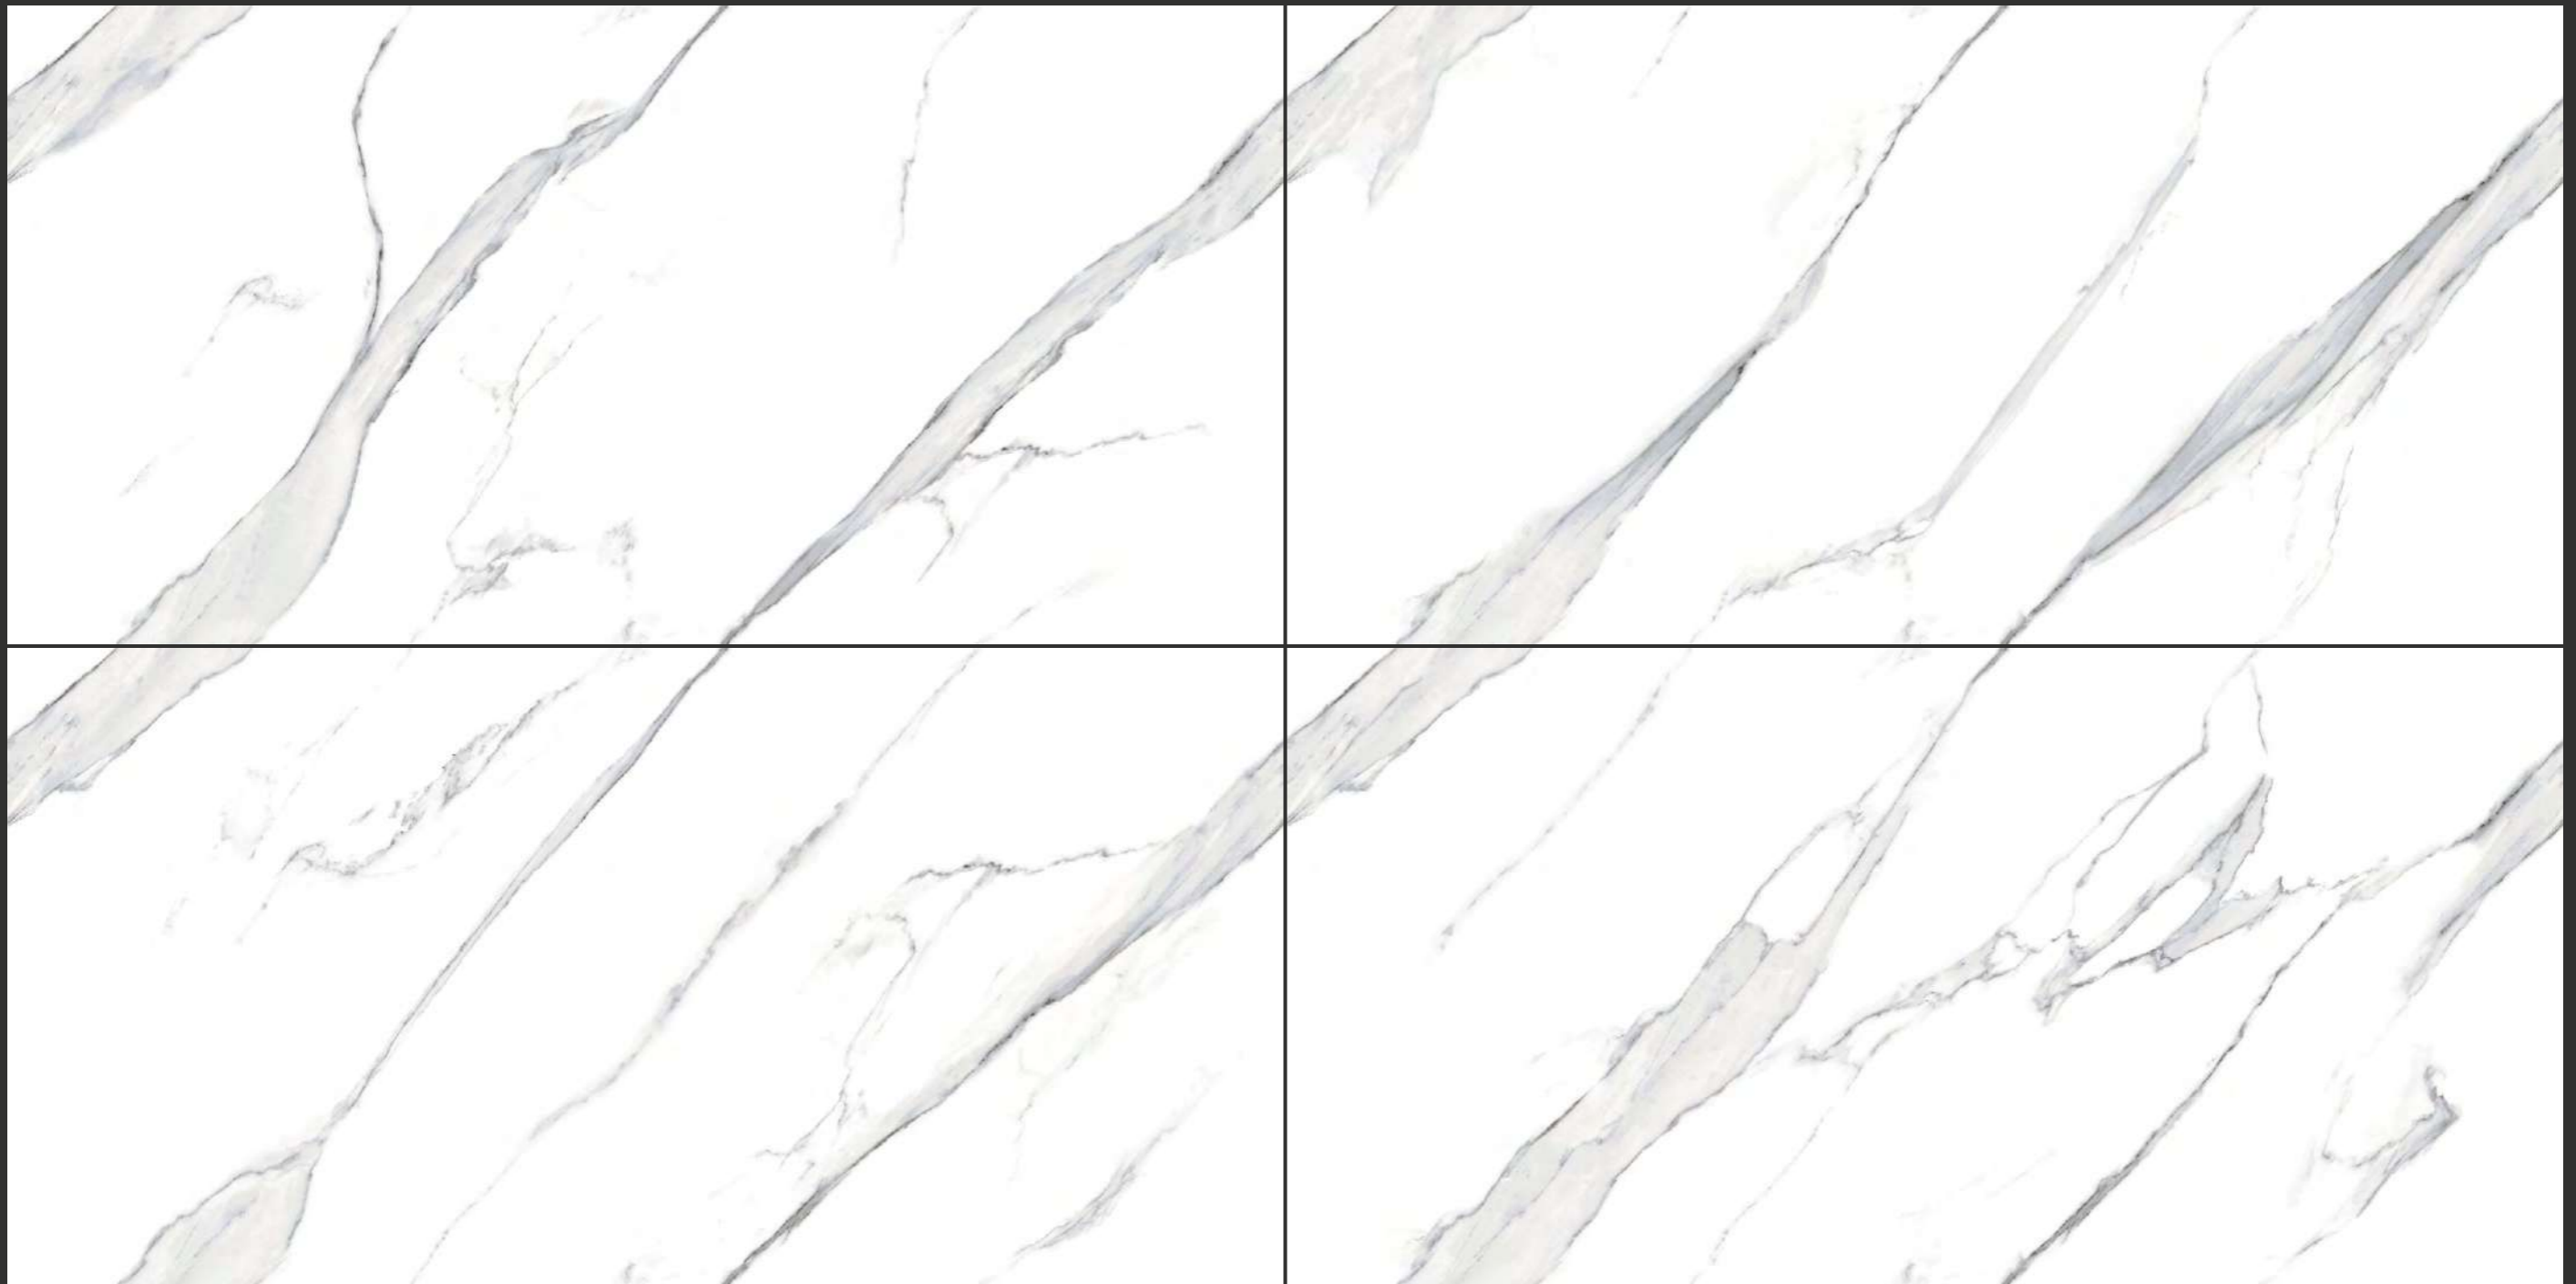

SURFACE :
GLOSSY

600x
1200mm

INFINITE
COLLECTION

L-TILE
PAVING THE FUTURE

I - VENUS

www.l-tile.com