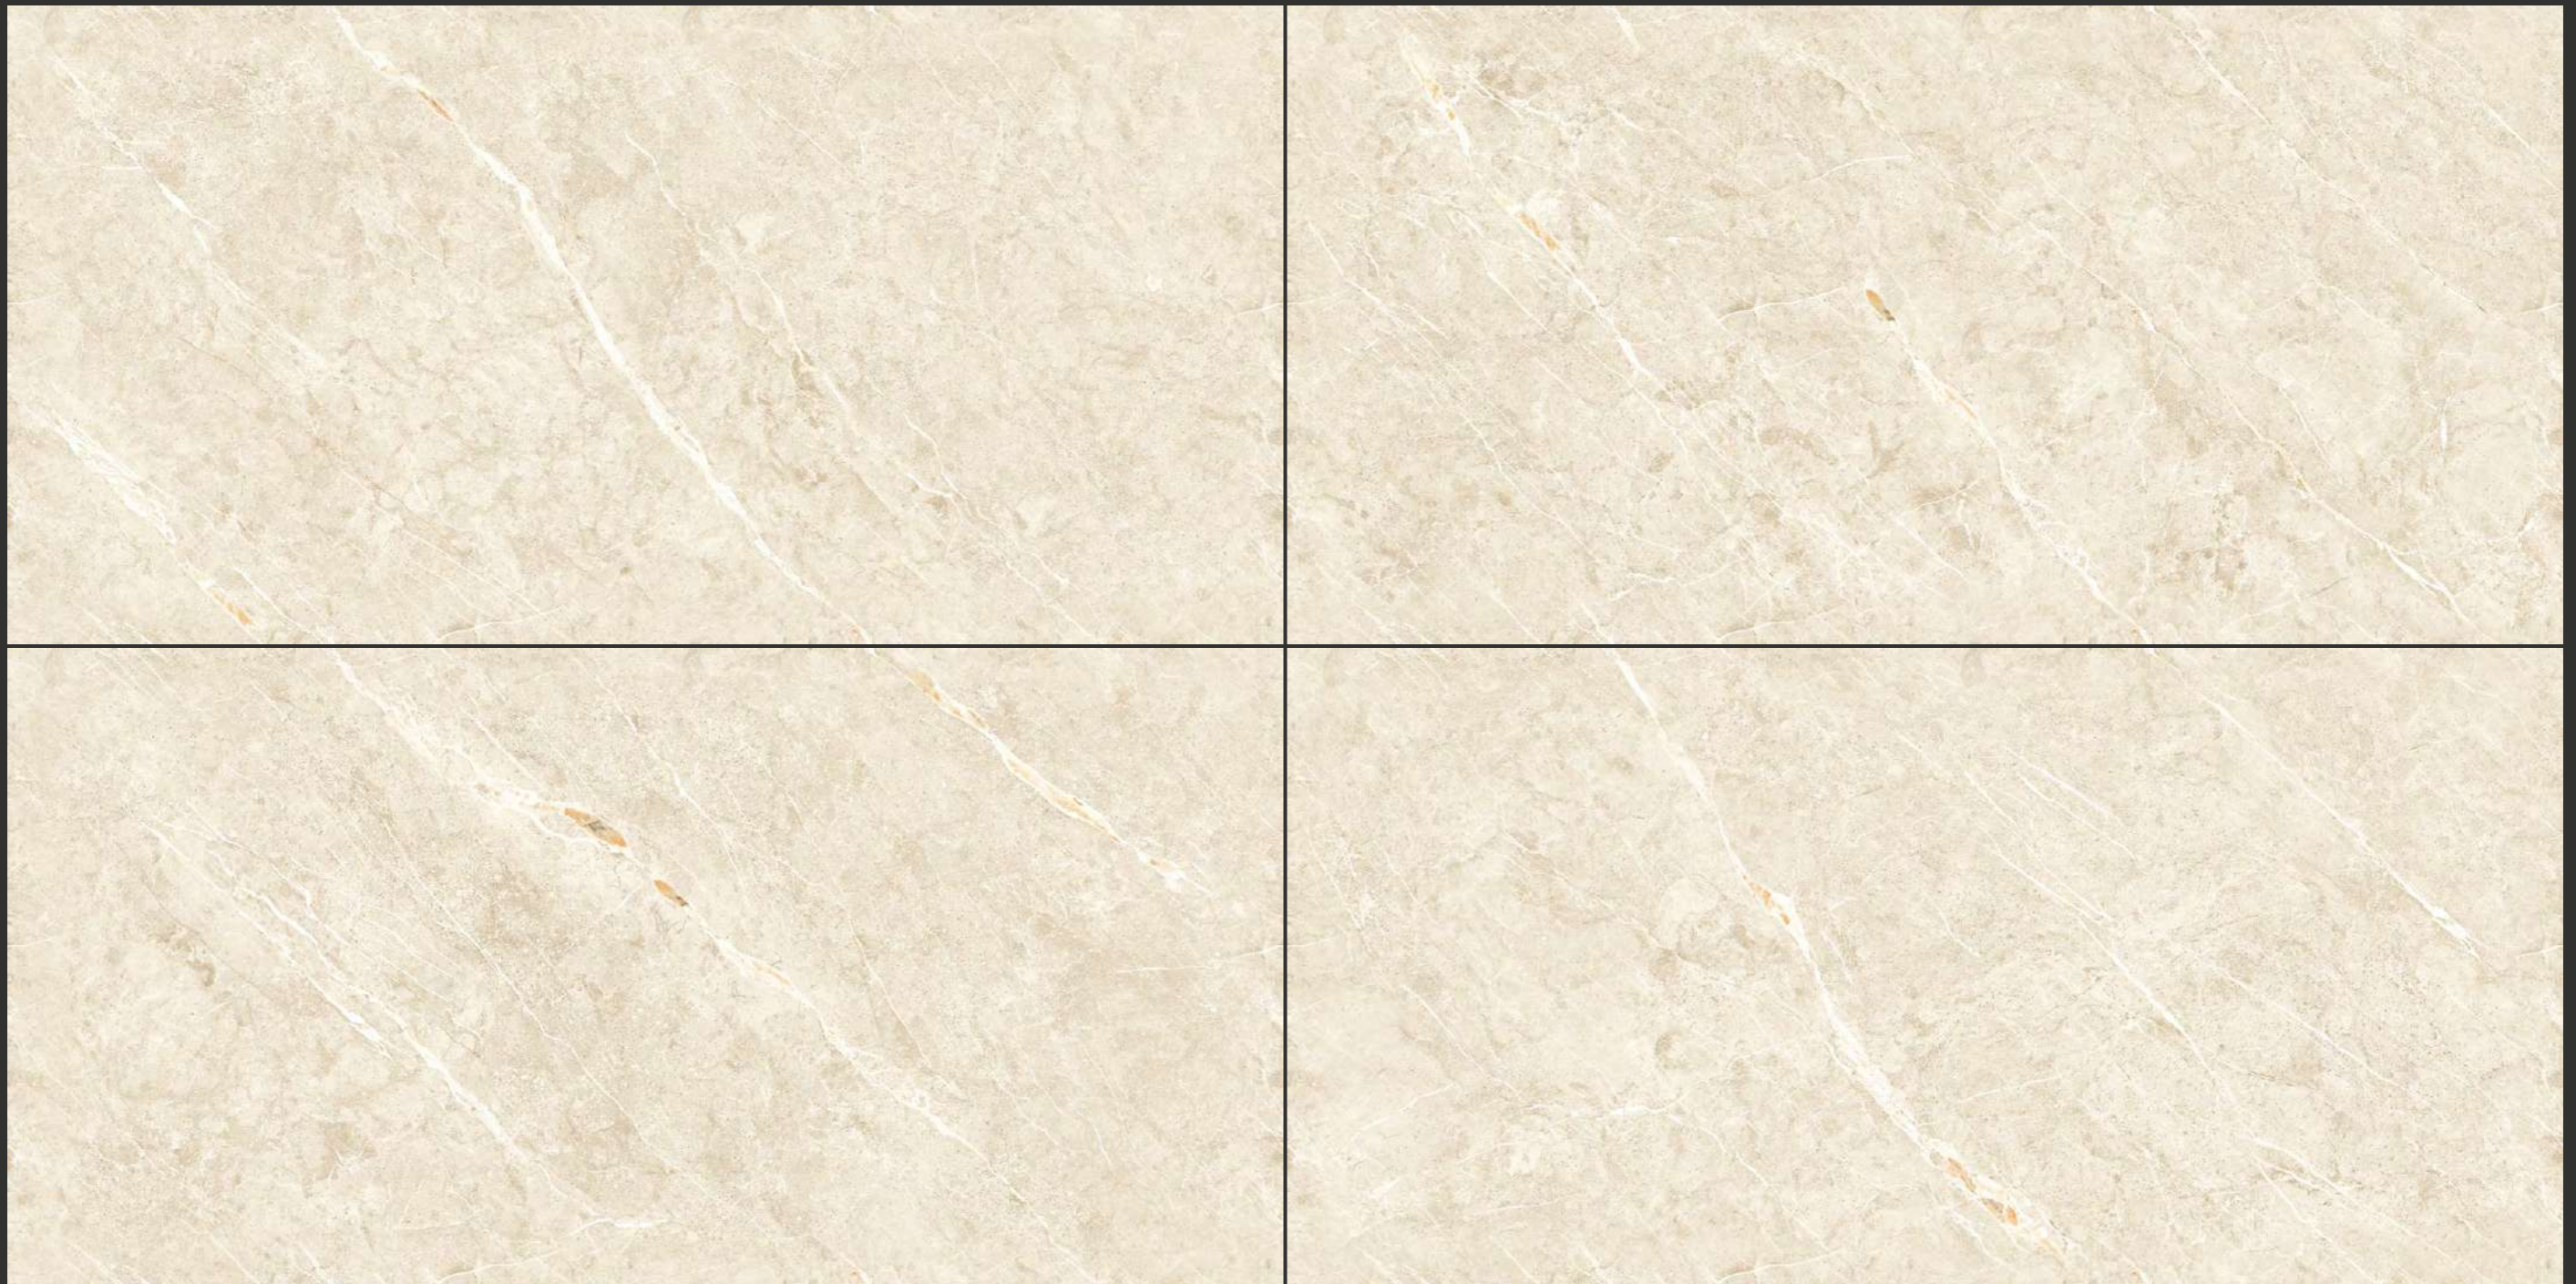

SURFACE :
GLOSSY

600x
1200mm

INFINITE
COLLECTION

I - STELLAR GREY

www.l-tile.com

SURFACE :
GLOSSY

600x
1200mm

INFINITE
COLLECTION