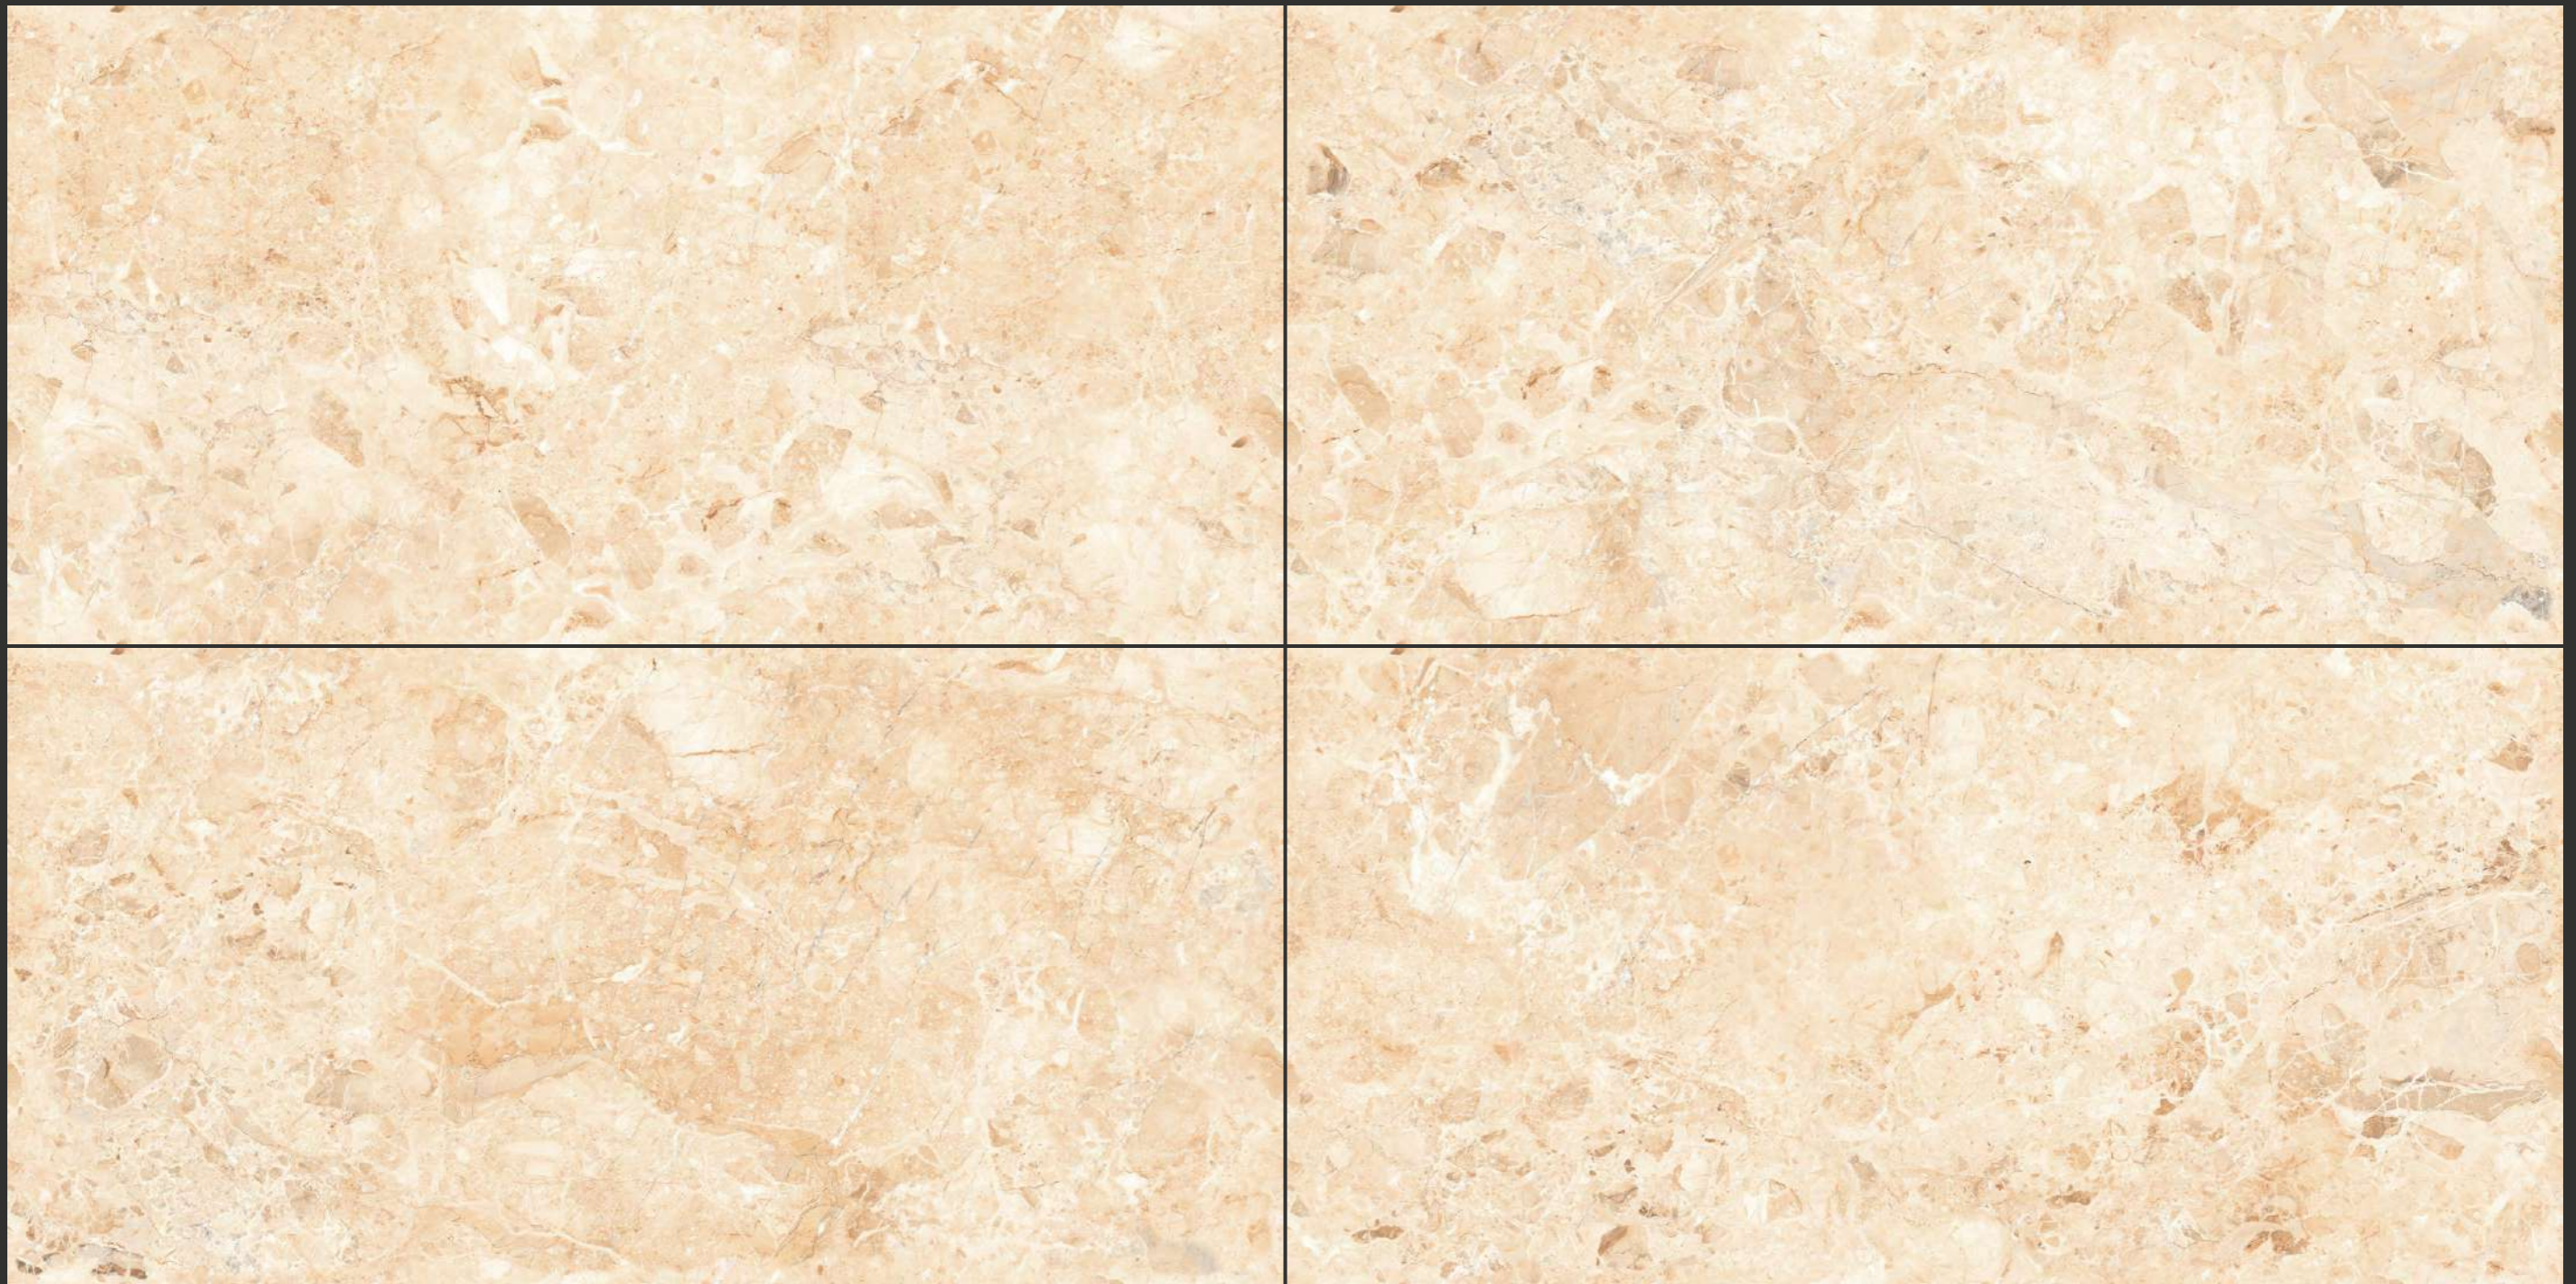

SURFACE :
GLOSSY

600x
1200mm

INFINITE
COLLECTION

L-TILE
PAVING THE FUTURE

I - WILSON

www.l-tile.com