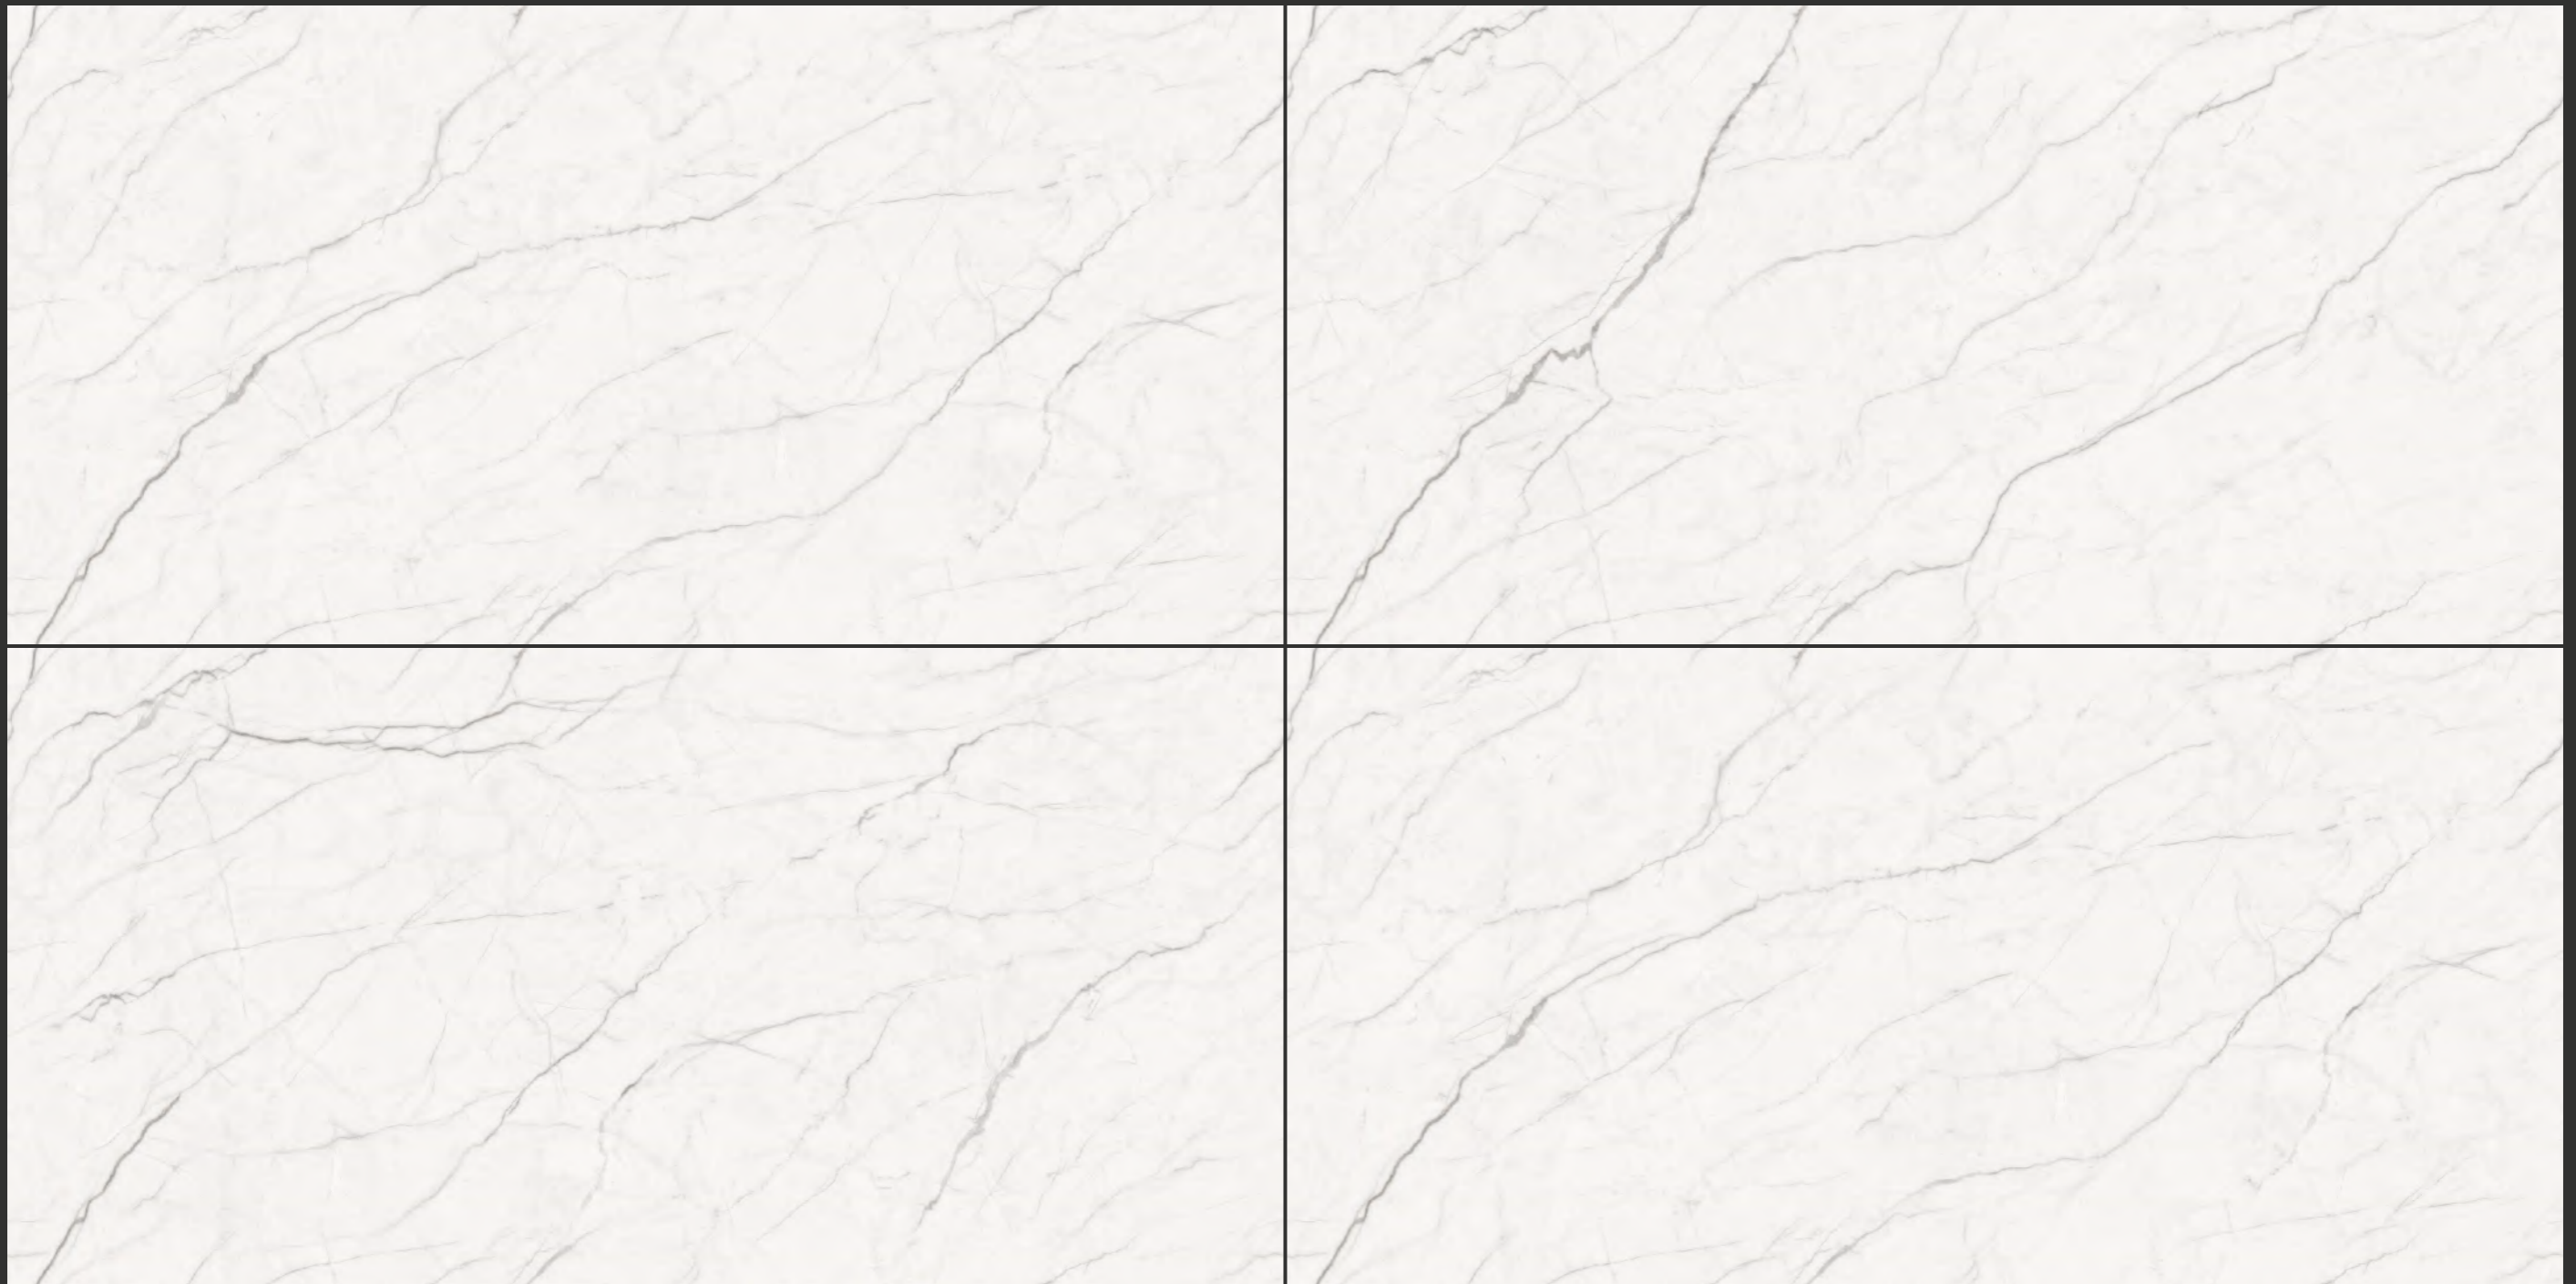

SURFACE :
GLOSSY

600x
1200mm

INFINITE
COLLECTION

I - HAZZEL GREY

www.l-tile.com