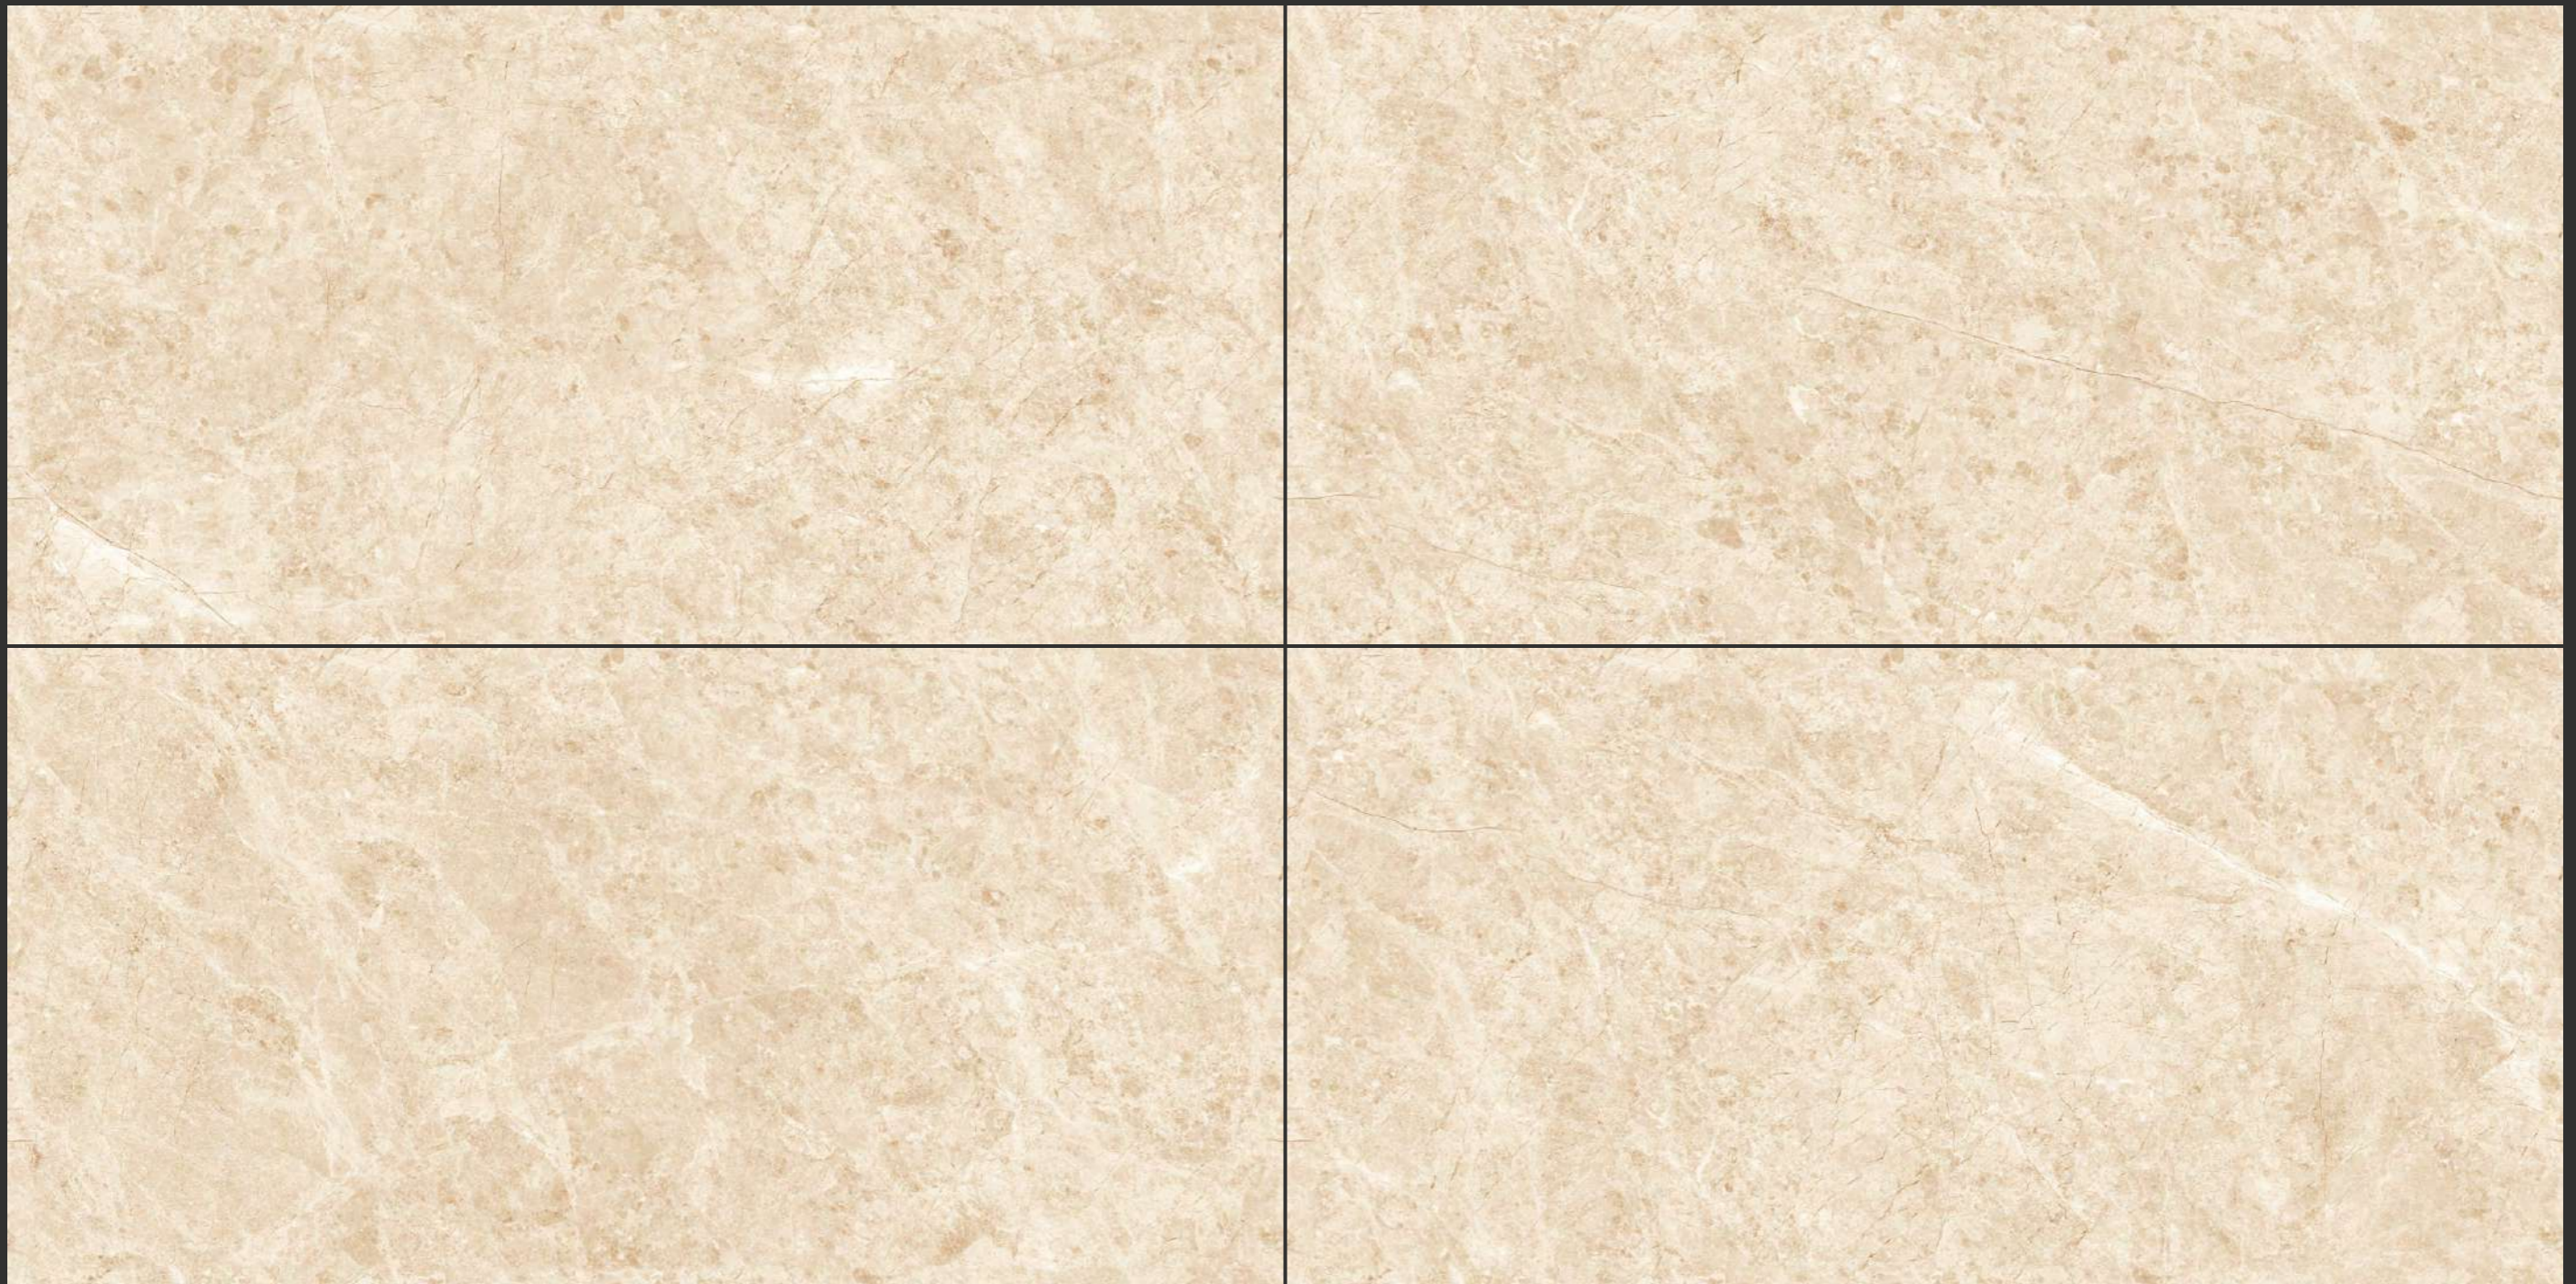

SURFACE :
GLOSSY

600x
1200mm

INFINITE
COLLECTION

I - MARMI BEIGE

www.l-tile.com