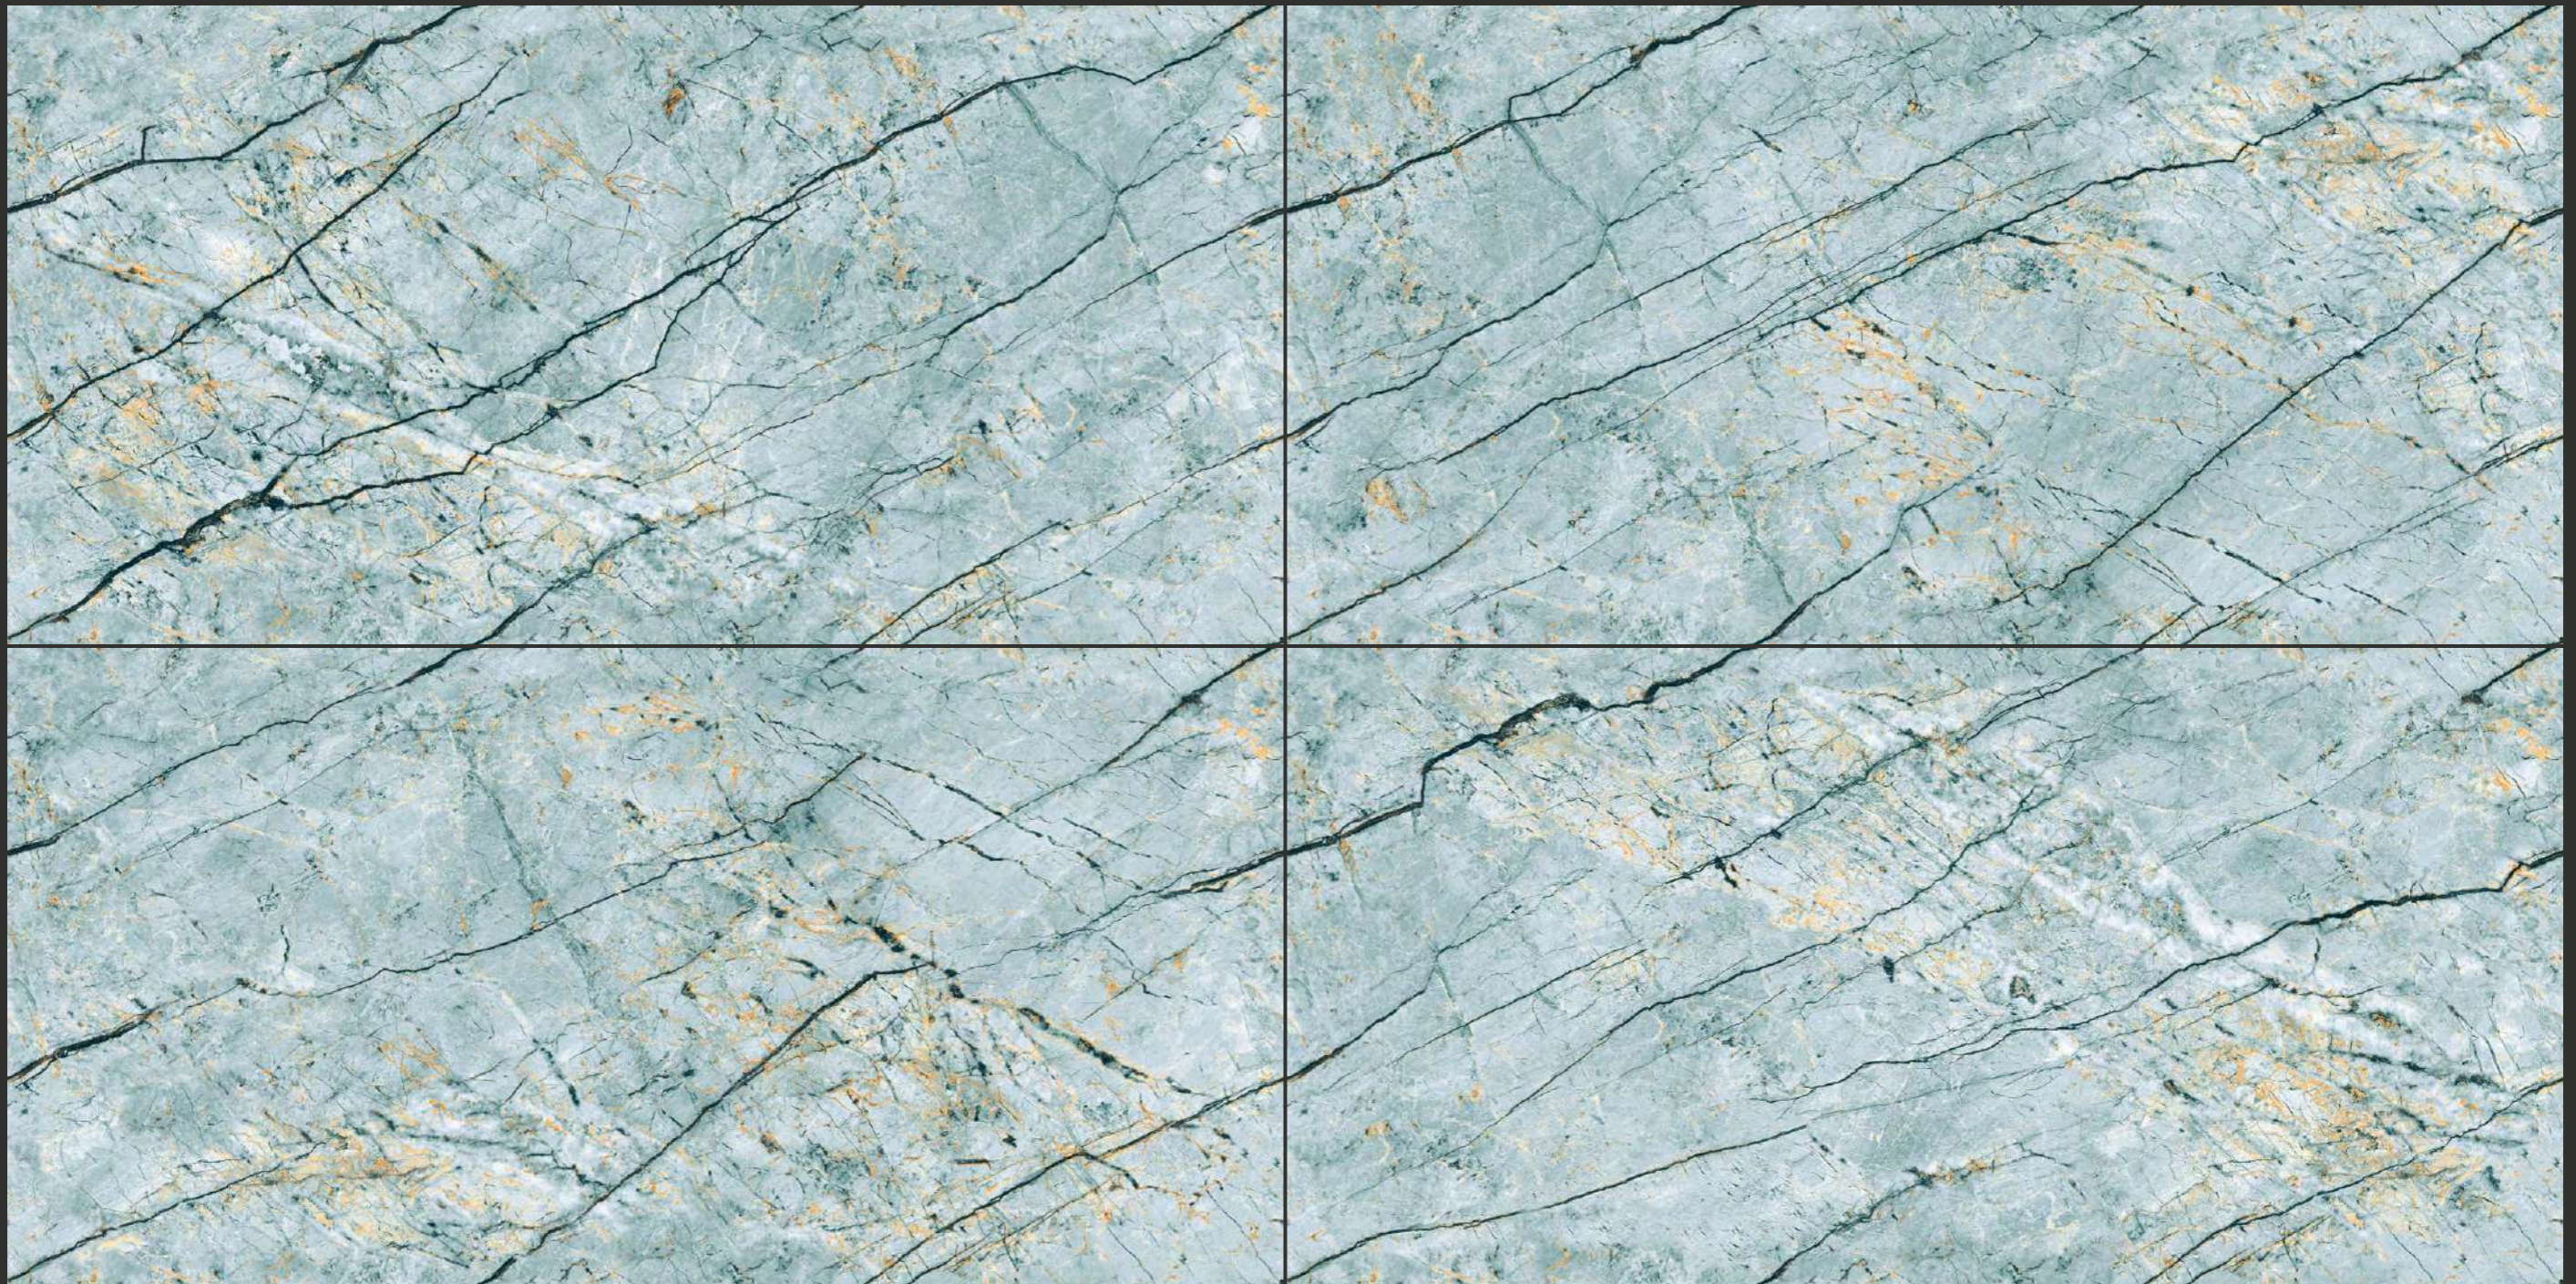

SURFACE :
GLOSSY

600x
1200mm

INFINITE
COLLECTION

I - PHANTOM AQUA

www.l-tile.com