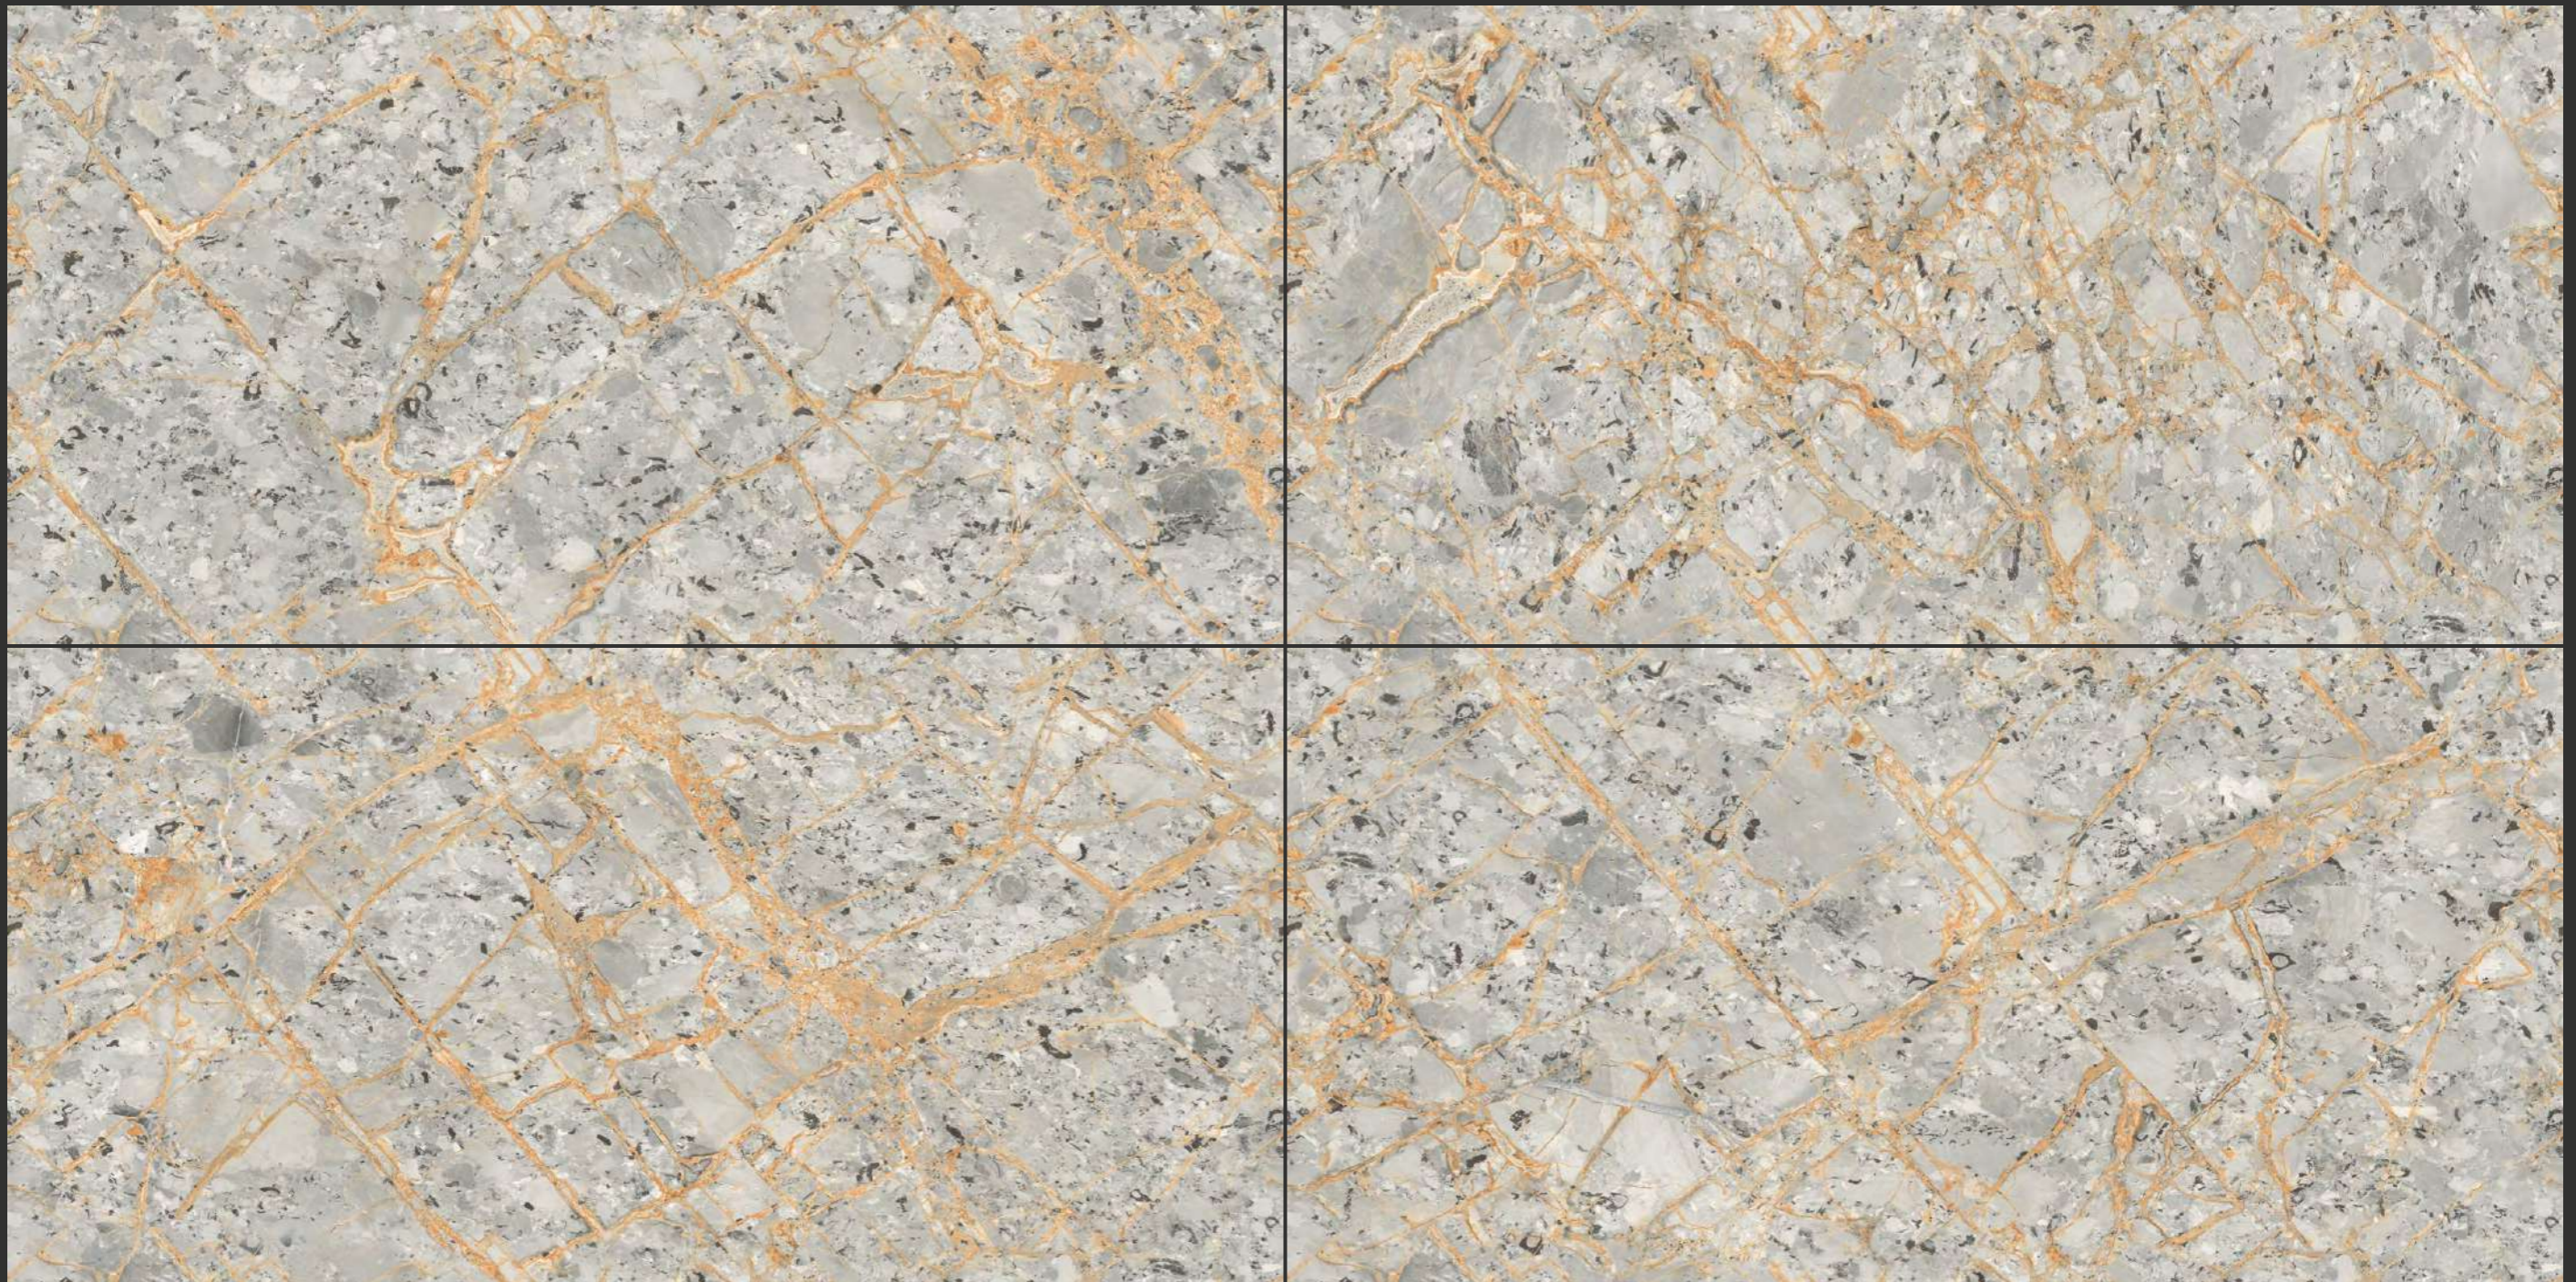

SURFACE :
GLOSSY

600x
1200mm

INFINITE
COLLECTION

L-TILE
PAVING THE FUTURE

I - NEO

www.l-tile.com