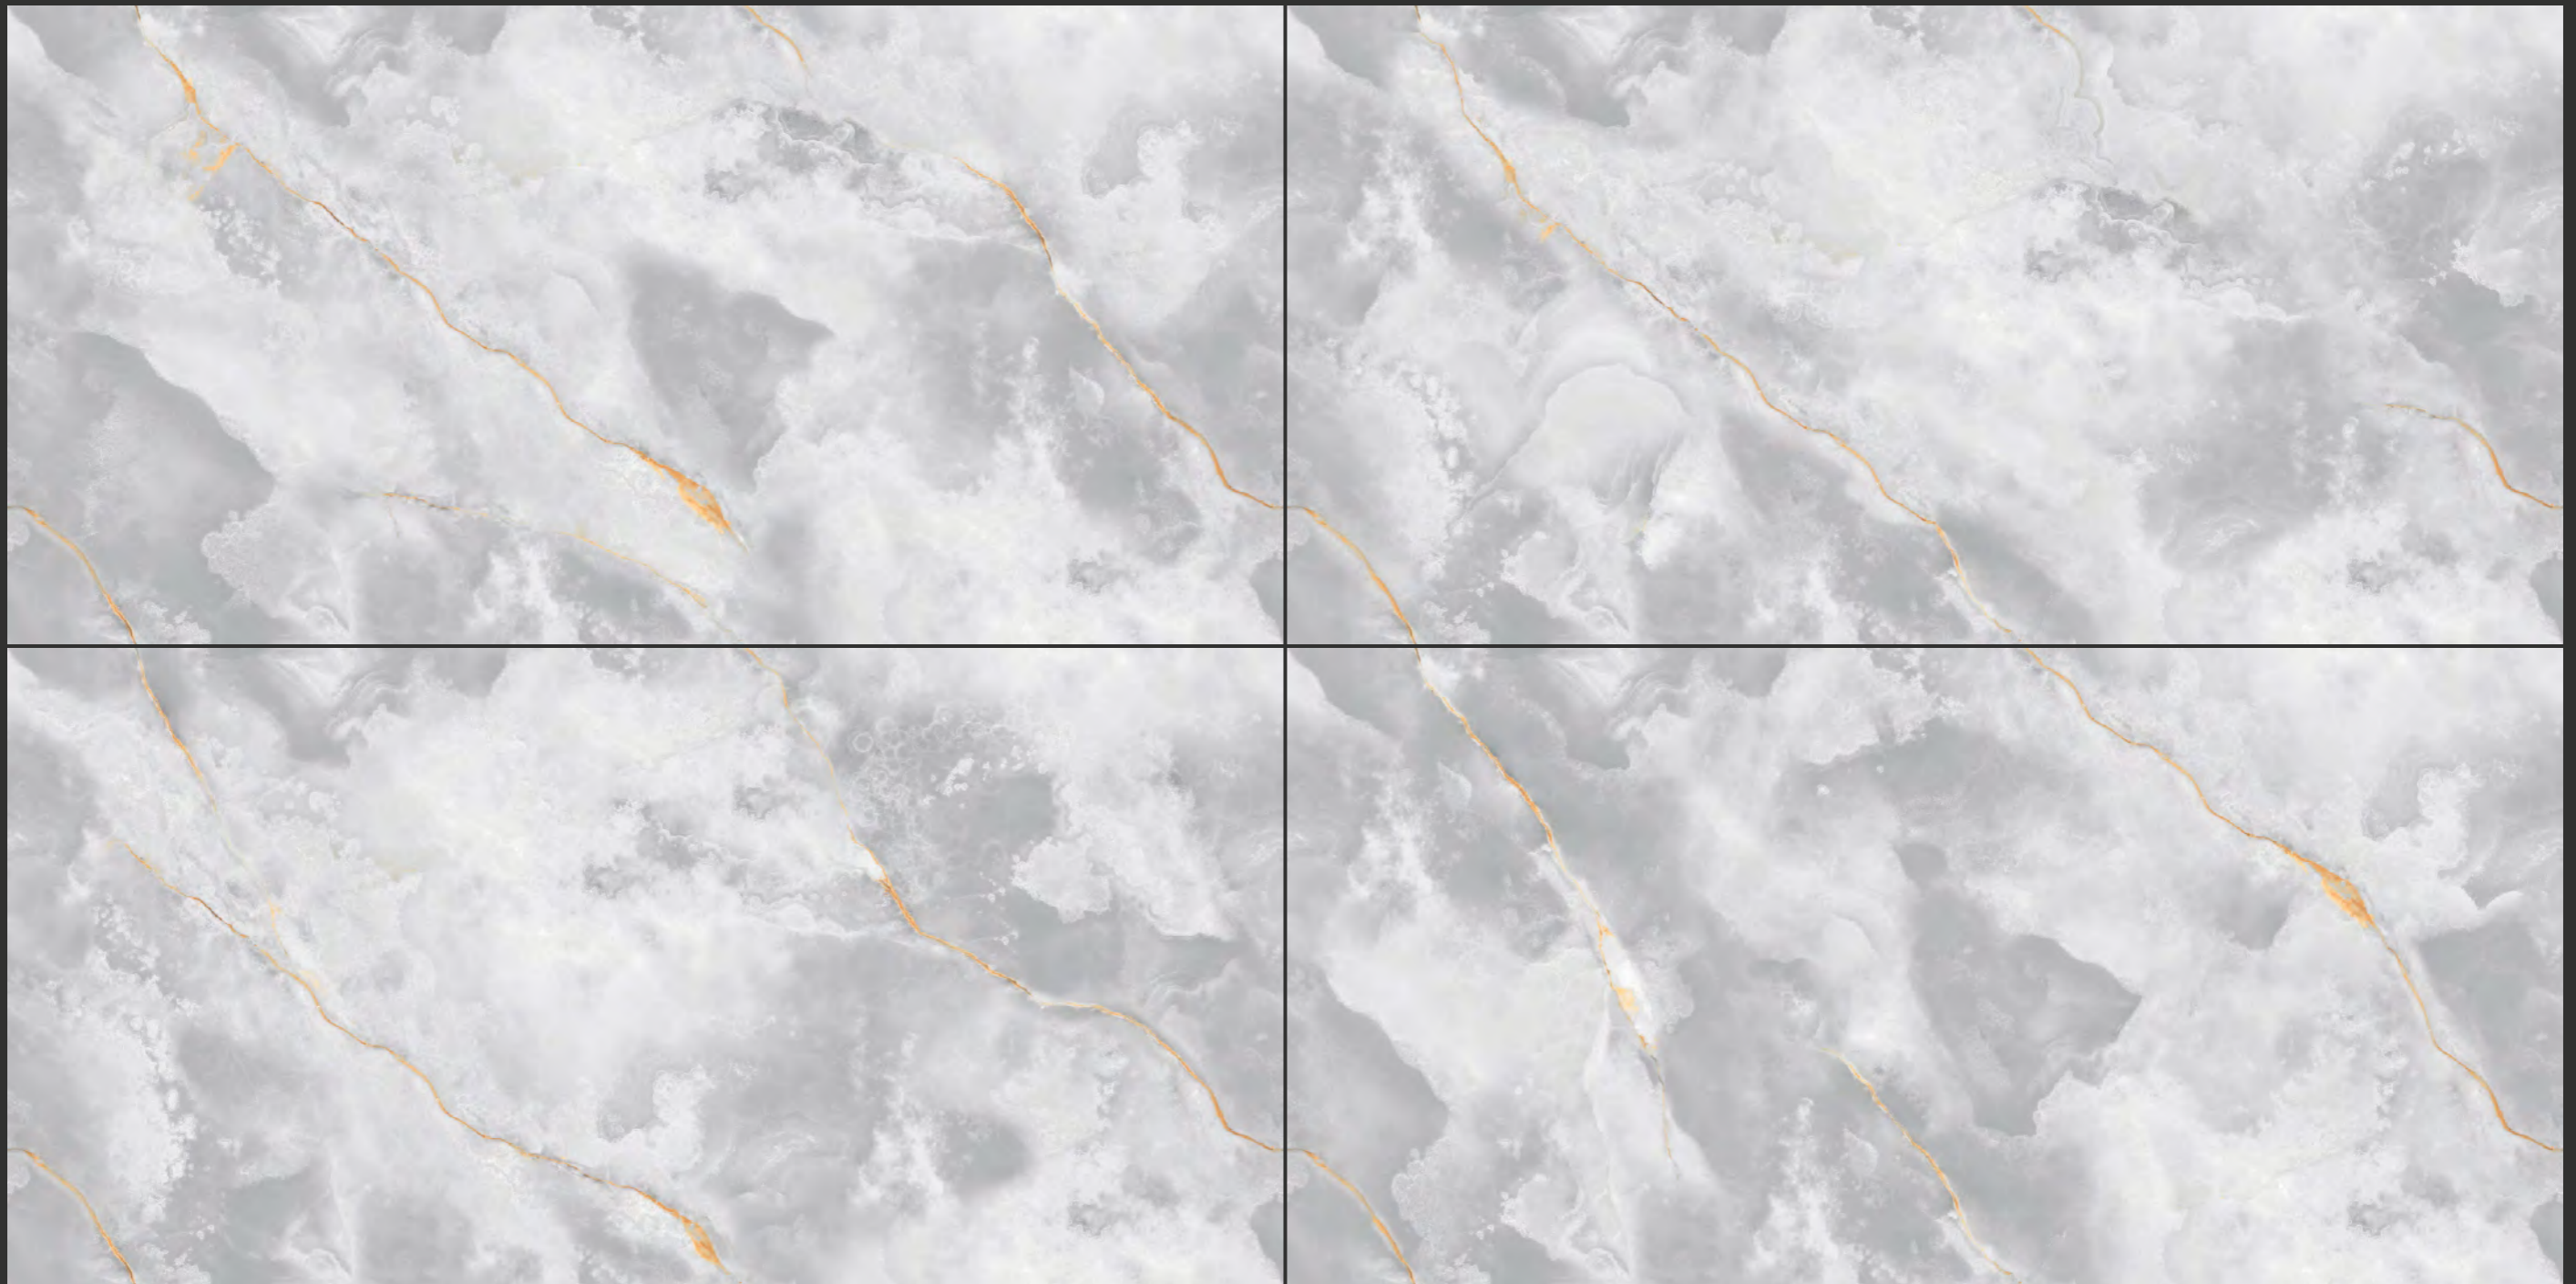

SURFACE :
GLOSSY

600x
1200mm

INFINITE
COLLECTION

L-TILE
PAVING THE FUTURE

I - AURUM ONYX GREY

www.l-tile.com